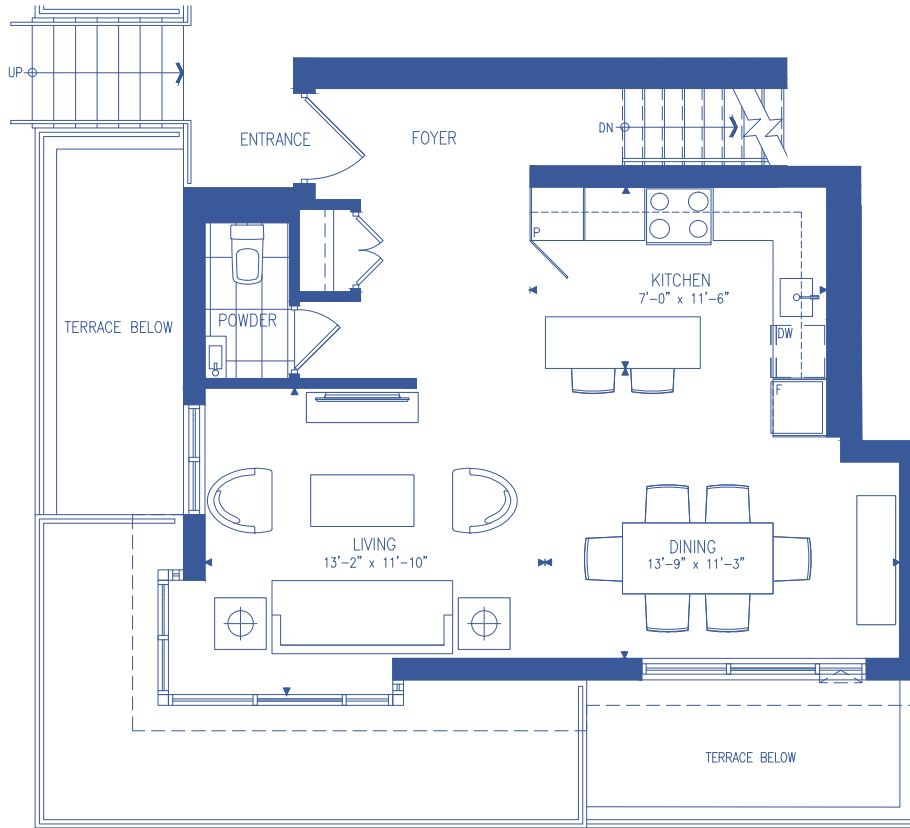

JEREMIAH

3 BEDROOMS

1356 SF

126 SF OUTDOOR SPACE

GROUND LEVEL

LOWER LEVEL

NEXT
AT
ELGIN
EAST

Materials, specifications and floorplans are subject to change without notice. All renderings are artist's conception. All floorplans have approximate dimensions. Actual useable floor space may vary from the stated floor area. E. & O.E. Balcony depths vary depending on floor level locations.