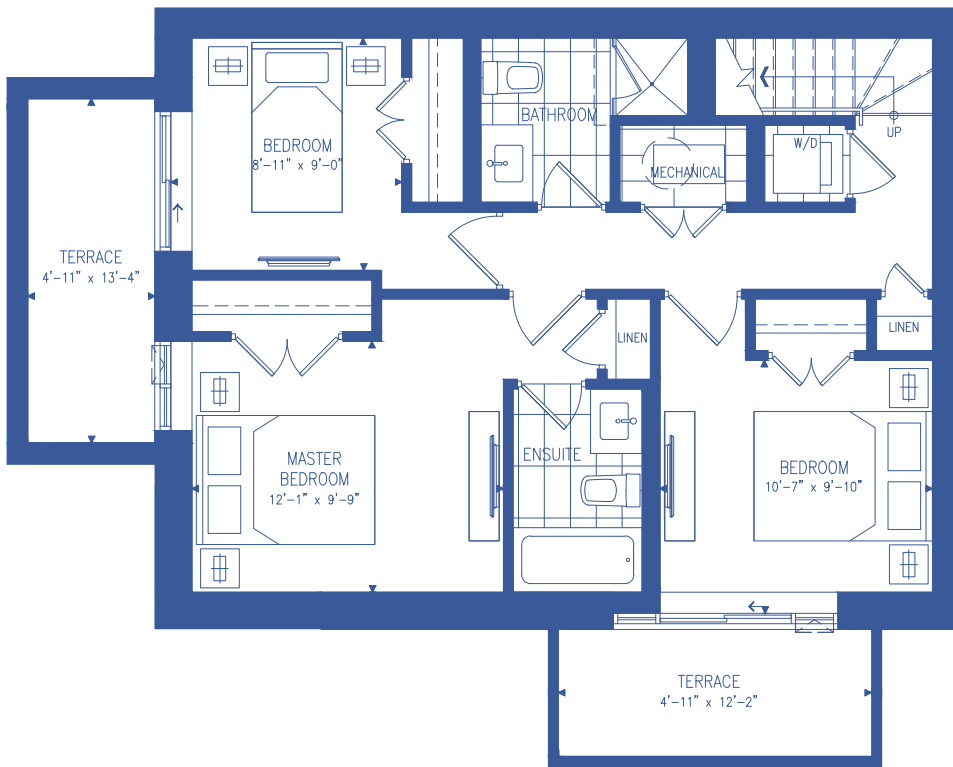

JEREMIAH

3 BEDROOMS

1356 SF

126 SF OUTDOOR SPACE

GROUND LEVEL

LOWER LEVEL

NEXT
AT
ELGIN
EAST

Materials, specifications and floorplans are subject to change without notice. All renderings are artist's conception. All floorplans have approximate dimensions. Actual useable floor space may vary from the stated floor area. E. & O.E. Balcony depths vary depending on floor level locations.