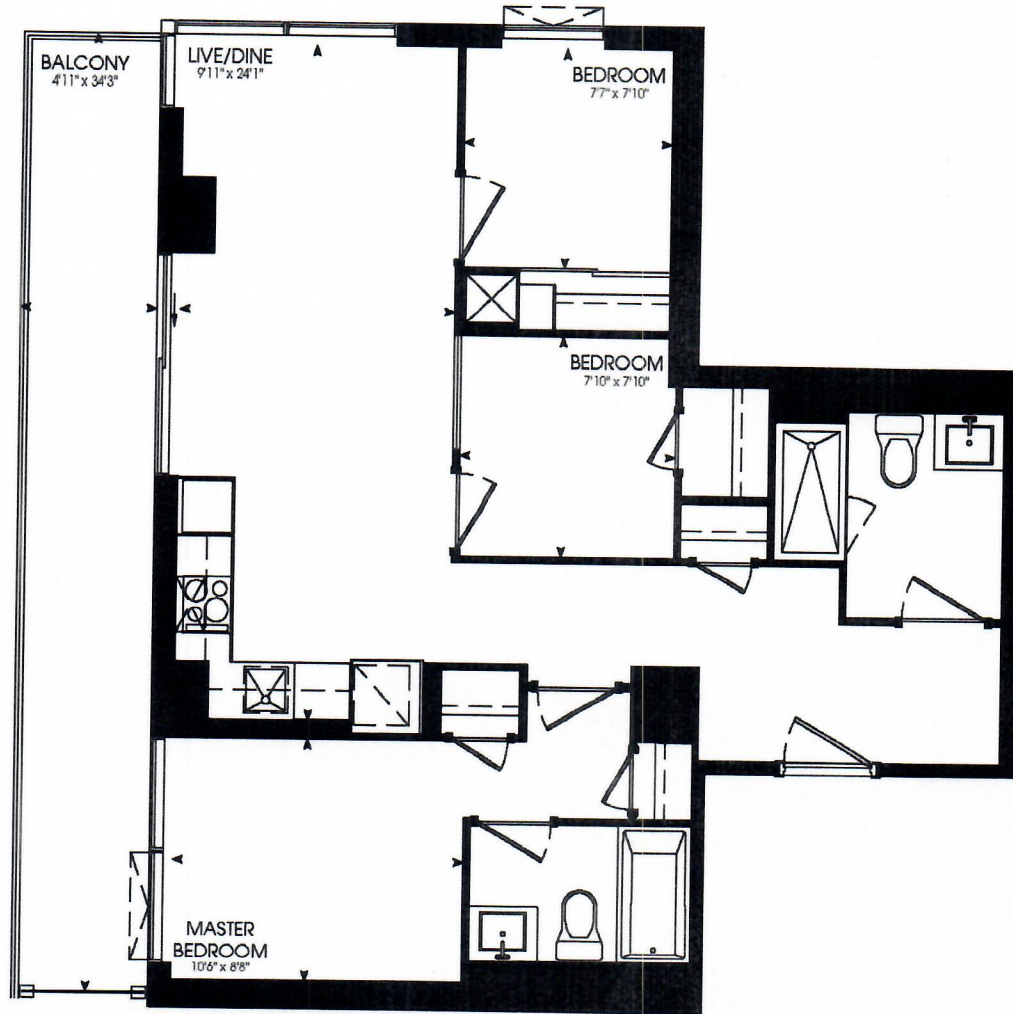

THREE BEDROOM

840 SQ. FT.