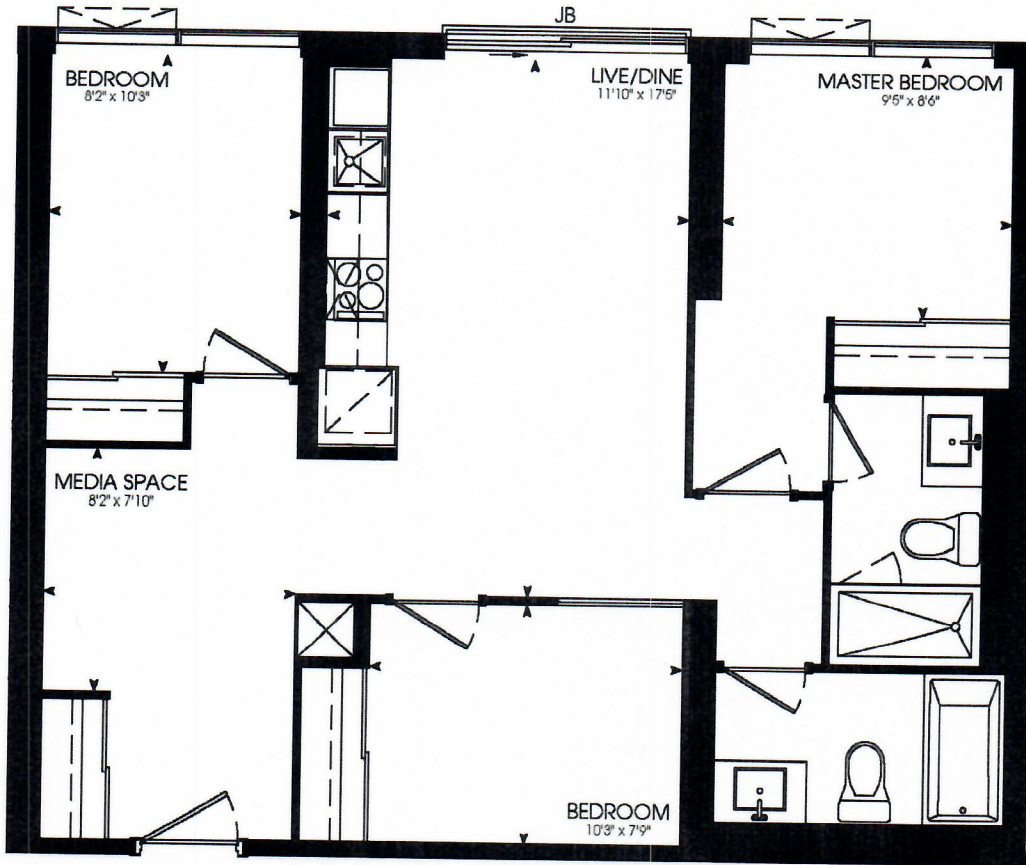

THREE BEDROOM
860 SQ. FT.