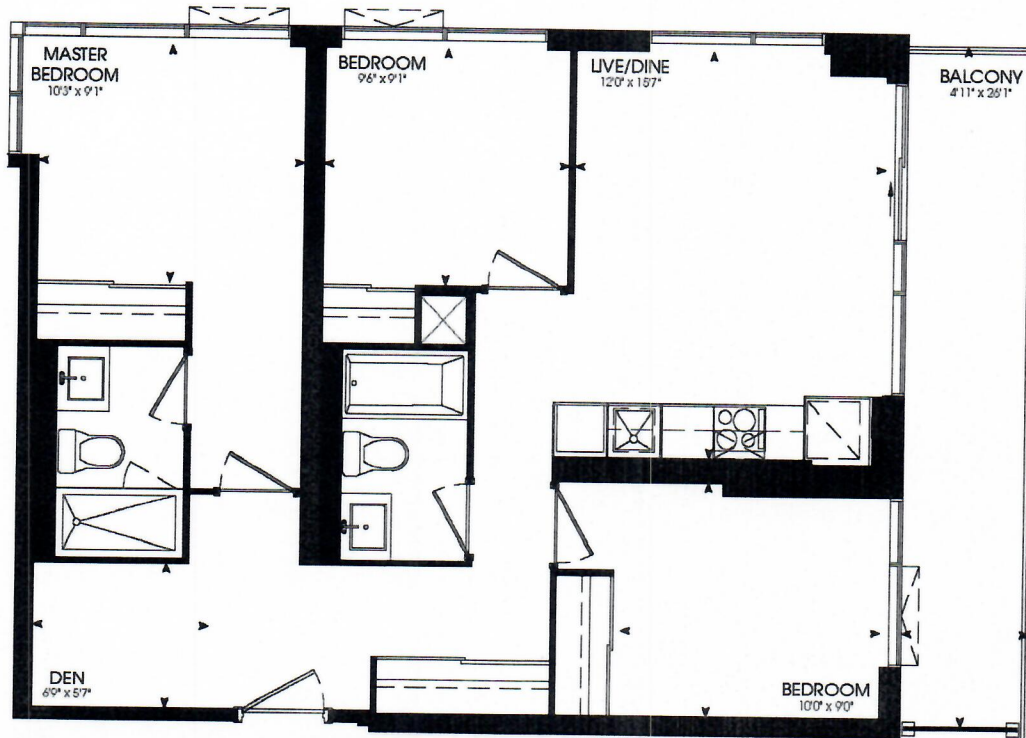

THREE BEDROOM + DEN

905 SQ. FT.