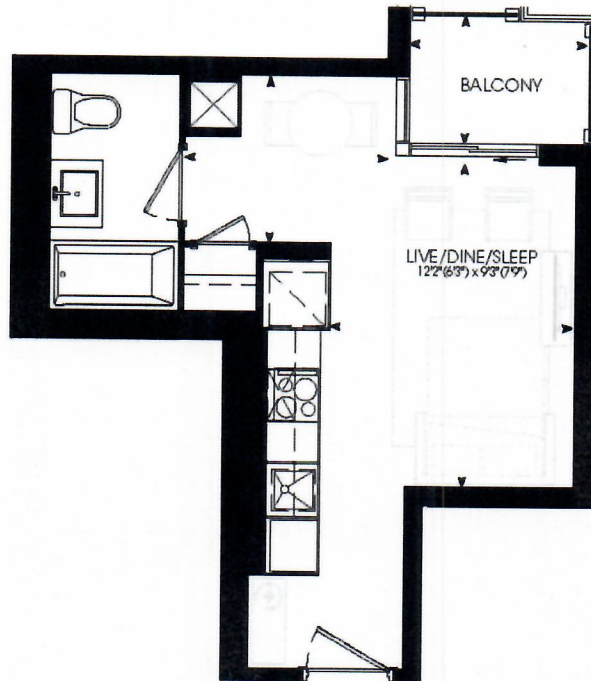

ARTISTRY
DUNDAS + MCCAUL

INSPIRED BY ART. IMMERSed IN URBAN LIVING.

TOWER
1100E PLANS

STUDIO
350 SQ. FT

ArtistryIO.ca

Tribute 35
communities

g Graybrook
Realty Partners
Real Estate Broker