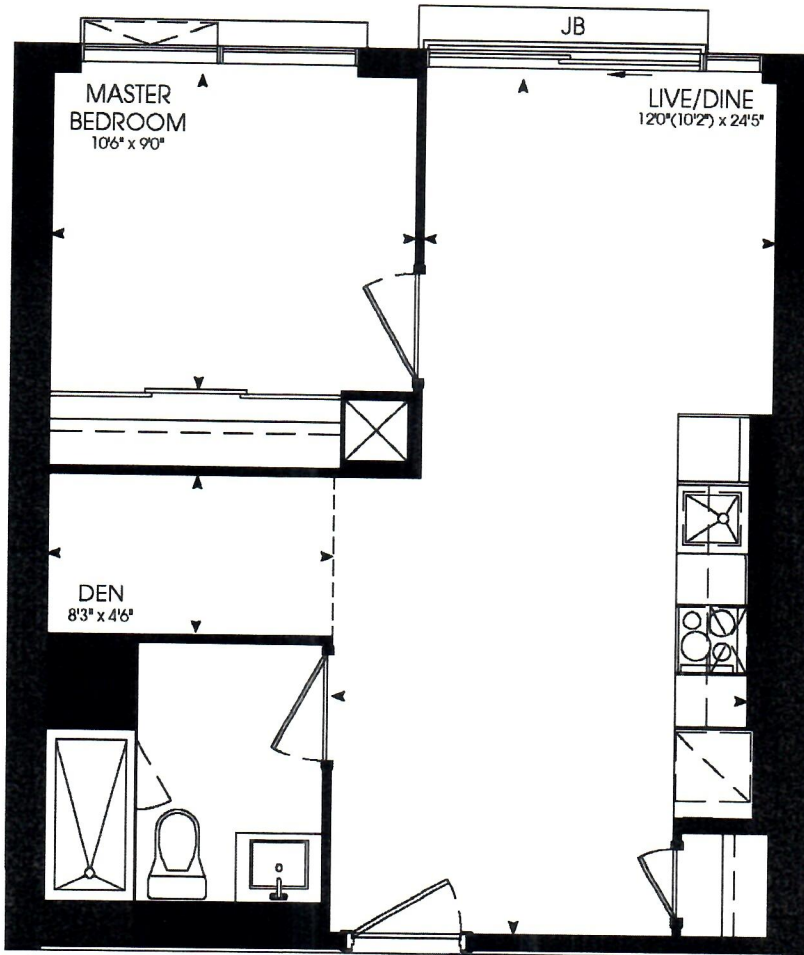

ONE BEDROOM + DEN
566 SQ. FT.