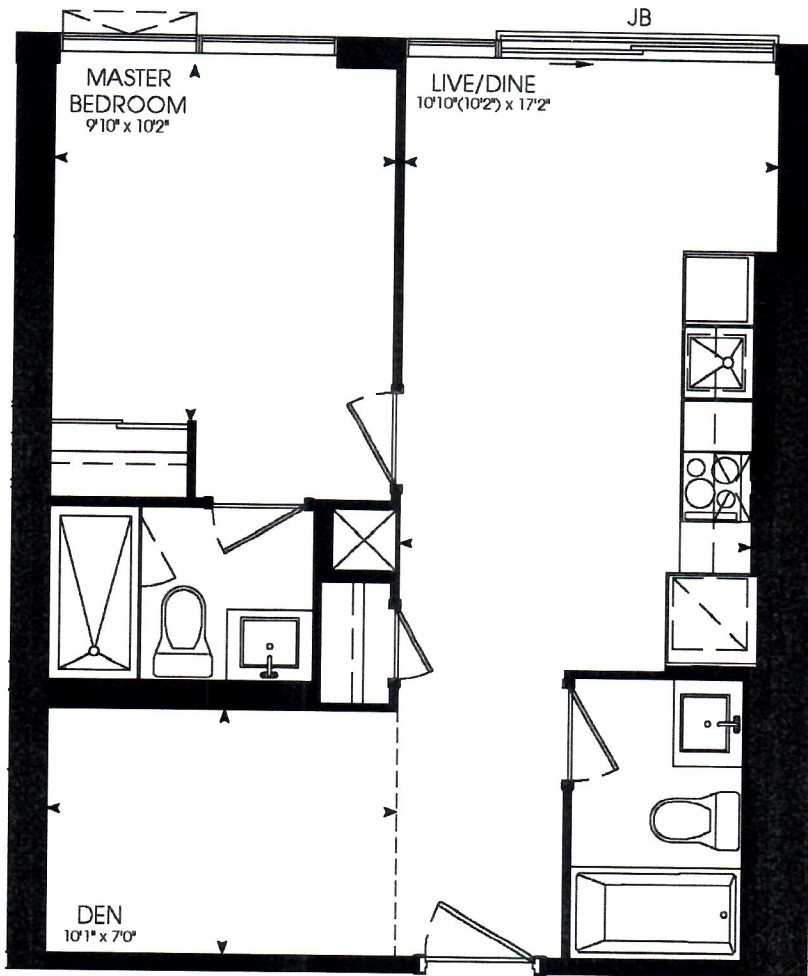

ONE BEDROOM + DEN
566 SQ. FT.

These floor plans are not to scale and are for informational purposes only. All dimensions are approximate and subject to change without notice. © 2011 Artistry Toronto Inc.

ONE BEDROOM + DEN

567 SQ. FT

© 2011 Tribute Communities. All rights reserved. All floor plans are approximate. Measurements are for informational purposes only. Actual measurements may vary. See the actual floor plan for details. Unit shown is for illustrative purposes only.

ONE BEDROOM + DEN

585 SQ. FT.

Measurements are approximate and do not include walls, doors, windows, etc. See actual drawings for final dimensions and details.