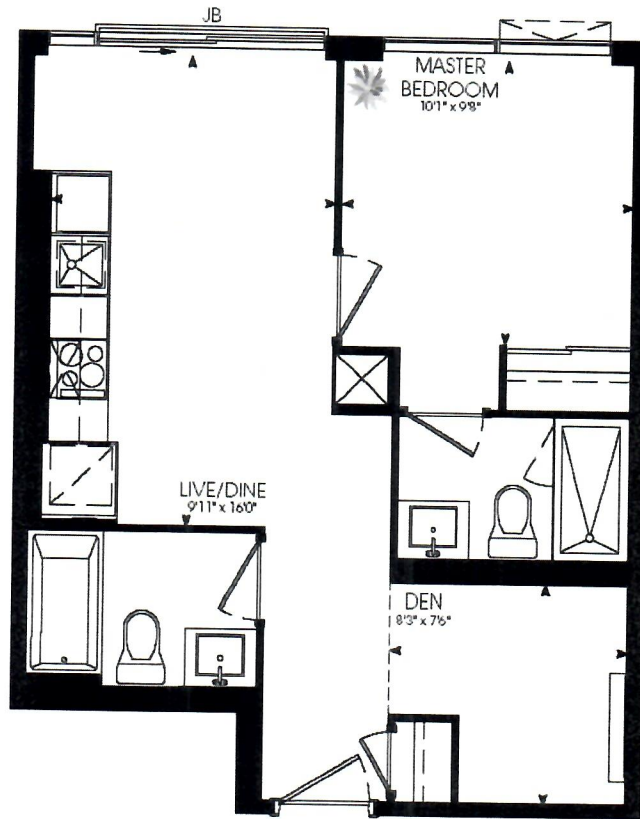

ONE BEDROOM + DEN

567 SQ. FT