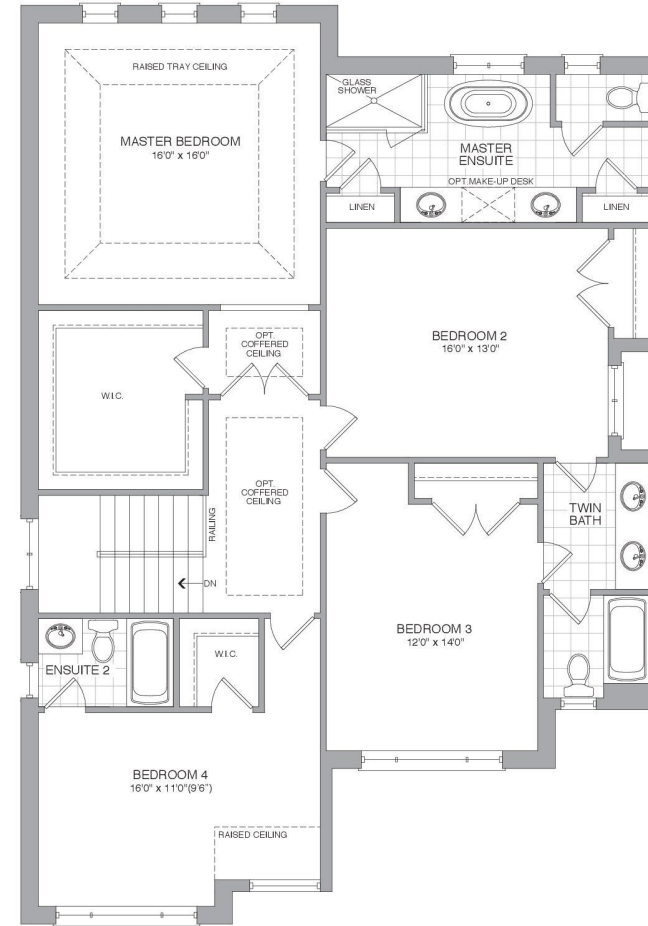

SECOND FLOOR ELEV C1