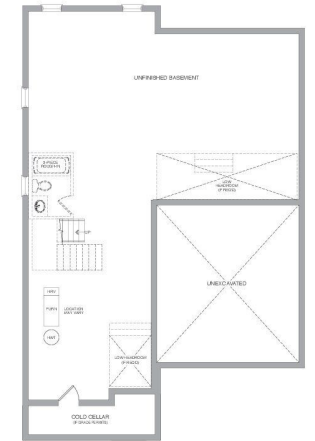

BASEMENT ELEV C1