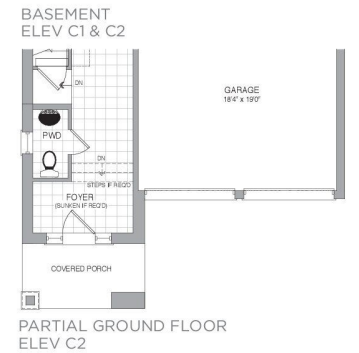

36-13

4 BEDROOM	3.5 BATHROOM

C1 - 2531 SQ. FT.
C2 - 2531 SQ. FT.