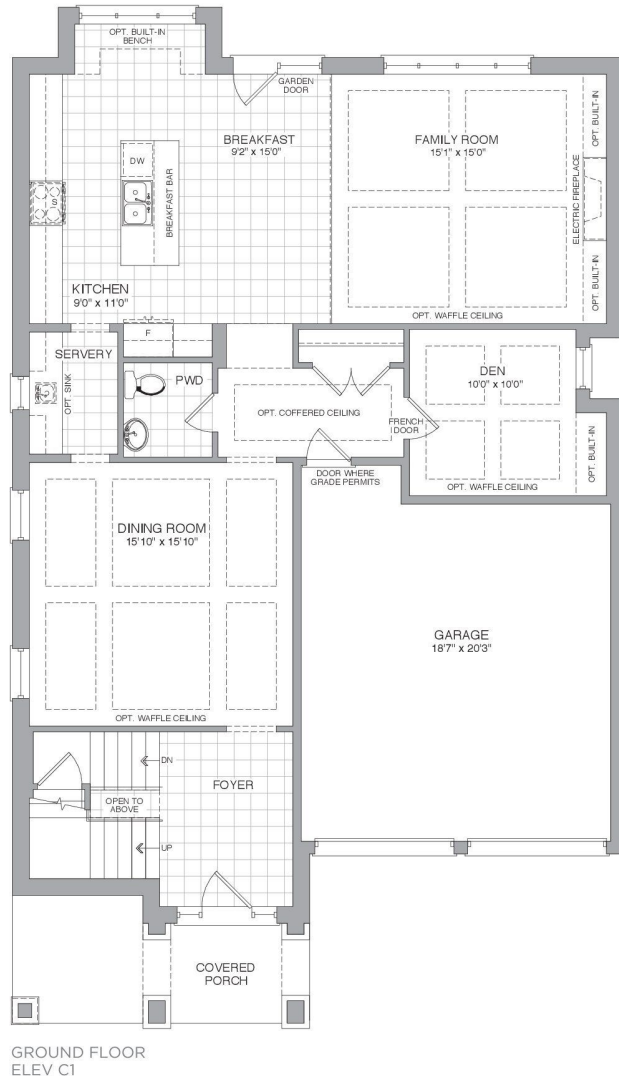

43-13

4 BEDROOM   3.5 BATHROOM

C1 - 3200 SQ. FT.
C2 - 3200 SQ. FT.