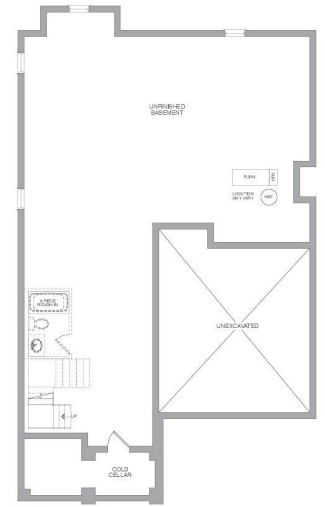

43-13

4 BEDROOM   3.5 BATHROOM

C1 - 3200 SQ. FT.
C2 - 3200 SQ. FT.