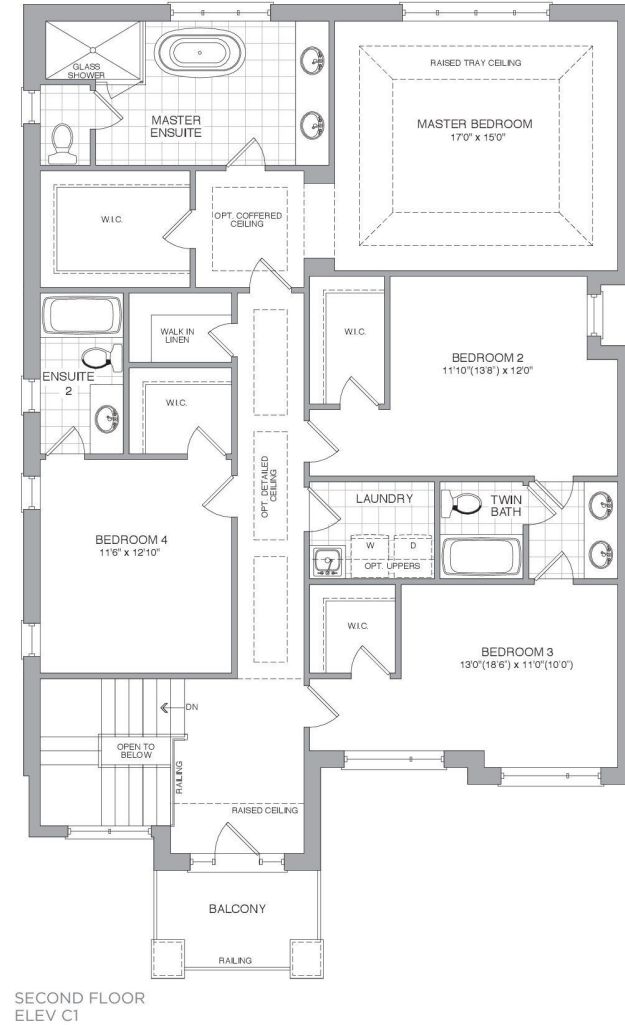

43-13

4 BEDROOM   3.5 BATHROOM

C1 - 3200 SQ. FT.
C2 - 3200 SQ. FT.