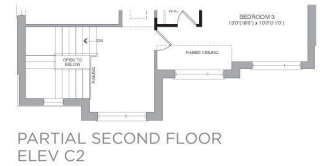

43-13

4 BEDROOM   3.5 BATHROOM

C1 - 3200 SQ. FT.
C2 - 3200 SQ. FT.