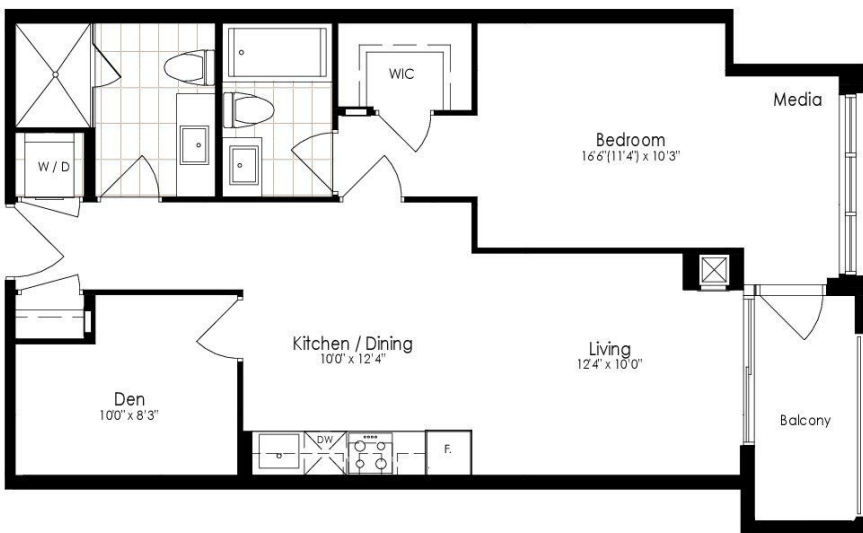

EMERALD³

ONE BEDROOM + DEN

644 SQ.FT. + 94 SQ.FT. BALCONY

PODIUM COLLECTION

2nd & 4th Floor
Tower 3

EMERALD B³

ONE BEDROOM + DEN

689 SQ.FT. + 50 SQ.FT. BALCONY

PODIUM COLLECTION

3rd & 5th Floor
Tower 3

TOPAZ³

ONE BEDROOM + DEN

807 SQ.FT. + 50 SQ.FT. BALCONY

809 SQ.FT. + 50 SQ.FT. BALCONY (ALT)

PODIUM COLLECTION

Partial Plan (ALT)
Suite 03 and 04
3rd & 5th Floor

2nd & 4th Floor
Tower 3

3rd & 5th Floor
Tower 3 (ALT)

AQUAMARINE³

TWO BEDROOM

739 SQ.FT. + 54 SQ.FT. BALCONY

7th To 12th Floor
Tower 3

BERYL³

TWO BEDROOM