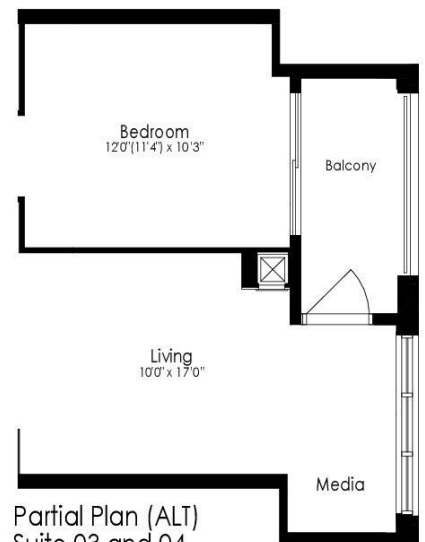

EMERALD³

ONE BEDROOM + DEN

644 SQ.FT. + 94 SQ.FT. BALCONY

PODIUM COLLECTION

2nd & 4th Floor
Tower 3

EMERALD B³

ONE BEDROOM + DEN

689 SQ.FT. + 50 SQ.FT. BALCONY

PODIUM COLLECTION

3rd & 5th Floor
Tower 3

TOPAZ³

ONE BEDROOM + DEN

807 SQ.FT. + 50 SQ.FT. BALCONY

809 SQ.FT. + 50 SQ.FT. BALCONY (ALT)

PODIUM COLLECTION

Partial Plan (ALT)
Suite 03 and 04
3rd & 5th Floor

2nd & 4th Floor
Tower 3

3rd & 5th Floor
Tower 3 (ALT)

AQUAMARINE³

TWO BEDROOM

739 SQ.FT. + 54 SQ.FT. BALCONY

7th To 12th Floor
Tower 3

BERYL³

TWO BEDROOM

827 SQ.FT. + 246 SQ.FT. BAL. + 50 SQ.FT BAL.

PODIUM COLLECTION

2nd & 4th Floor
Tower 3

BERYL³ B

TWO BEDROOM

833 SQ.FT. + 246 SQ.FT. BAL. + 46 SQ.FT BAL. (ALT)

PODIUM COLLECTION

AMETHYST³