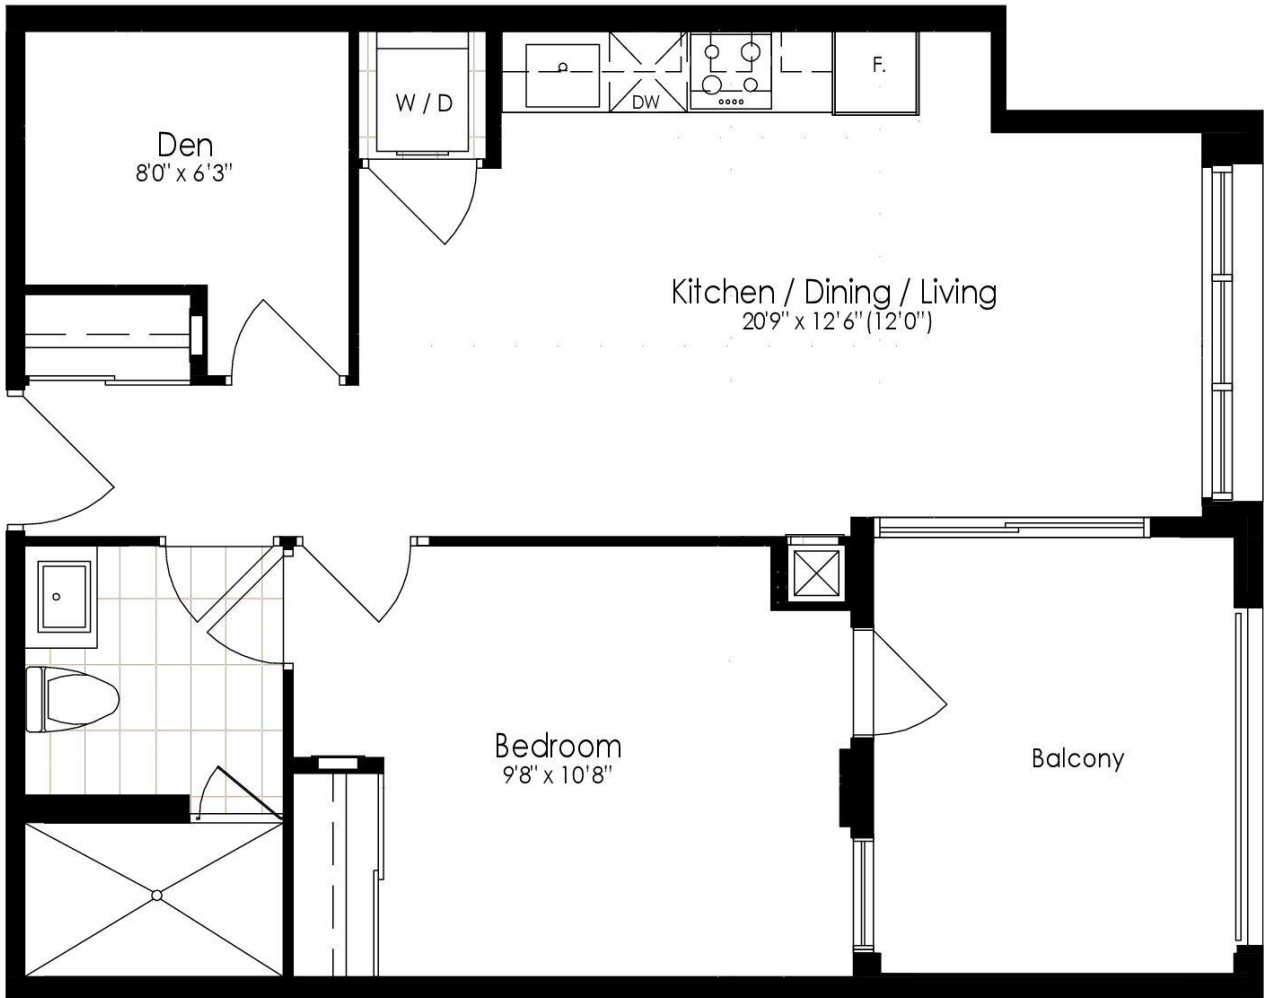

EMERALD³

ONE BEDROOM + DEN

644 SQ.FT. + 94 SQ.FT. BALCONY

PODIUM COLLECTION

2nd & 4th Floor
Tower 3

EMERALD B³

ONE BEDROOM + DEN

689 SQ.FT. + 50 SQ.FT. BALCONY

PODIUM COLLECTION

3rd & 5th Floor
Tower 3

TOPAZ³

ONE BEDROOM + DEN

807 SQ.FT. + 50 SQ.FT. BALCONY

809 SQ.FT. + 50 SQ.FT. BALCONY (ALT)

PODIUM COLLECTION

Partial Plan (ALT)
Suite 03 and 04
3rd & 5th Floor

2nd & 4th Floor
Tower 3

3rd & 5th Floor
Tower 3 (ALT)

AQUAMARINE³

TWO BEDROOM

739 SQ.FT. + 54 SQ.FT. BALCONY

7th To 12th Floor
Tower 3

BERYL³

TWO BEDROOM