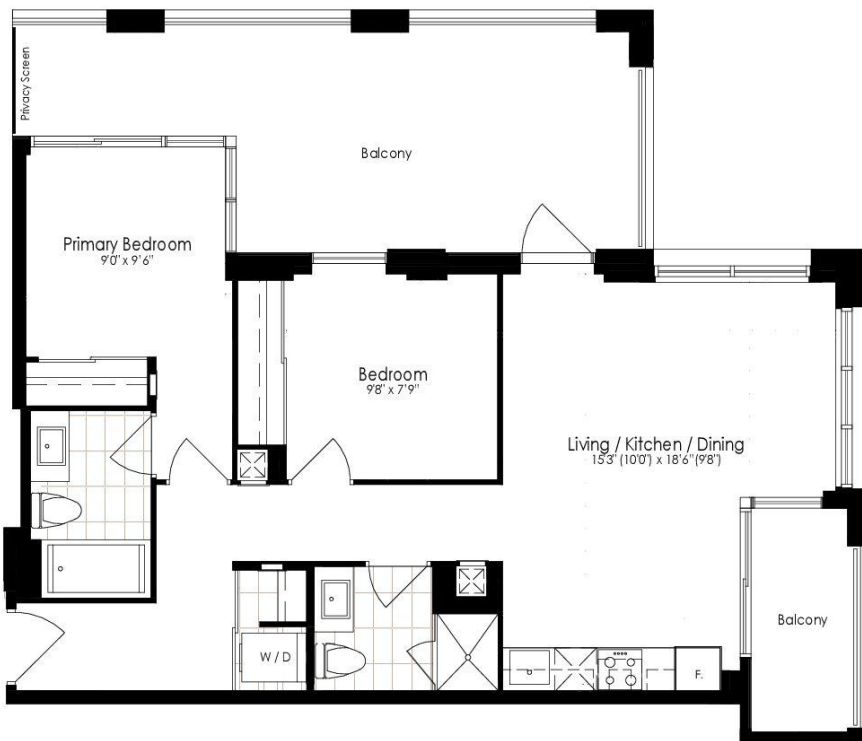

EMERALD³

ONE BEDROOM + DEN

644 SQ.FT. + 94 SQ.FT. BALCONY

PODIUM COLLECTION

2nd & 4th Floor
Tower 3

EMERALD B³

ONE BEDROOM + DEN

689 SQ.FT. + 50 SQ.FT. BALCONY

PODIUM COLLECTION

3rd & 5th Floor
Tower 3

TOPAZ³

ONE BEDROOM + DEN

807 SQ.FT. + 50 SQ.FT. BALCONY

809 SQ.FT. + 50 SQ.FT. BALCONY (ALT)

PODIUM COLLECTION

Partial Plan (ALT)
Suite 03 and 04
3rd & 5th Floor

2nd & 4th Floor
Tower 3

3rd & 5th Floor
Tower 3 (ALT)

AQUAMARINE³

TWO BEDROOM

739 SQ.FT. + 54 SQ.FT. BALCONY

7th To 12th Floor
Tower 3

BERYL³

TWO BEDROOM

827 SQ.FT. + 246 SQ.FT. BAL. + 50 SQ.FT BAL.

PODIUM COLLECTION

2nd & 4th Floor
Tower 3

BERYL³ B

TWO BEDROOM

833 SQ.FT. + 246 SQ.FT. BAL. + 46 SQ.FT BAL. (ALT)

PODIUM COLLECTION

AMETHYST³