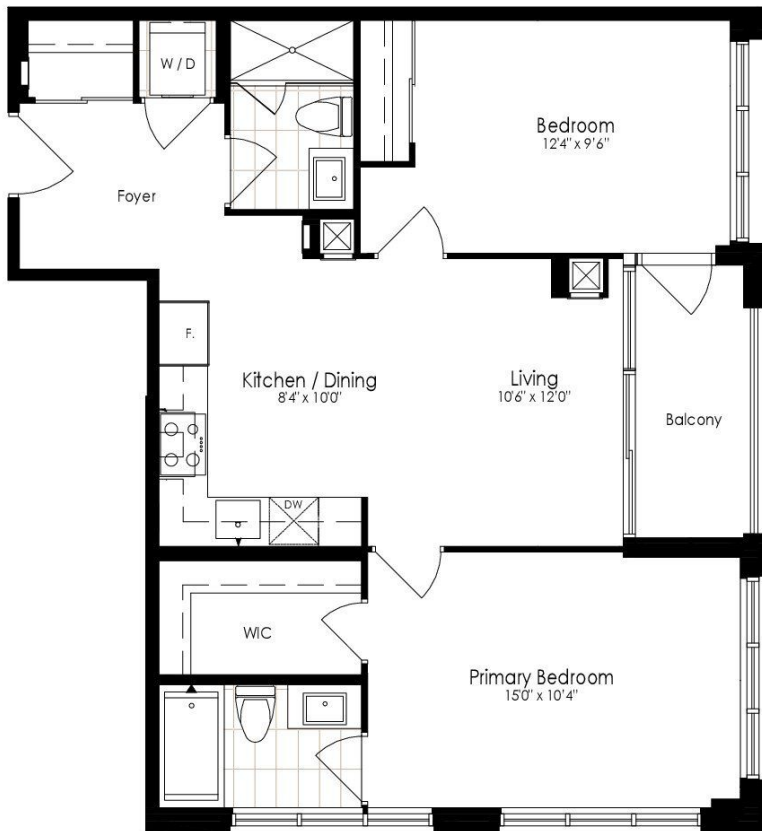

PODIUM COLLECTION

3rd & 5th Floor
Tower 3

TOPAZ³

ONE BEDROOM + DEN

807 SQ.FT. + 50 SQ.FT. BALCONY

809 SQ.FT. + 50 SQ.FT. BALCONY (ALT)

PODIUM COLLECTION

Partial Plan (ALT)
Suite 03 and 04
3rd & 5th Floor

2nd & 4th Floor
Tower 3

3rd & 5th Floor
Tower 3 (ALT)

AQUAMARINE³

TWO BEDROOM

739 SQ.FT. + 54 SQ.FT. BALCONY

7th To 12th Floor
Tower 3

BERYL³

TWO BEDROOM

827 SQ.FT. + 246 SQ.FT. BAL. + 50 SQ.FT BAL.

PODIUM COLLECTION

2nd & 4th Floor
Tower 3

BERYL³ B

TWO BEDROOM

833 SQ.FT. + 246 SQ.FT. BAL. + 46 SQ.FT BAL. (ALT)

PODIUM COLLECTION

AMETHYST³

TWO BEDROOM

883 SQ.FT. + 50 SQ.FT. BALCONY

835 SQ.FT. + 96 SQ.FT. BALCONY (ALT)

PODIUM COLLECTION

Partial Plan (ALT)
Suite 10
3rd & 5th Floor