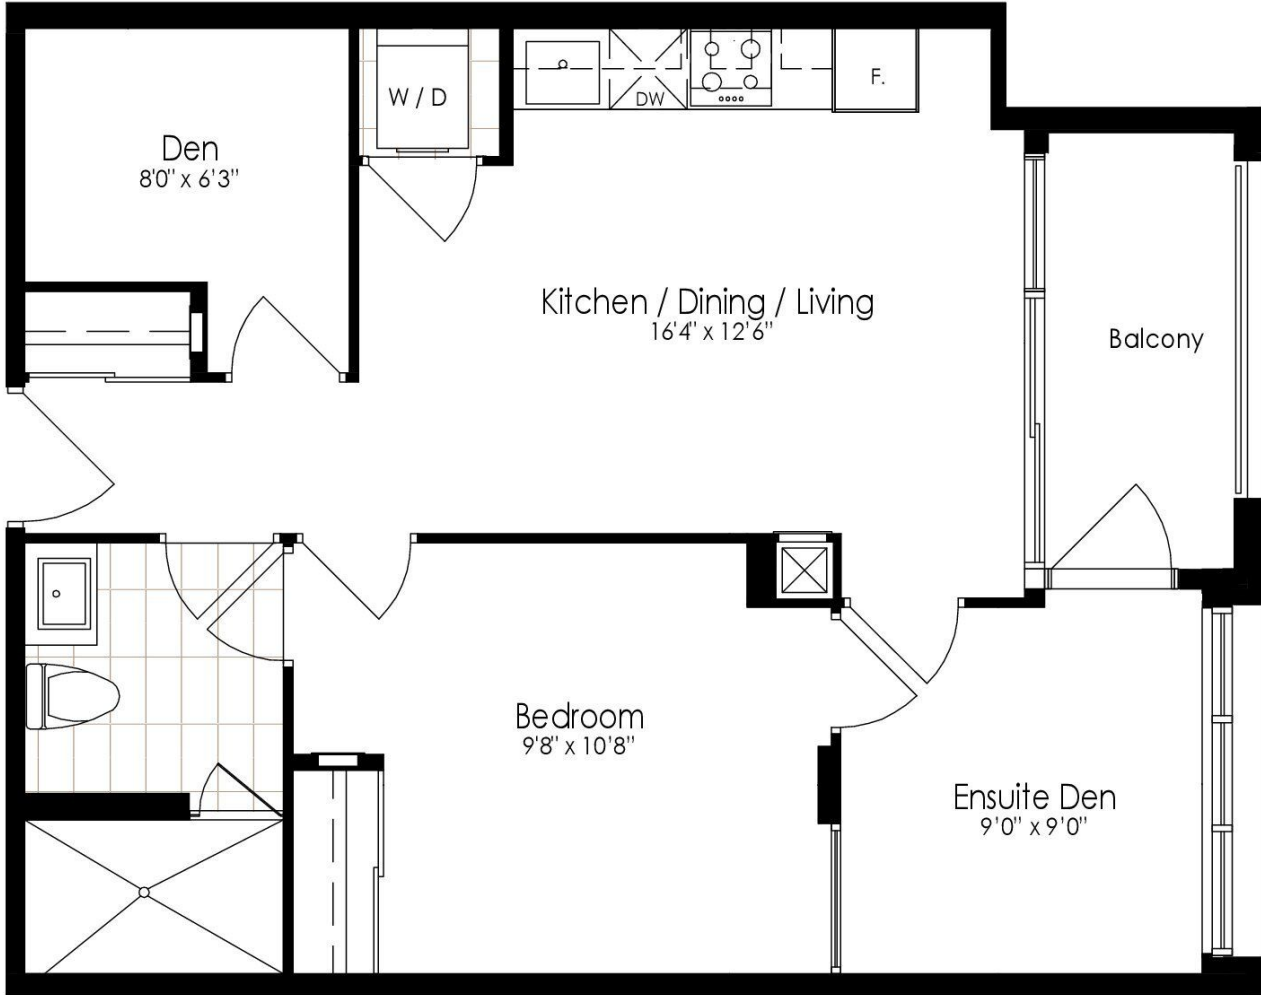

EMERALD³

ONE BEDROOM + DEN

644 SQ.FT. + 94 SQ.FT. BALCONY

PODIUM COLLECTION

2nd & 4th Floor
Tower 3

EMERALD B³

ONE BEDROOM + DEN

689 SQ.FT. + 50 SQ.FT. BALCONY

PODIUM COLLECTION

3rd & 5th Floor
Tower 3

TOPAZ³

ONE BEDROOM + DEN

807 SQ.FT. + 50 SQ.FT. BALCONY

809 SQ.FT. + 50 SQ.FT. BALCONY (ALT)

PODIUM COLLECTION

Partial Plan (ALT)
Suite 03 and 04
3rd & 5th Floor

2nd & 4th Floor
Tower 3

3rd & 5th Floor
Tower 3 (ALT)

AQUAMARINE³

TWO BEDROOM

739 SQ.FT. + 54 SQ.FT. BALCONY

7th To 12th Floor
Tower 3

BERYL³

TWO BEDROOM