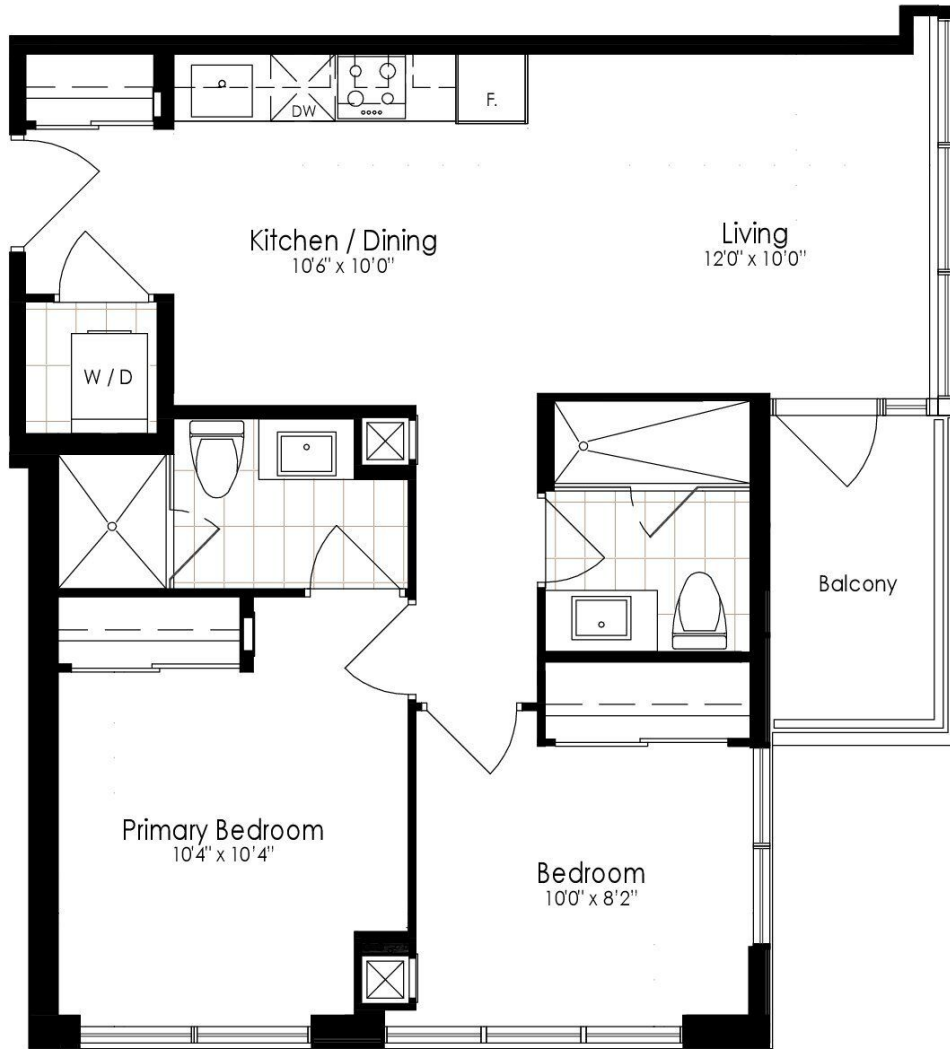

EMERALD³

ONE BEDROOM + DEN

644 SQ.FT. + 94 SQ.FT. BALCONY

PODIUM COLLECTION

2nd & 4th Floor
Tower 3

EMERALD B³

ONE BEDROOM + DEN

689 SQ.FT. + 50 SQ.FT. BALCONY

PODIUM COLLECTION

3rd & 5th Floor
Tower 3

TOPAZ³

ONE BEDROOM + DEN

807 SQ.FT. + 50 SQ.FT. BALCONY

809 SQ.FT. + 50 SQ.FT. BALCONY (ALT)

PODIUM COLLECTION

Partial Plan (ALT)
Suite 03 and 04
3rd & 5th Floor

2nd & 4th Floor
Tower 3

3rd & 5th Floor
Tower 3 (ALT)

AQUAMARINE³

TWO BEDROOM

739 SQ.FT. + 54 SQ.FT. BALCONY

7th To 12th Floor
Tower 3

BERYL³

TWO BEDROOM