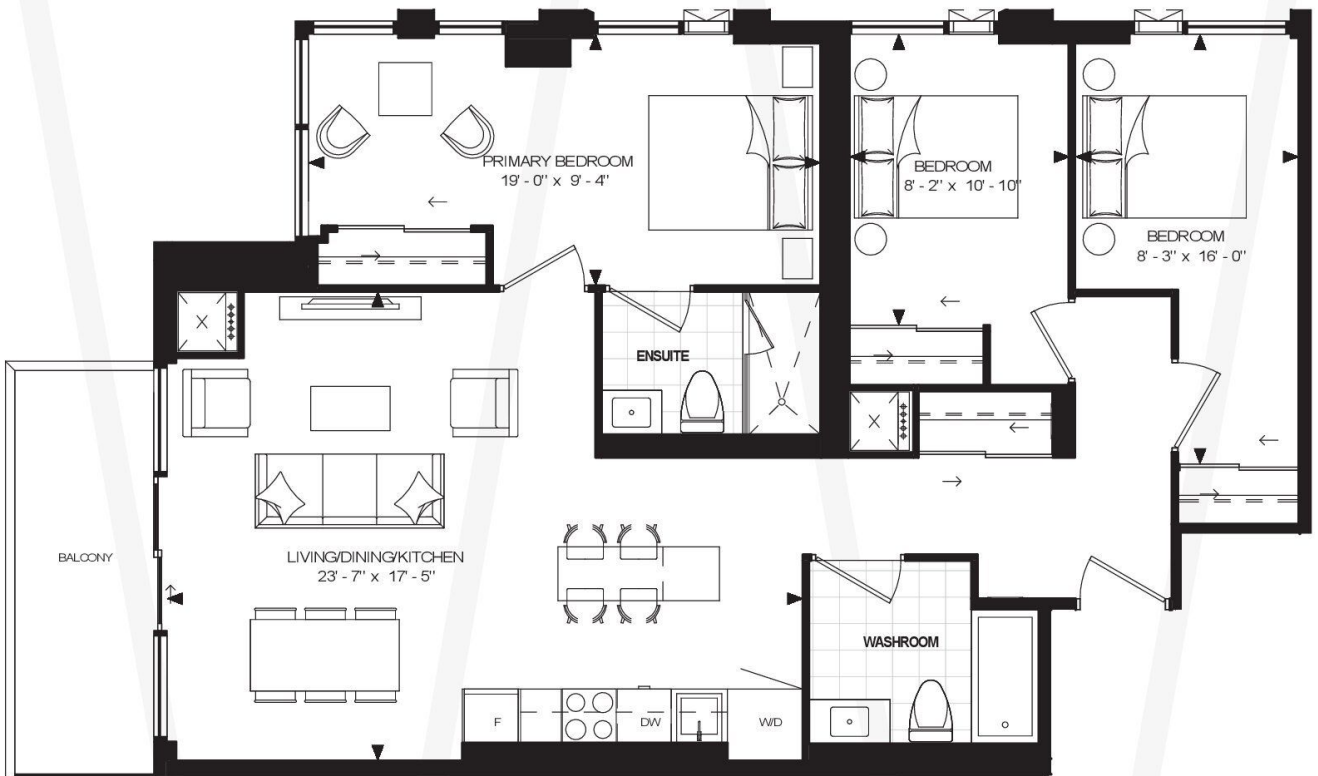

# 3-B

3 BED | 2 BATH | 941 SQ.FT.

FLOORS 41 LPH PH

# 3-C

3 BED | 2 BATH | 1,056 SQ.FT.

FLOORS 41 LPH PH

# 3-D

3 BED | 2 BATH | 1,096 SQ.FT.

FLOORS 41 LPH PH

# 3-E

3 BED | 2 BATH | 1,099 SQ.FT.

FLOORS 41 LPH PH