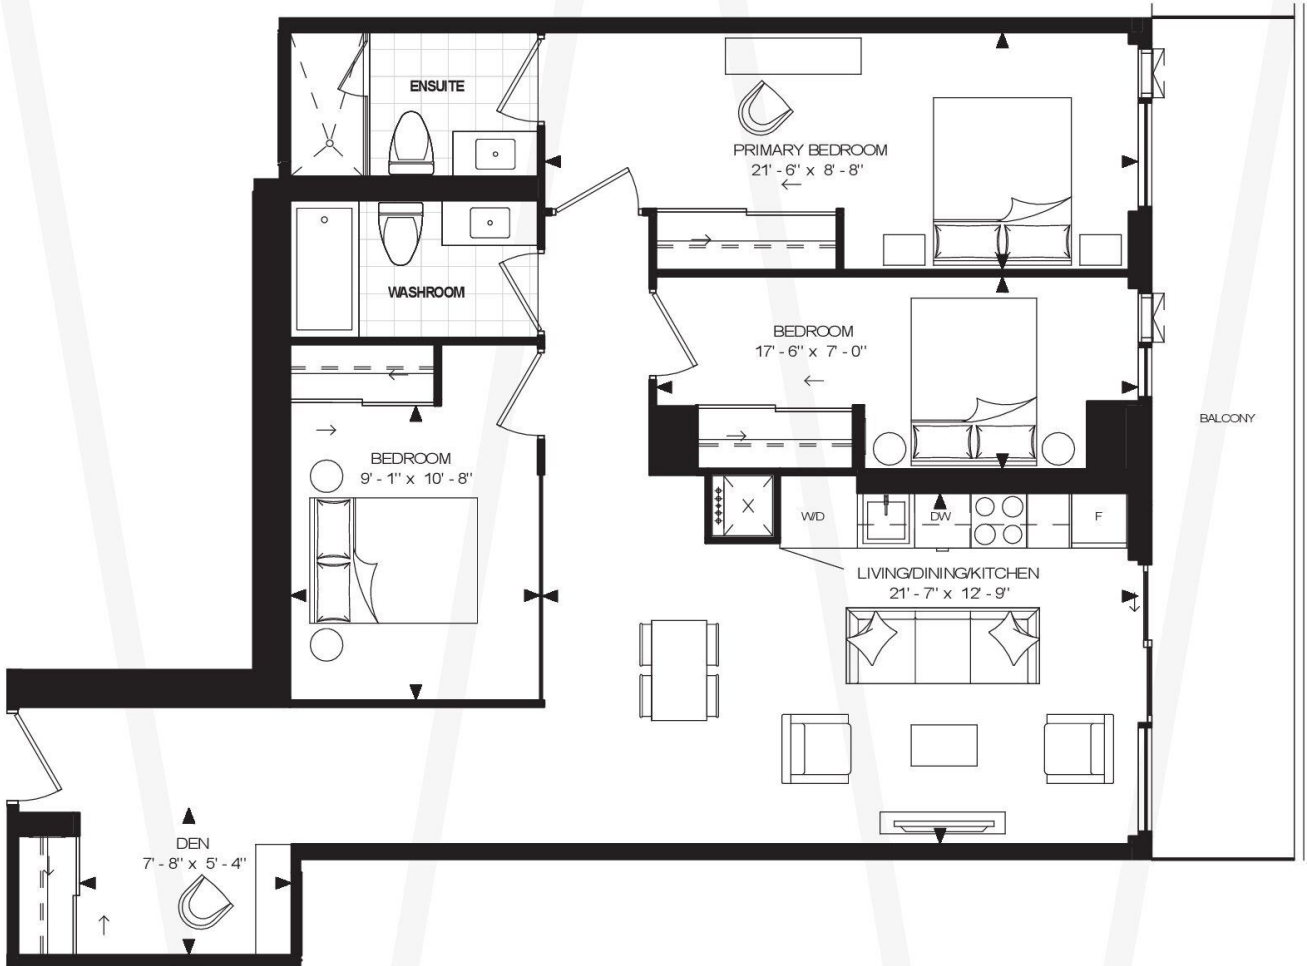

# 3-F

3 BED | 2 BATH | 1,181 SQ.FT.

FLOORS 41 LPH PH

# 3D-A

3 BED+DEN | 2 BATH | 1,092 SQ.FT.

FLOORS 41 LPH PH