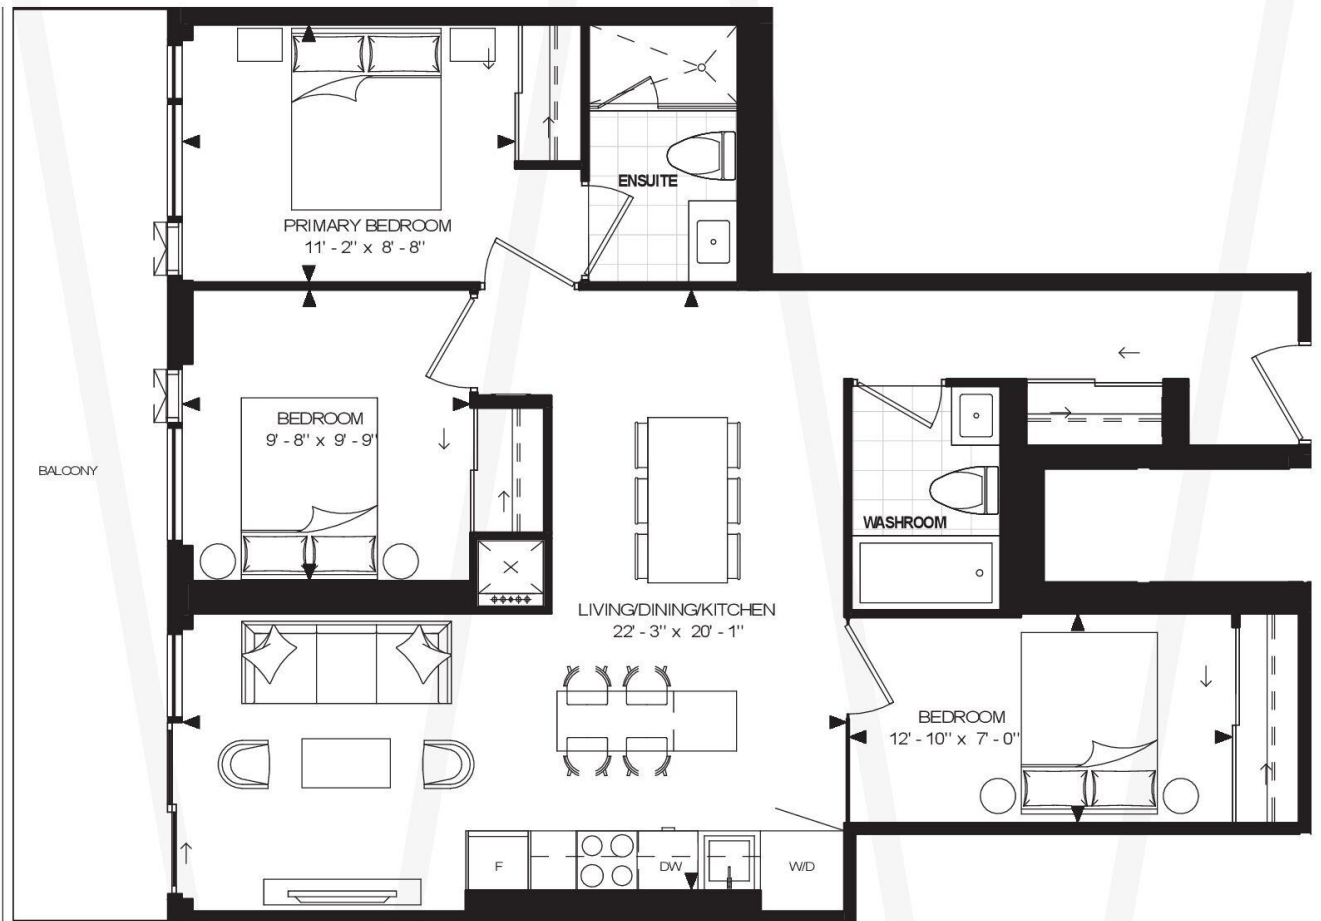

# 3-B

3 BED | 2 BATH | 941 SQ.FT.

FLOORS 41 LPH PH

# 3-C

3 BED | 2 BATH | 1,056 SQ.FT.

FLOORS 41 LPH PH

# 3-D

3 BED | 2 BATH | 1,096 SQ.FT.

FLOORS 41 LPH PH

# 3-E

3 BED | 2 BATH | 1,099 SQ.FT.

FLOORS 41 LPH PH