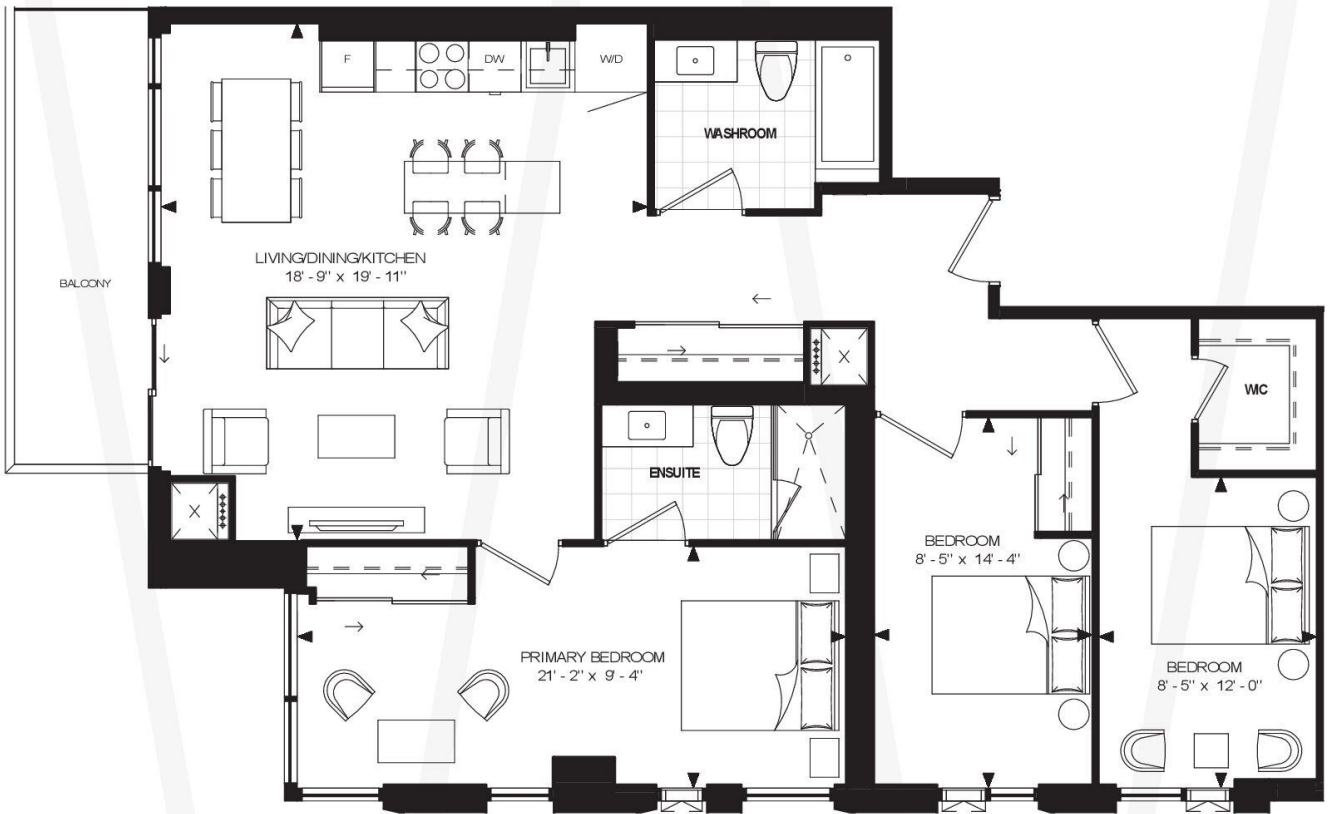

# 3-F

3 BED | 2 BATH | 1,181 SQ.FT.

FLOORS 41 LPH PH