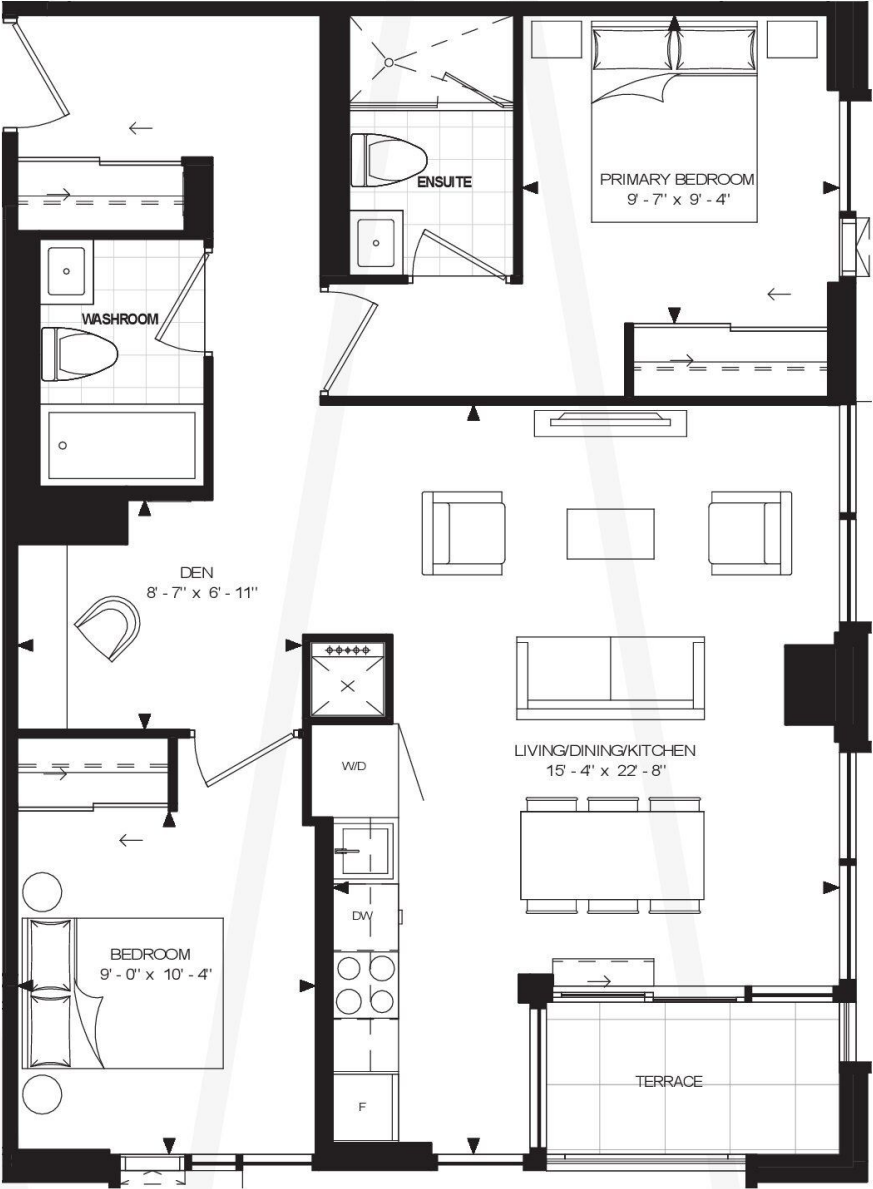

2-G

2 BED | 2 BATH | 756 SQ.FT.

FLOOR 3

2-H

2 BED | 2 BATH | 794 SQ.FT.

FLOOR 3

2-J

2 BED | 2 BATH | 822 SQ.FT.

FLOORS 41 LPH PH

2D1-A

2 BED+DEN | 2 BATH | 892 SQ.FT.

FLOOR 3

2D1-B

2 BED+DEN | 2 BATH | 897 SQ.FT.

FLOOR 3