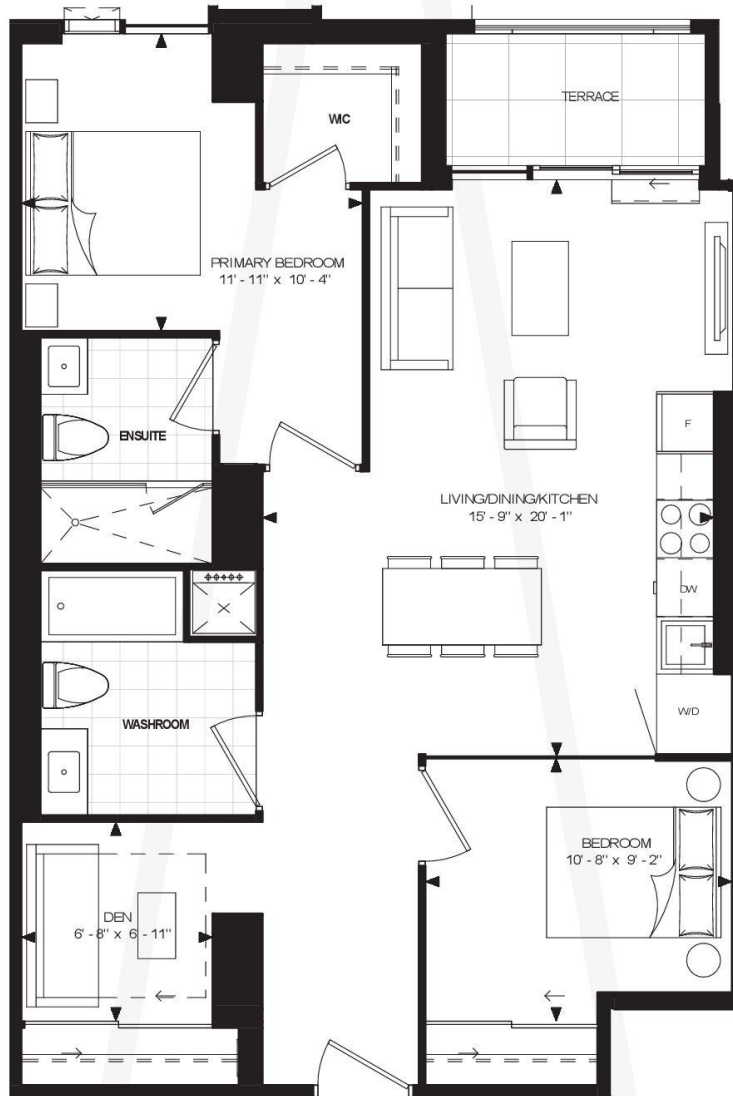

B-3

STUDIO | 1 BATH | 389 SQ.FT.

FLOORS 6-40

1-A

1 BED | 1 BATH | 480 SQ.FT.

FLOOR 3

1-B

1 BED | 1 BATH | 496 SQ.FT.

FLOORS 41 LPH PH

2D1-A

2 BED+DEN | 2 BATH | 892 SQ.FT.

FLOOR 3

2D1-B

2 BED+DEN | 2 BATH | 897 SQ.FT.

FLOOR 3