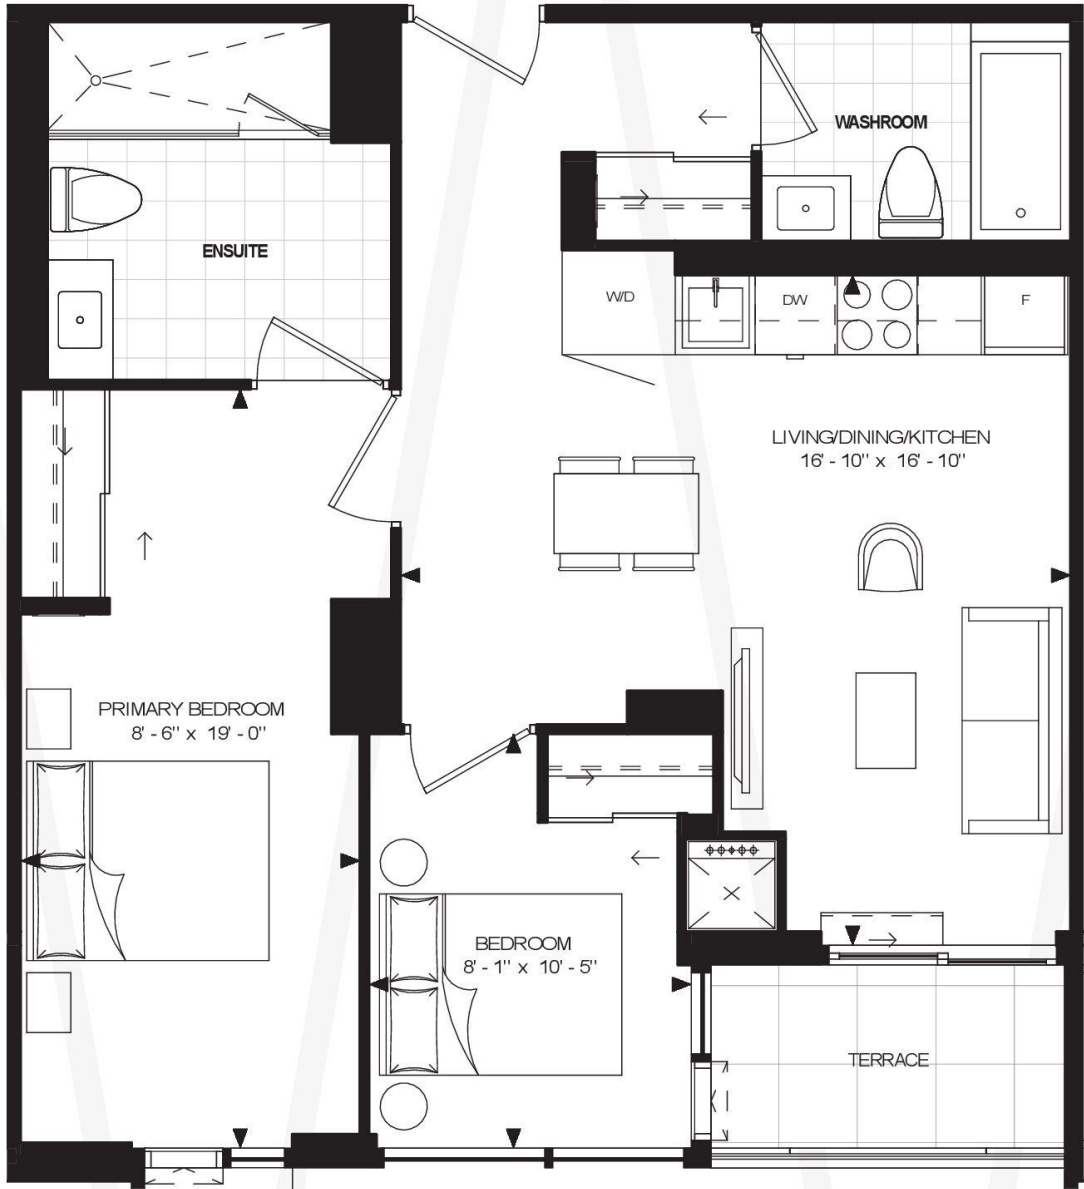

2 BED | 2 BATH | 723 SQ.FT.

FLOORS 6-40

2-E

2 BED | 2 BATH | 730 SQ.FT.

FLOOR 3

2-F

2 BED | 2 BATH | 749 SQ.FT.

FLOOR 3

2-G

2 BED | 2 BATH | 756 SQ.FT.

FLOOR 3

2-H

2 BED | 2 BATH | 794 SQ.FT.

FLOOR 3

2-J

2 BED | 2 BATH | 822 SQ.FT.