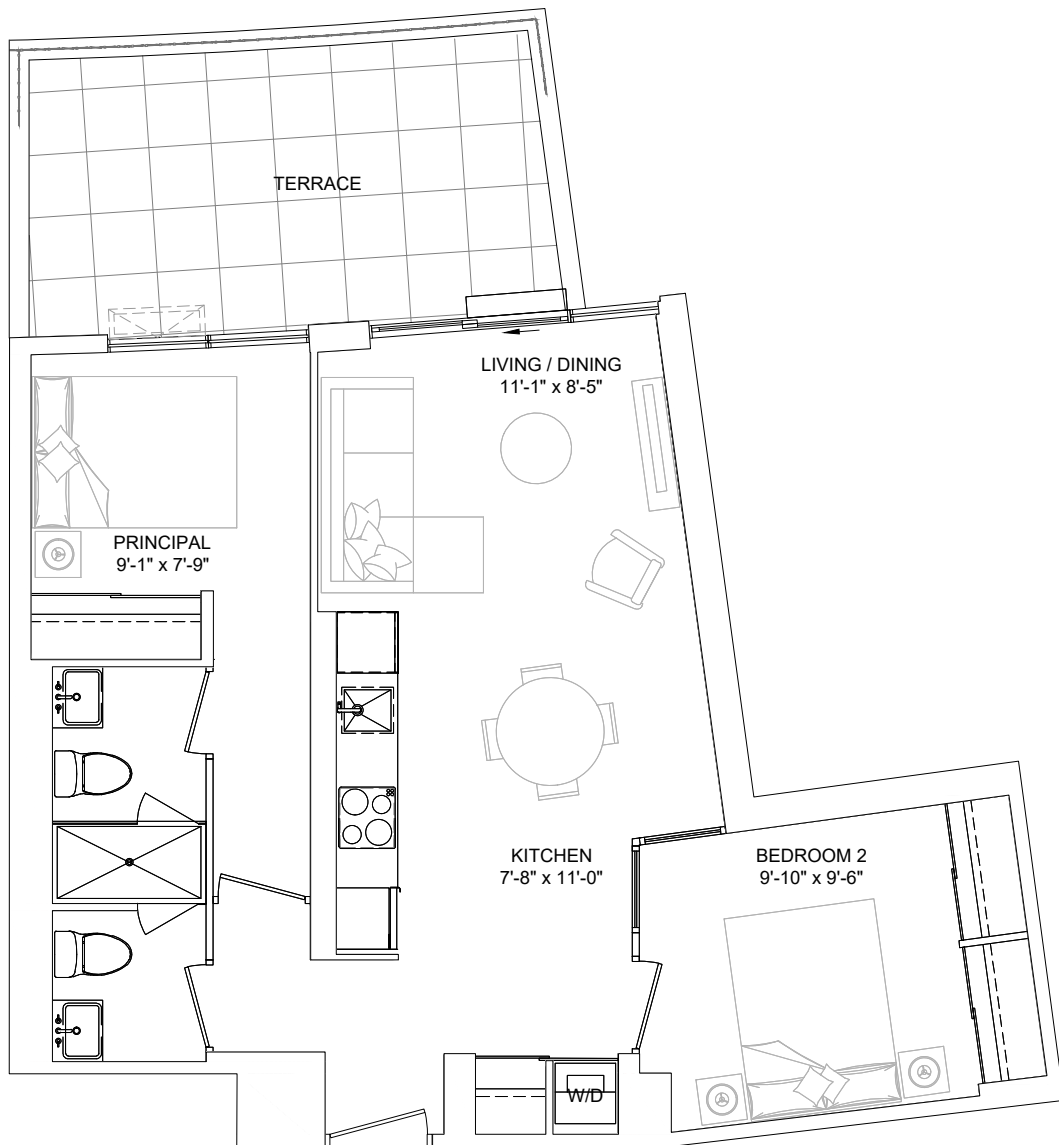

SUITE TYPE 2X

SUITE AREA 711 sq.ft
TERRACE AREA 167 sq.ft
SUITE ON FLOORS 01
SUITE NO. 107

COMBINED AREA 878 sq.ft