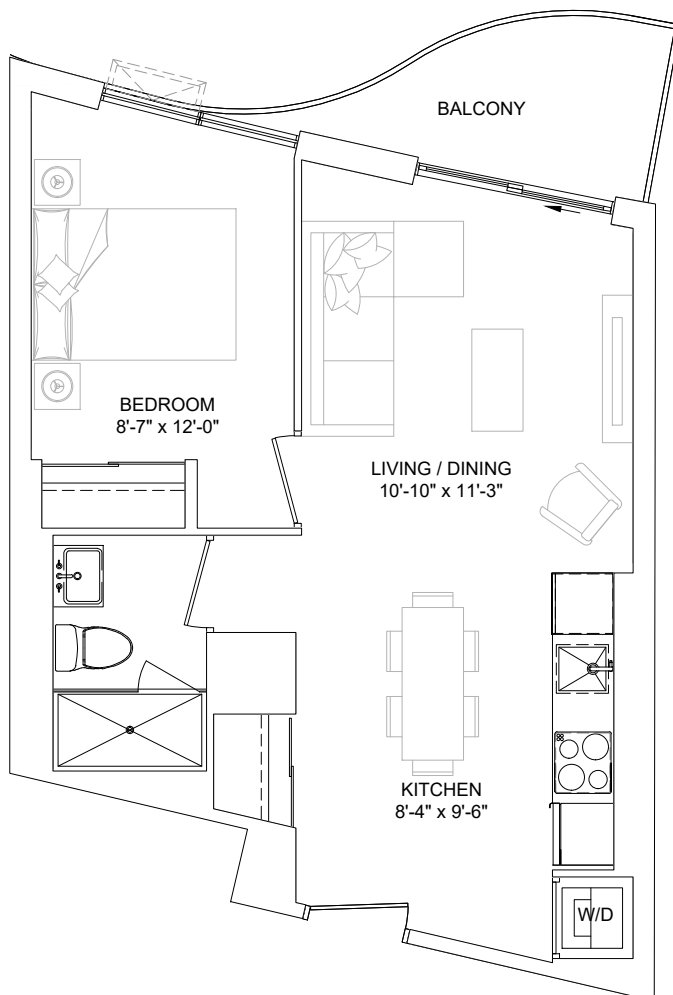

SUITE TYPE 1J

SUITE AREA 502 sq.ft
BALCONY-TERRACE 51 - 135 sq.ft
SUITE ON FLOORS 03 - 05
SUITE NO. 317, 420, 520

SUITE AS SHOWN 420
SUITE AREA 502 sq.ft
BALCONY AREA 51 sq.ft
COMBINED AREA 552 sq.ft