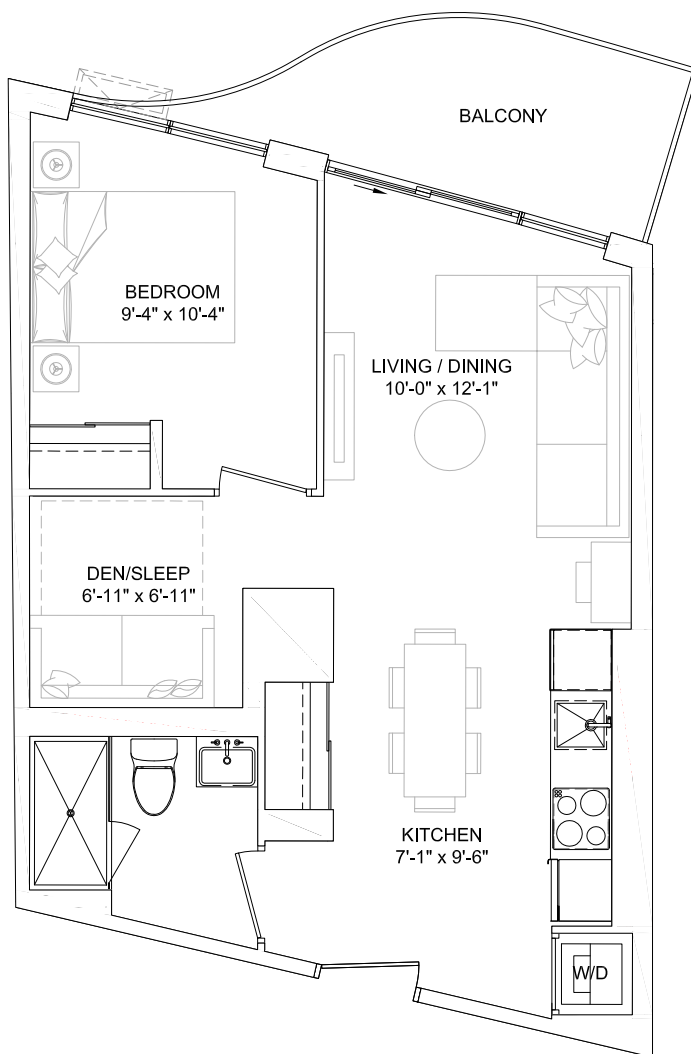

SUITE TYPE 1C

SUITE AREA 466 sq.ft
TERRACE AREA 154 sq.ft
SUITE ON FLOORS 01
SUITE NO. 102

COMBINED AREA 620 sq.ft

FLOOR 01

SUITE TYPE 1C-D

SUITE AREA 536 sq.ft
BALCONY AREA 57 - 102 sq.ft
SUITE ON FLOORS 03, 04, 05
SUITE NO. 324, 425, 525

SUITE AS SHOWN 224
 SUITE AREA 536 sq.ft
 BALCONY AREA 57 sq.ft
 COMBINED AREA 593 sq.ft

SUITE TYPE 1D

SUITE AREA 467 sq.ft
TERRACE AREA 189 sq.ft
SUITE ON FLOORS 01
SUITE NO. 118

COMBINED AREA 657 sq.ft

FLOOR 01

SUITE TYPE 1D-D

SUITE AREA 543 sq.ft
BALCONY AREA 72 - 95 sq.ft
SUITE ON FLOORS 03, 04, 05
SUITE NO. 325, 426, 526

SUITE AS SHOWN 325
 SUITE AREA 543 sq.ft
 BALCONY AREA 72 sq.ft
 COMBINED AREA 615 sq.ft