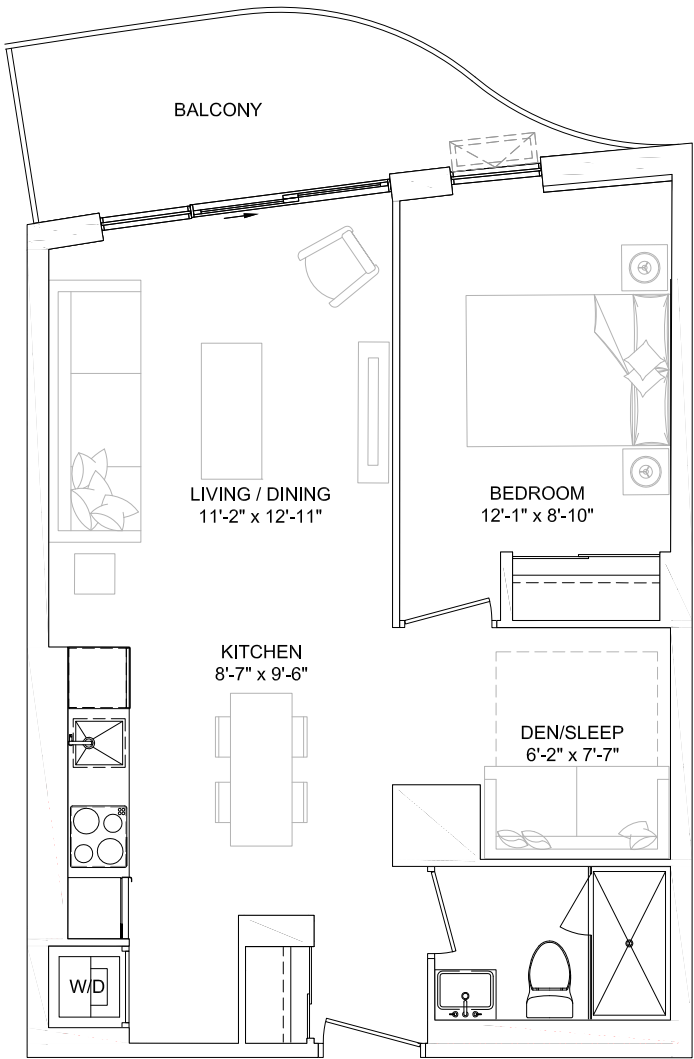

SUITE TYPE 1P-D

SUITE AREA 607 sq.ft
BALCONY AREA 85 sq.ft
SUITE ON FLOORS 02
SUITE NO. 214

COMBINED AREA 692 sq.ft