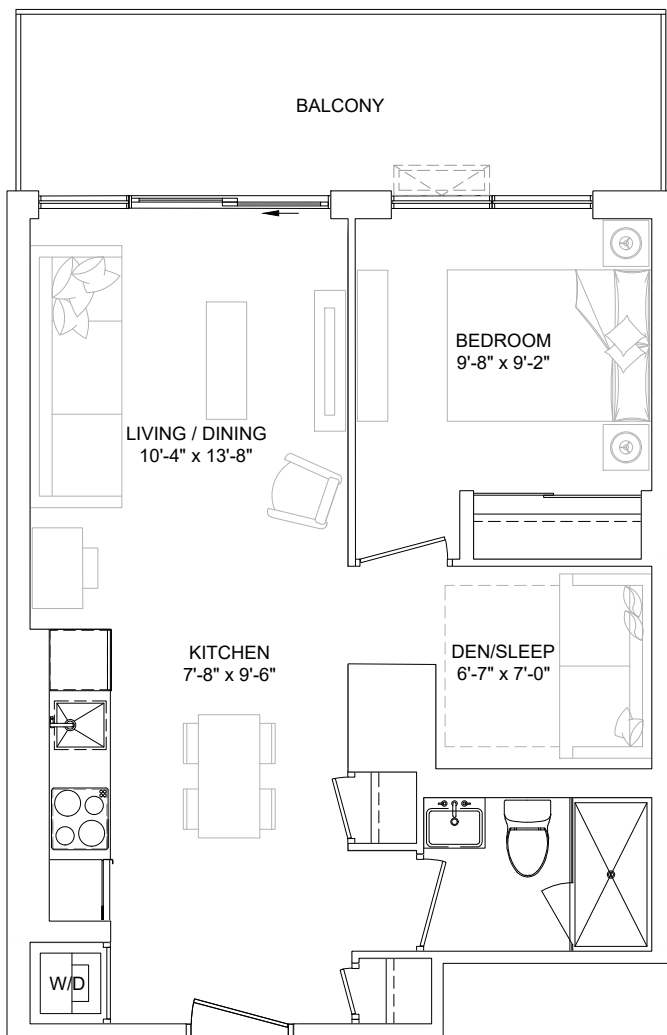

SUITE TYPE 1K-D

SUITE AREA	559 sq.ft
BALCONY AREA	58 - 123 sq.ft
SUITE ON FLOORS	03 - 07
SUITE NO.	334, 435, 535, 621, 721

SUITE AS SHOWN	334
SUITE AREA	559 sq.ft
BALCONY AREA	123 sq.ft
COMBINED AREA	681 sq.ft