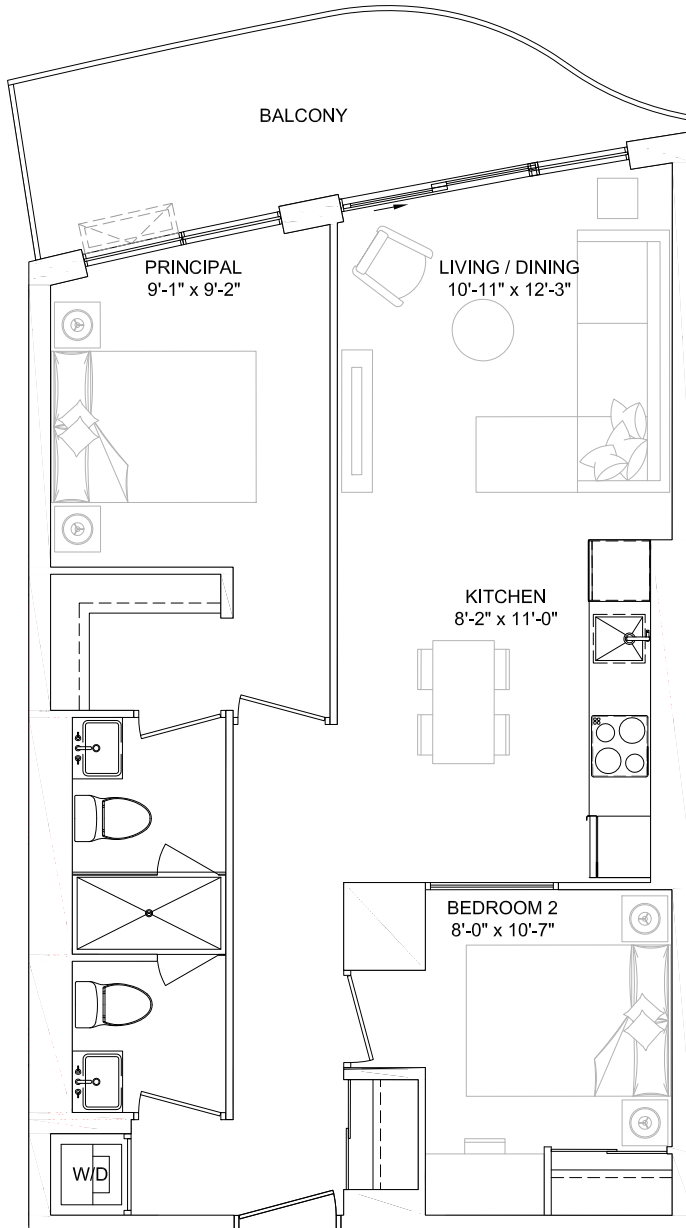

SUITE TYPE 2T

SUITE AREA 706 sq.ft
BALCONY AREA 66 - 104 sq.ft
SUITE ON FLOORS 03, 04, 05
SUITE NO. 328, 429, 529

SUITE AS SHOWN 328
SUITE AREA 706 sq.ft
BALCONY AREA 104 sq.ft
COMBINED AREA 811 sq.ft