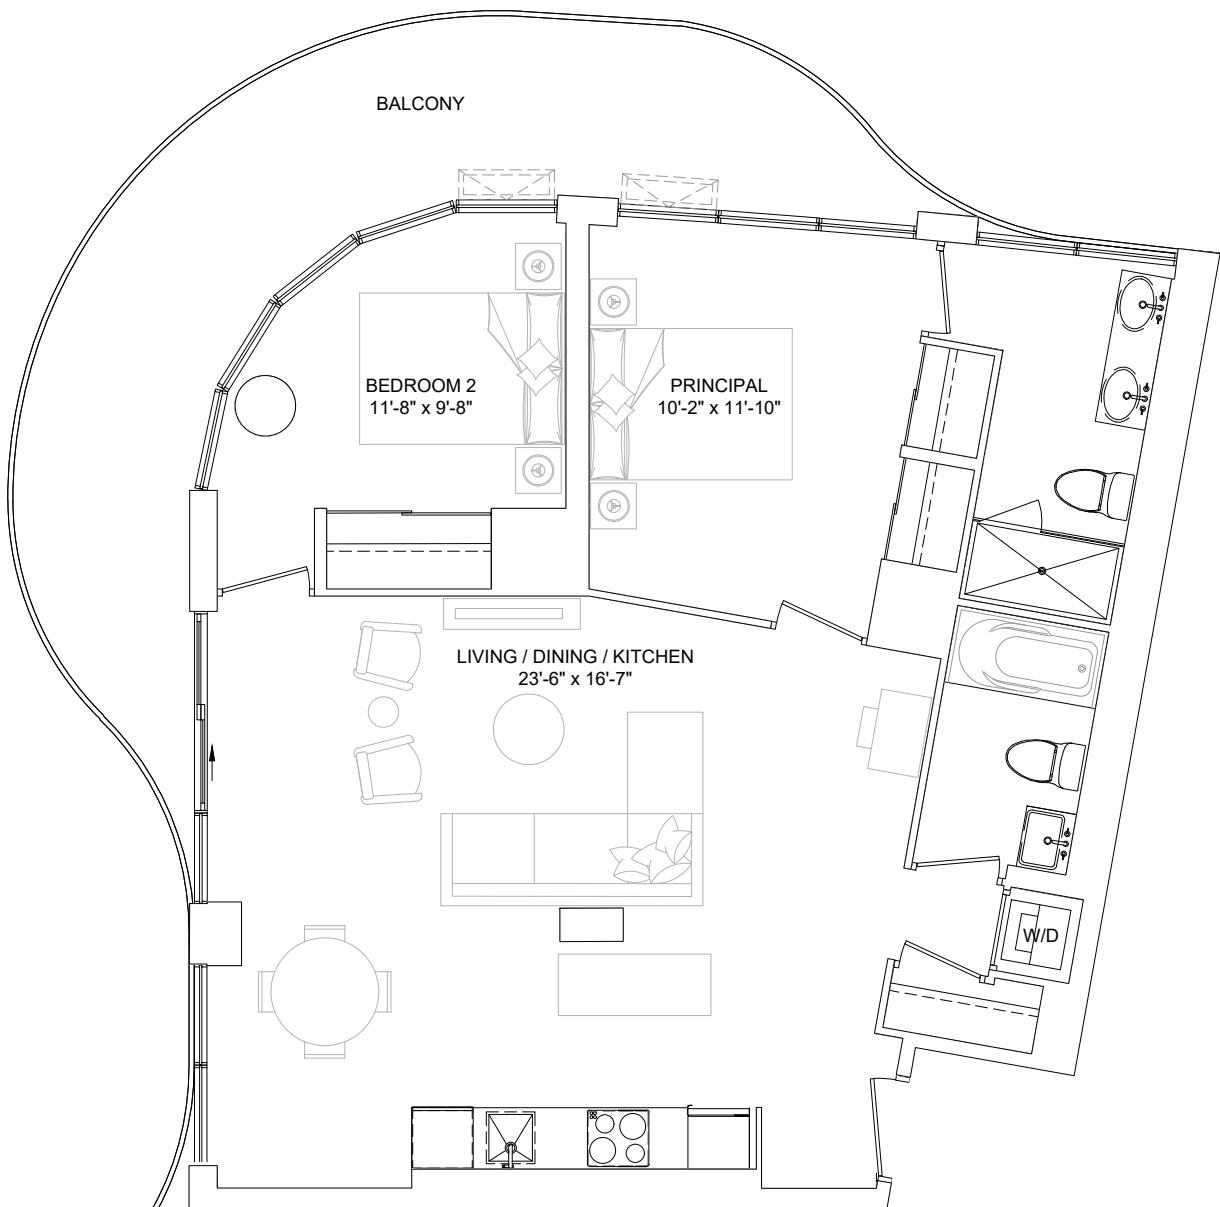

SUITE TYPE 2AR

SUITE AREA 932 sq.ft
BALCONY/TERRACE 165-281 sq.ft
SUITE ON FLOORS 03, 04, 05, 06, 07
SUITE NO. 301, 401, 501
601, 701

SUITE AS SHOWN 401
SUITE AREA 932 sq.ft
BALCONY AREA 231 sq.ft
COMBINED AREA 1163 sq.ft