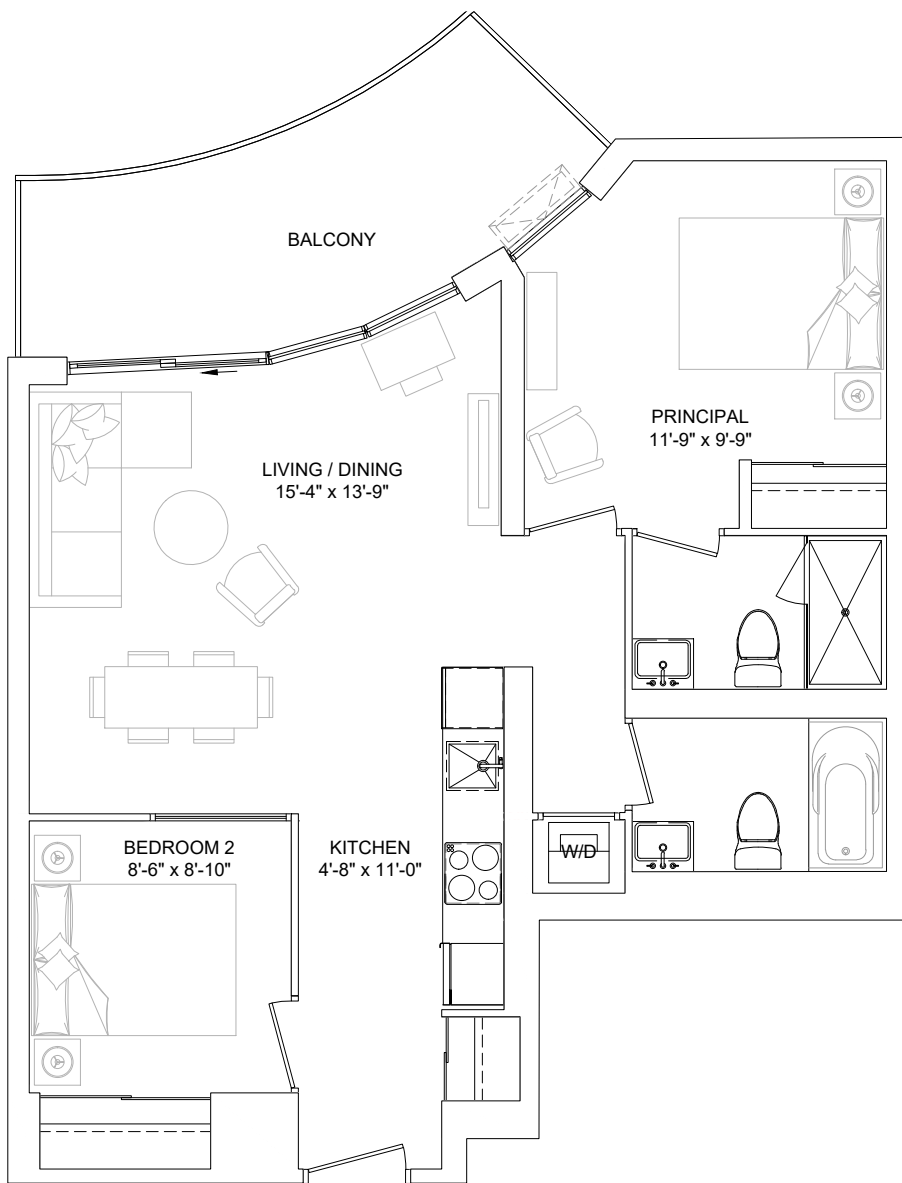

SUITE TYPE 2AH

SUITE AREA 757 sq.ft
BALCONY AREA 111 - 122 sq.ft
SUITE ON FLOORS 04, 05
SUITE NO. 416, 516

SUITE AS SHOWN 416
SUITE AREA 757 sq.ft
BALCONY AREA 122 sq.ft
COMBINED AREA 878 sq.ft