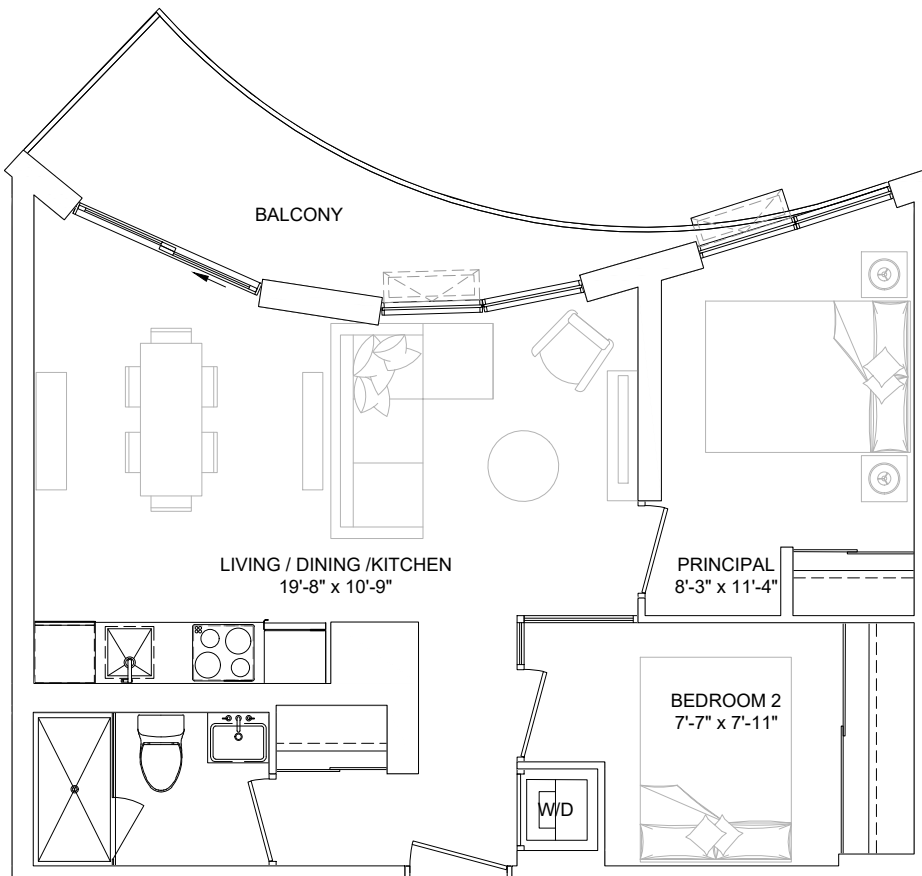

SUITE TYPE 2A

SUITE AREA 601 sq.ft
BALCONY AREA 83 - 164 sq.ft
SUITE ON FLOORS 04, 05
SUITE NO. 417, 517

SUITE AS SHOWN 417
SUITE AREA 601 sq.ft
BALCONY AREA 83 sq.ft
COMBINED AREA 684 sq.ft