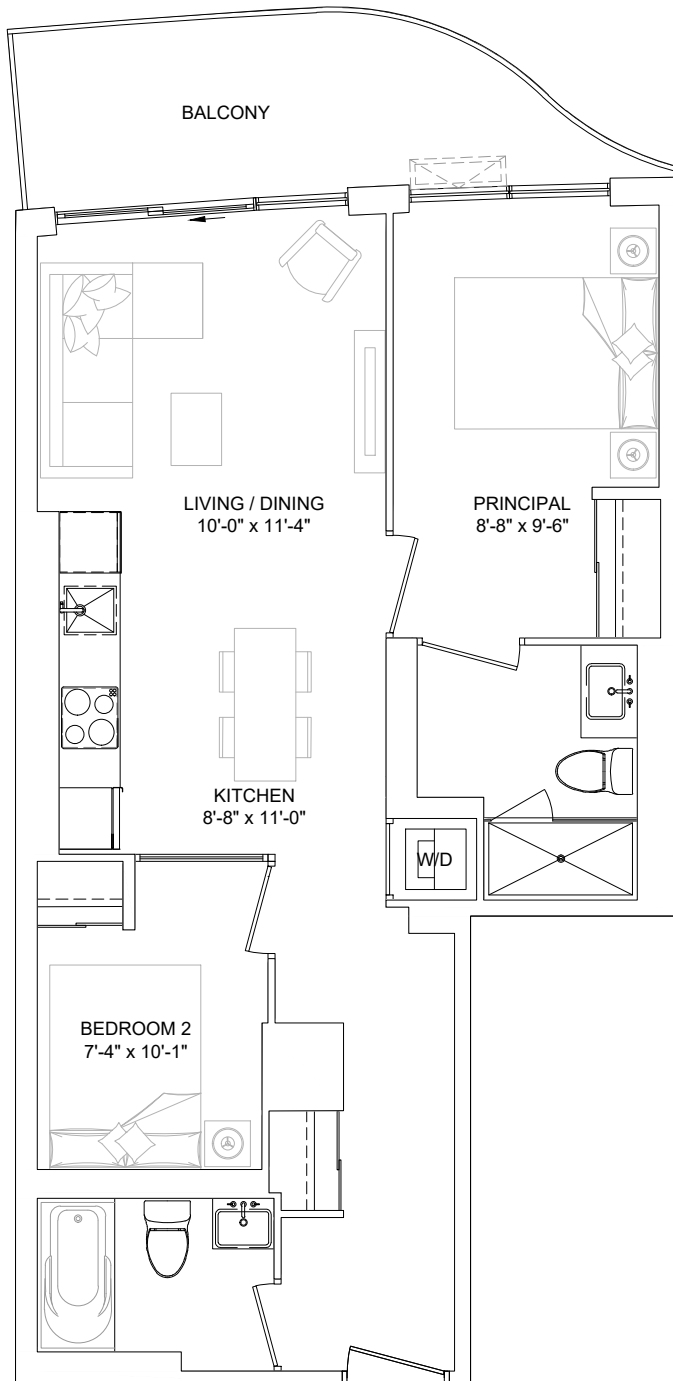

SUITE TYPE 2V(BF)

SUITE AREA 709 sq.ft
BALCONY AREA 42 - 99 sq.ft
SUITE ON FLOORS 03, 04, 05
SUITE NO. 330, 431, 531

SUITE AS SHOWN 330
SUITE AREA 709 sq.ft
BALCONY AREA 99 sq.ft
COMBINED AREA 808 sq.ft