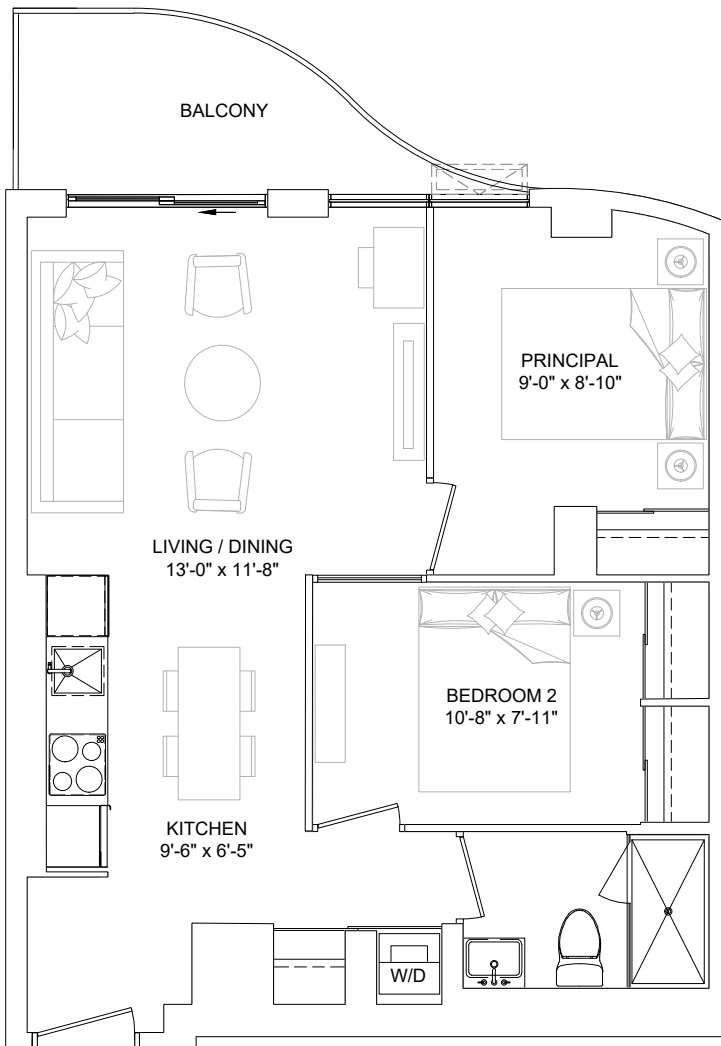

SUITE TYPE 2J

SUITE AREA 636 sq.ft
BALCONY AREA 64 sq.ft
SUITE ON FLOORS 02
SUITE NO. 205

COMBINED AREA 700 sq.ft