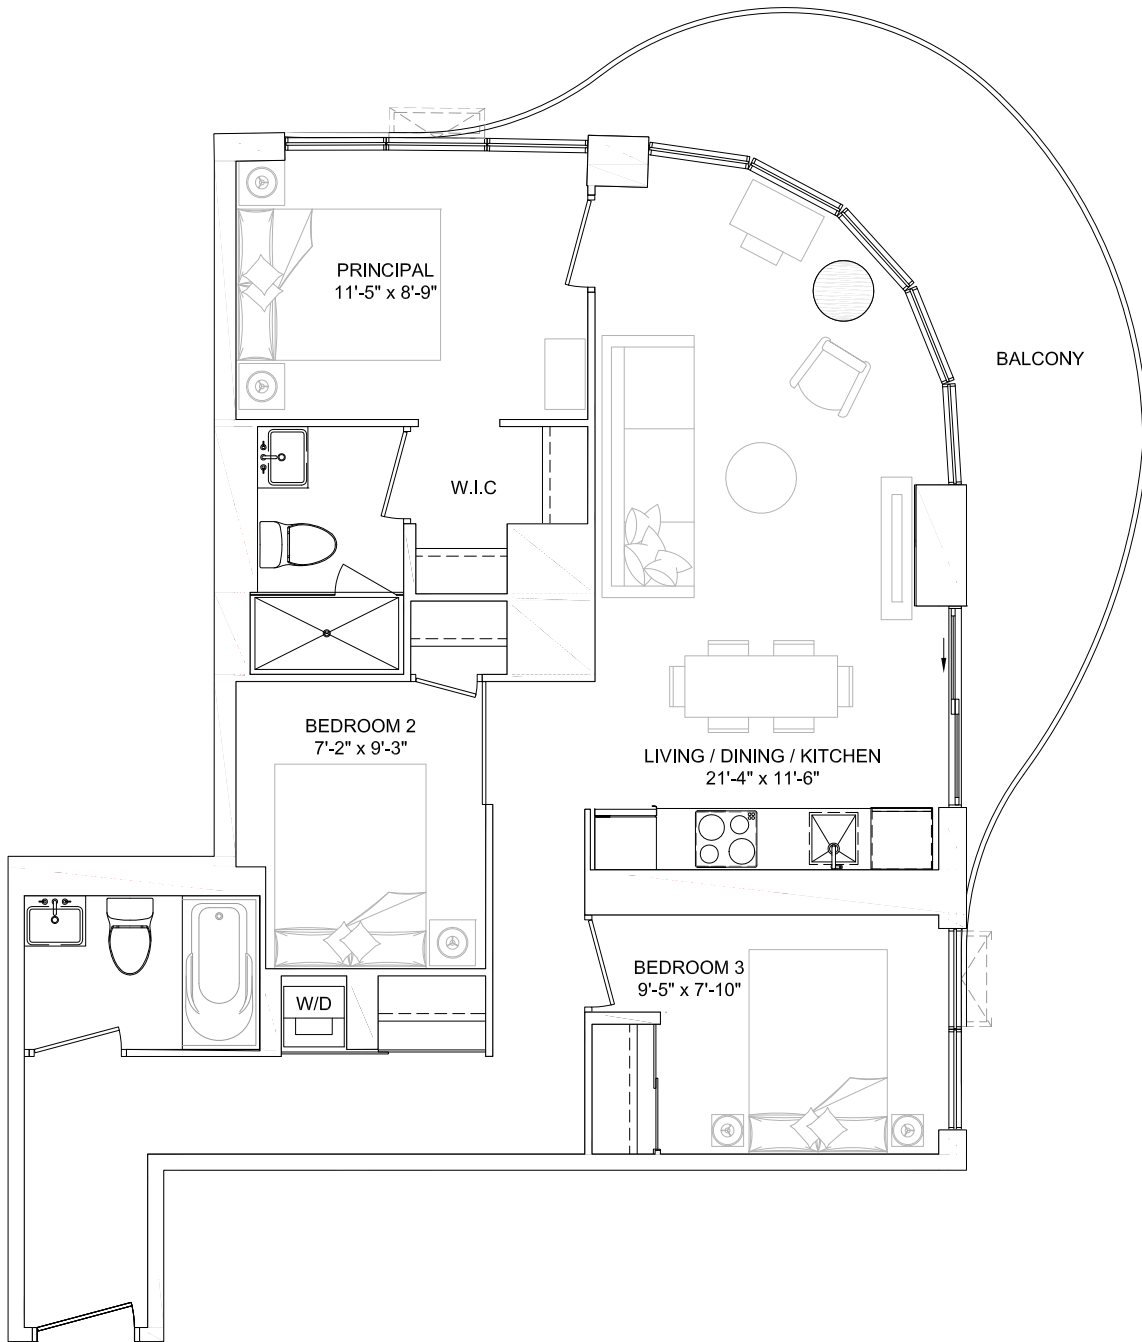

SUITE TYPE 3A

SUITE AREA 870 sq.ft
BALCONY AREA 169 - 311 sq.ft
SUITE ON FLOORS 03, 04, 05
SUITE NO. 331, 432, 532

SUITE AS SHOWN 331
SUITE AREA 870 sq.ft
BALCONY AREA 169 sq.ft
COMBINED AREA 1039 sq.ft