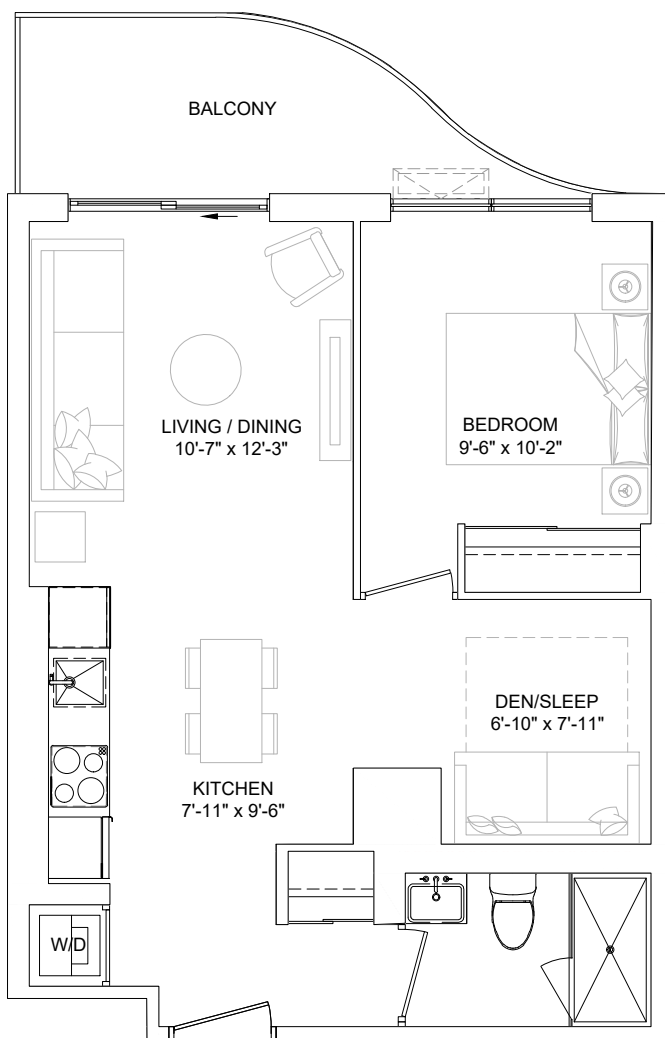

SUITE TYPE 1L-D

SUITE AREA 569 sq.ft
BALCONY AREA 80 - 103 sq.ft
SUITE ON FLOORS 03 - 07
SUITE NO. 335, 436, 536, 622, 722

SUITE AS SHOWN 335
SUITE AREA 569 sq.ft
BALCONY AREA 80 sq.ft
COMBINED AREA 649 sq.ft