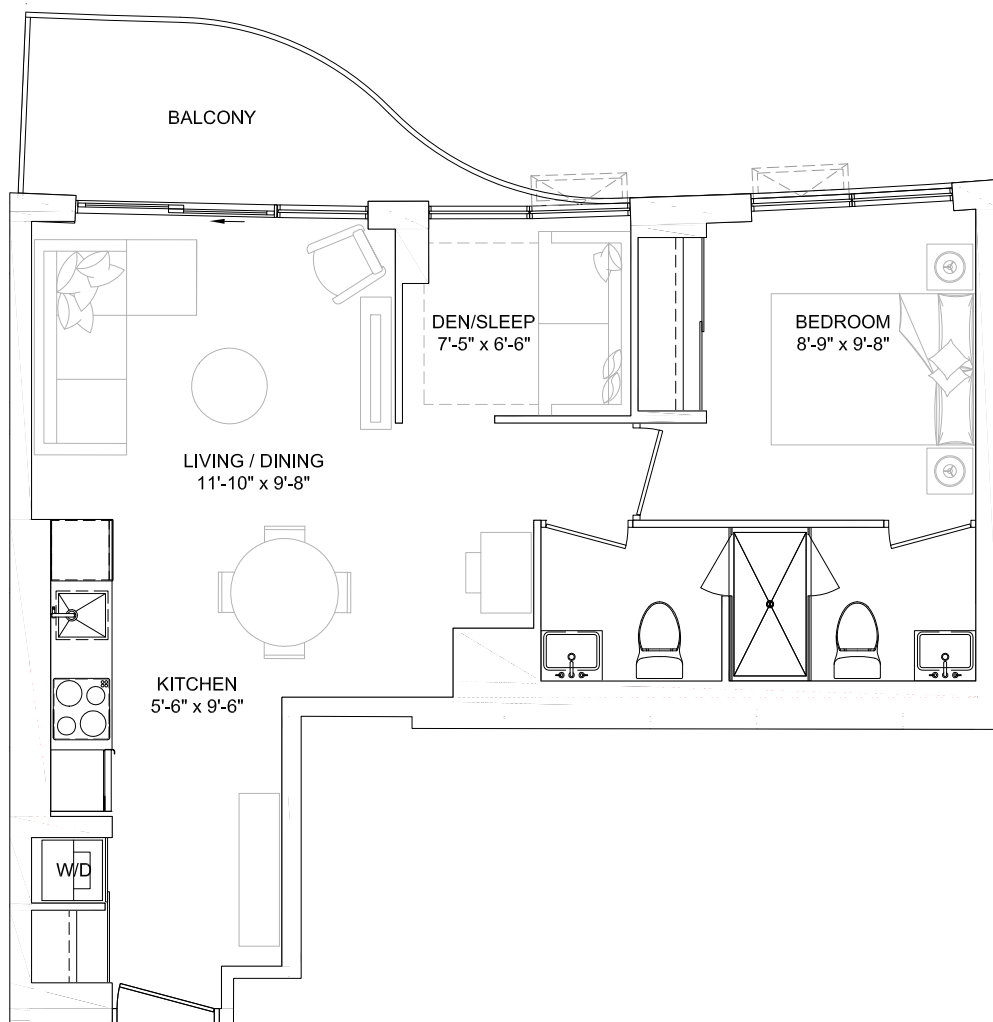

SUITE TYPE 1Q-D

SUITE AREA 624 sq.ft
BALCONY AREA 70 - 111 sq.ft
SUITE ON FLOORS 03 - 07
SUITE NO. 311, 411, 511, 611, 711

SUITE AS SHOWN 311
SUITE AREA 624sq.ft
BALCONY AREA 70 sq.ft
COMBINED AREA 694 sq.ft