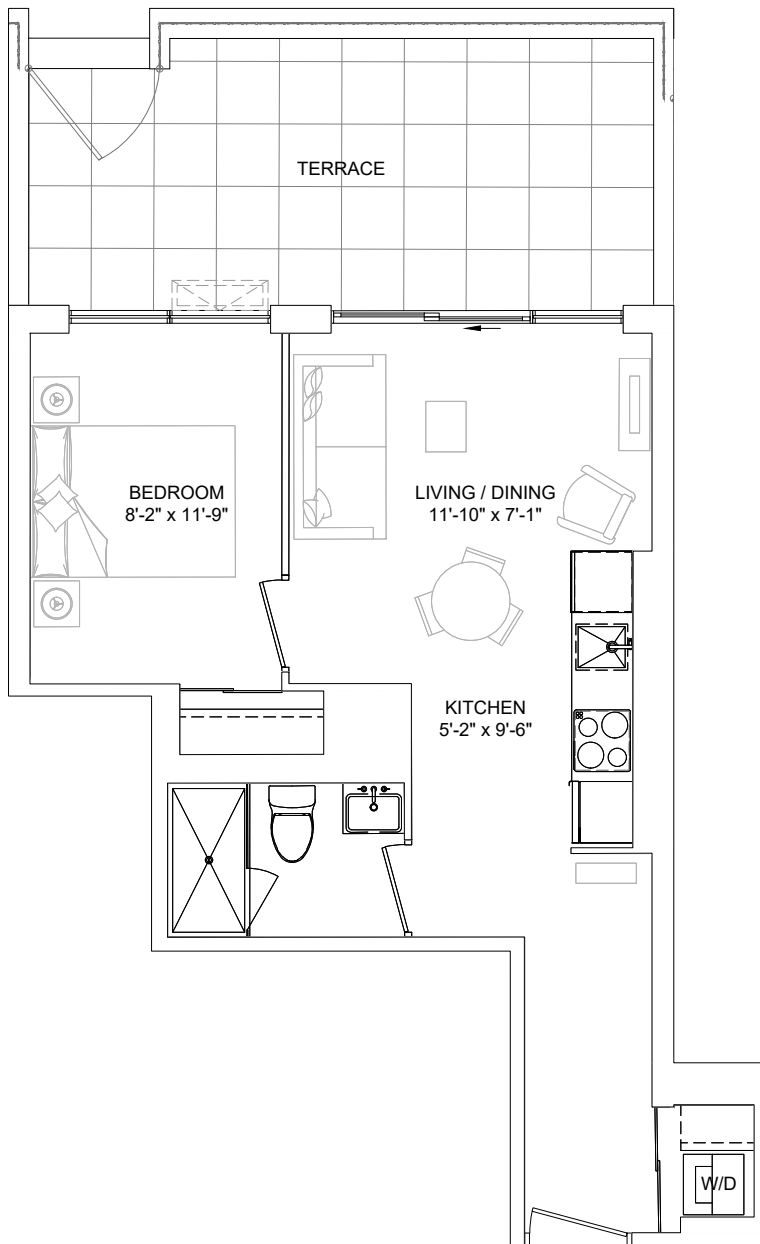

SUITE TYPE 1C

SUITE AREA 466 sq.ft
TERRACE AREA 154 sq.ft
SUITE ON FLOORS 01
SUITE NO. 102

COMBINED AREA 620 sq.ft

FLOOR 01

SUITE TYPE 1C-D

SUITE AREA 536 sq.ft
BALCONY AREA 57 - 102 sq.ft
SUITE ON FLOORS 03, 04, 05
SUITE NO. 324, 425, 525

SUITE AS SHOWN 224
 SUITE AREA 536 sq.ft
 BALCONY AREA 57 sq.ft
 COMBINED AREA 593 sq.ft

SUITE TYPE 1D

SUITE AREA 467 sq.ft
TERRACE AREA 189 sq.ft
SUITE ON FLOORS 01
SUITE NO. 118

COMBINED AREA 657 sq.ft