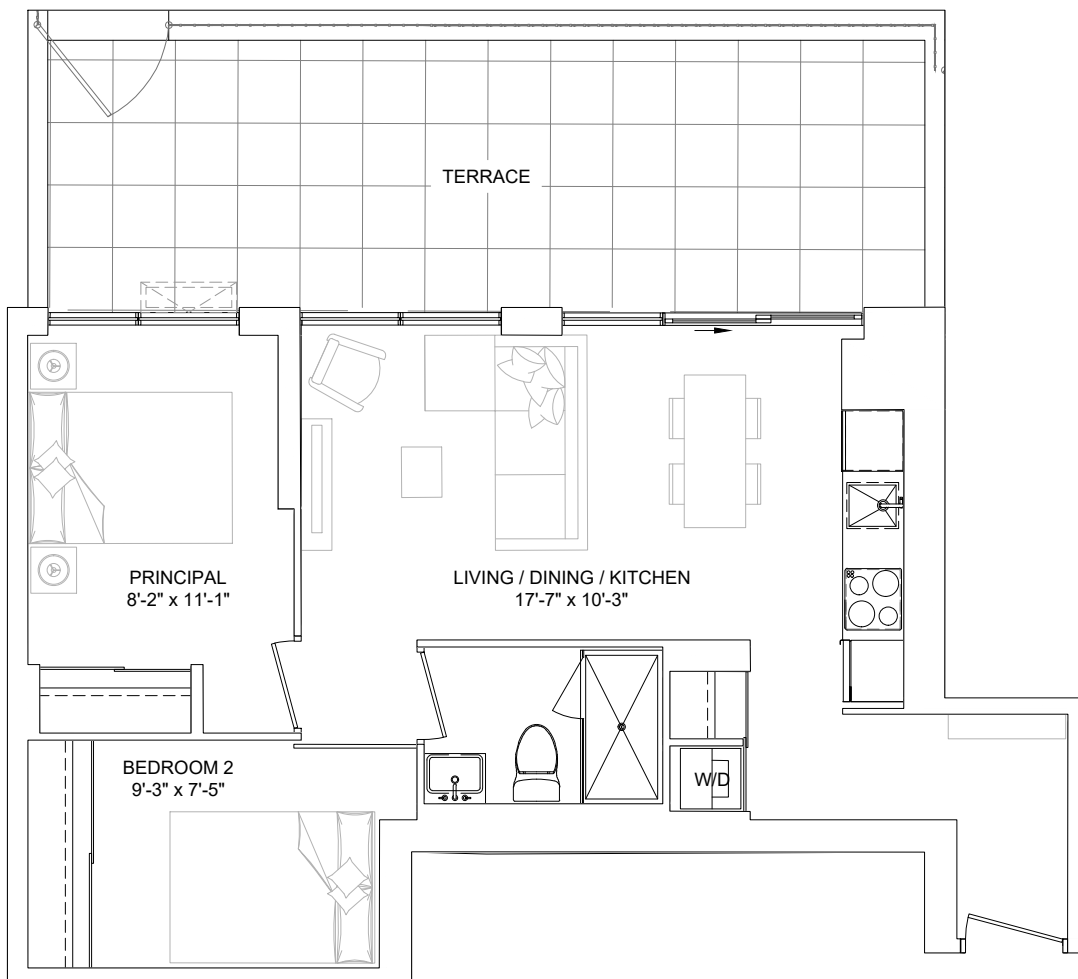

SUITE AREA 916 sq.ft
BALCONY/TERRACE 68+368 sq.ft
SUITE ON FLOORS 04
SUITE NO. 422

COMBINED AREA 1352 sq.ft

SUITE TYPE 2D

SUITE AREA 624 sq.ft
TERRACE AREA 273 sq.ft
SUITE ON FLOORS 01
SUITE NO. 117

COMBINED AREA 898 sq.ft