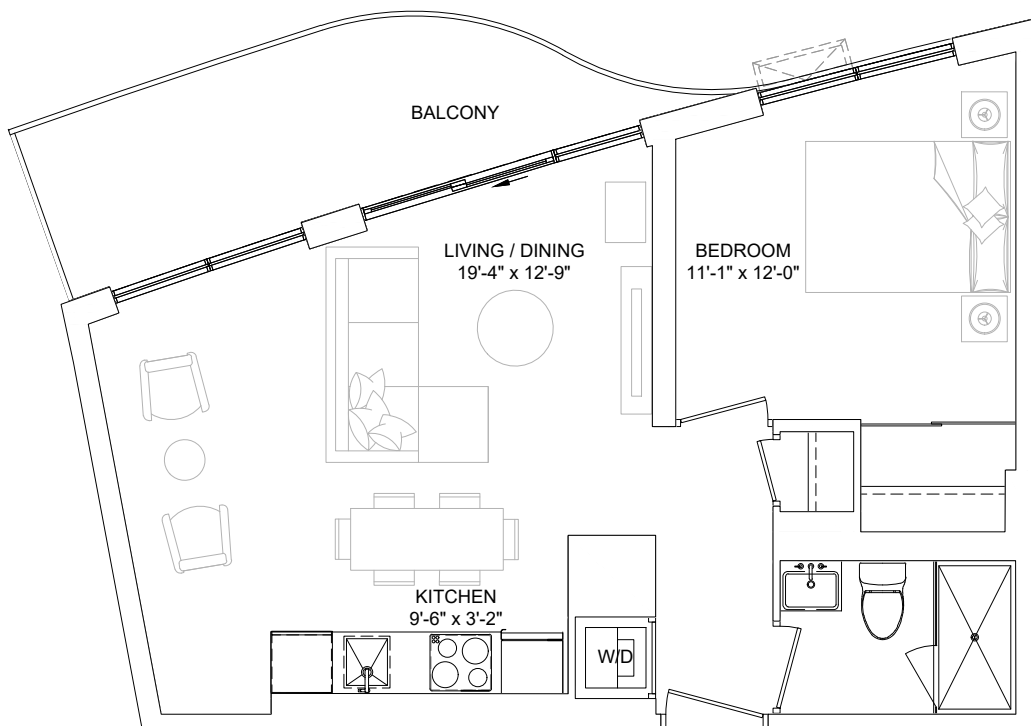

SUITE TYPE 1R

SUITE AREA 565 sq.ft
BALCONY/TERRACE 103/299 sq.ft
SUITE ON FLOORS 01 , 02
SUITE NO. 114 , 212

SUITE AS SHOWN 212
SUITE AREA 563 sq.ft
BALCONY AREA 103 sq.ft
COMBINED AREA 666 sq.ft