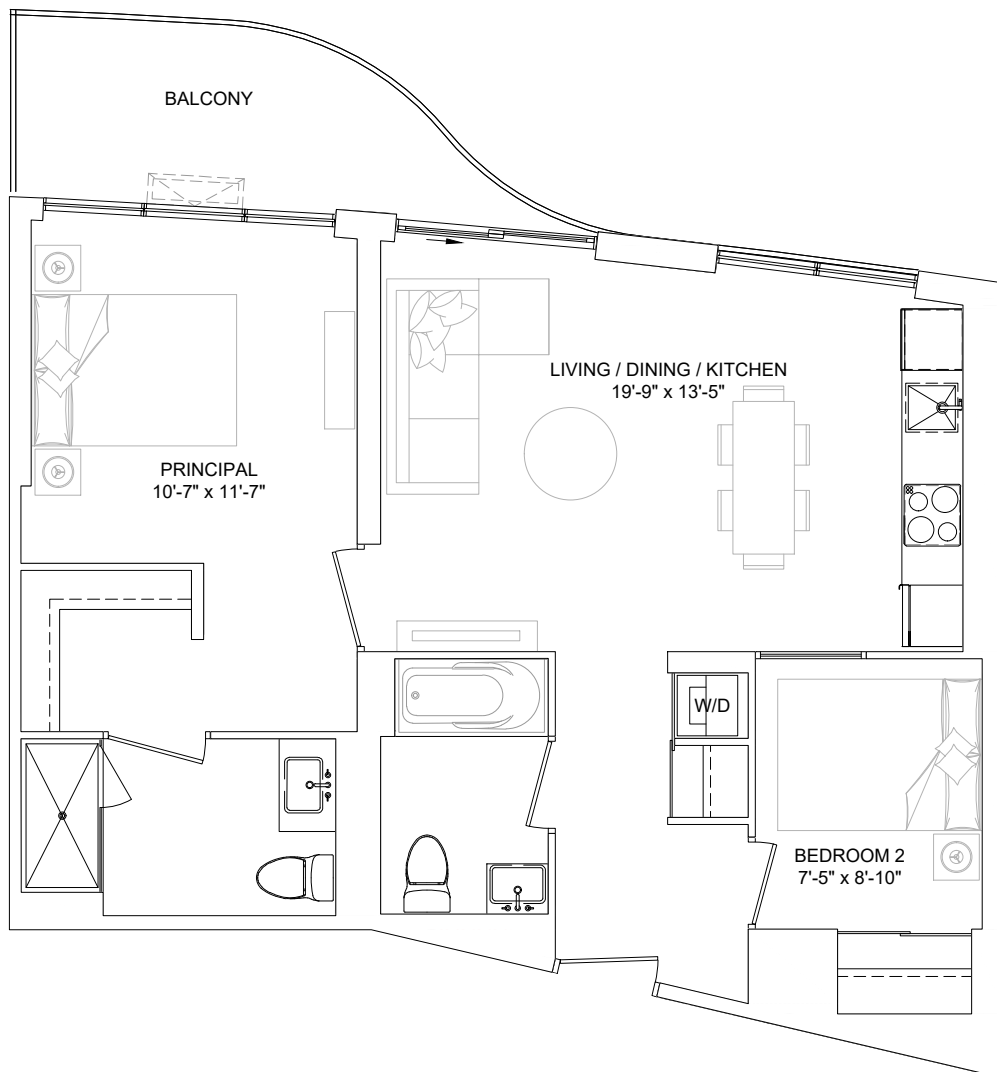

SUITE TYPE 2AJ(BF)

SUITE AREA 771 sq.ft
BALCONY AREA 82 sq.ft
SUITE ON FLOORS 04
SUITE NO. 424

COMBINED AREA 853 sq.ft