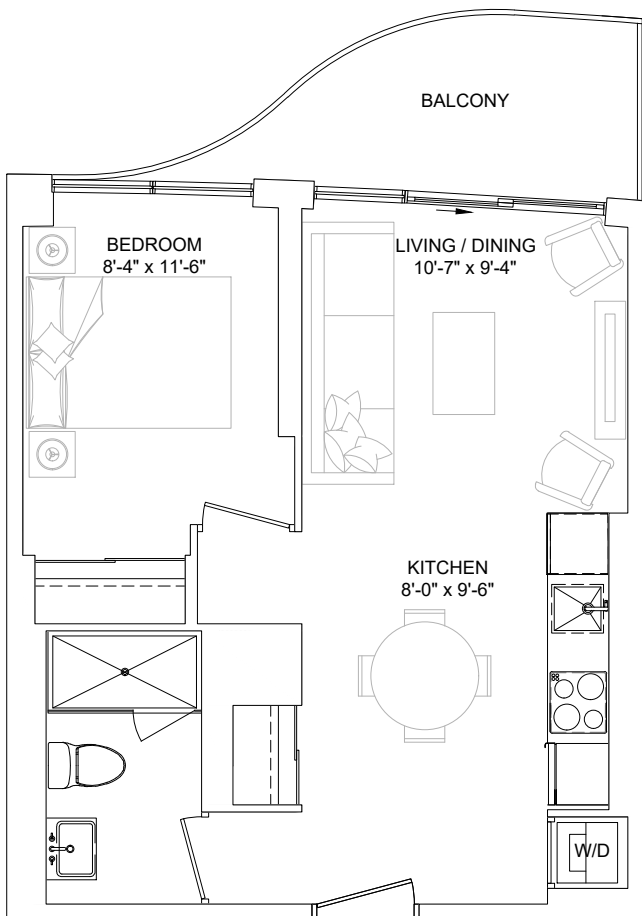

SUITE TYPE 1E

SUITE AREA 481 sq.ft
TERRACE AREA 140 sq.ft
SUITE ON FLOORS 01
SUITE NO. 116

COMBINED AREA 621 sq.ft

FLOOR 01

SUITE TYPE 1E-D

SUITE AREA 545 sq.ft
BALCONY AREA 101 - 122 sq.ft
SUITE ON FLOORS 03 - 07
SUITE NO. 309, 409, 509, 609, 709

SUITE AS SHOWN 309
 SUITE AREA 545 sq.ft
 BALCONY AREA 122 sq.ft
 COMBINED AREA 666 sq.ft

SUITE TYPE 1F

SUITE AREA 483 sq.ft
BALCONY AREA 67 sq.ft
SUITE ON FLOORS 03
SUITE NO. 322

COMBINED AREA 550 sq.ft