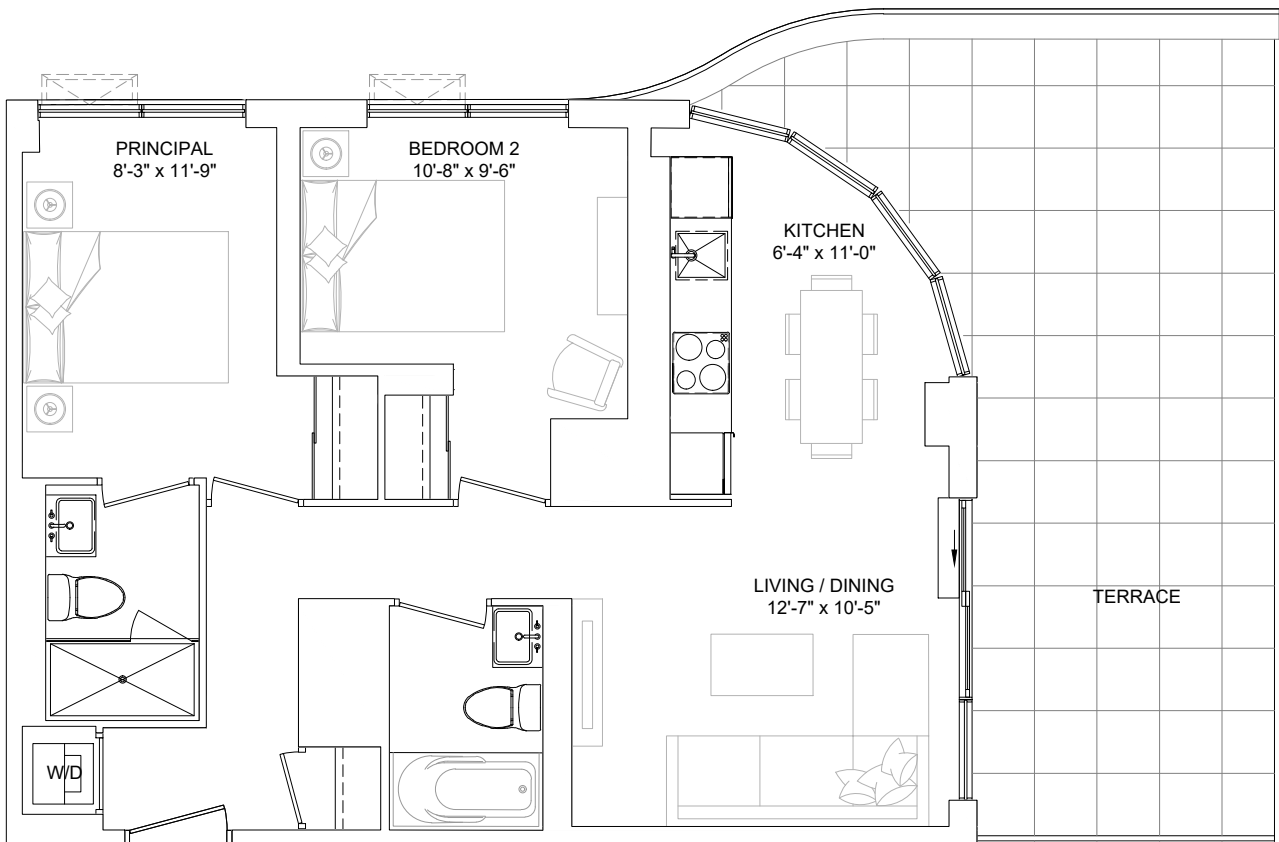

SUITE TYPE 2AB

SUITE AREA 725 sq.ft
TERRACE AREA 308 sq.ft
SUITE ON FLOORS 03
SUITE NO. 321

COMBINED AREA 1033 sq.ft

FLOOR 03