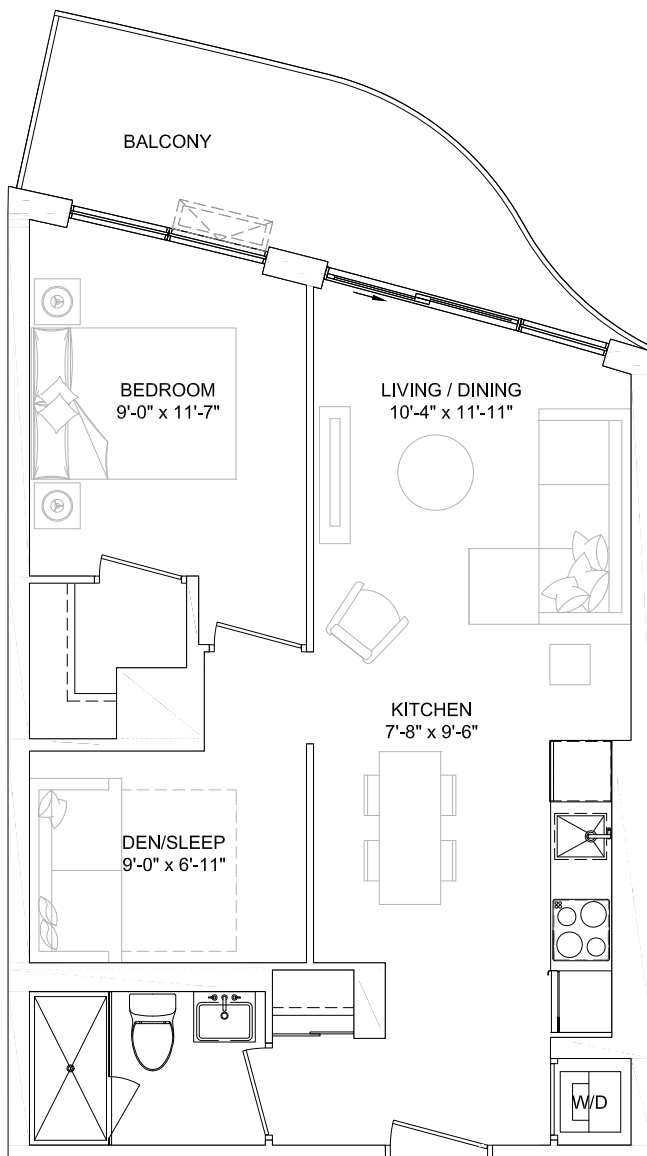

SUITE TYPE 1N-D

SUITE AREA 589 sq.ft
BALCONY/TERRACE 95 / 188 sq.ft
SUITE ON FLOORS 01, 02
SUITE NO. 112, 210

SUITE AS SHOWN 210
SUITE AREA 589 sq.ft
BALCONY AREA 95 sq.ft
COMBINED AREA 684 sq.ft