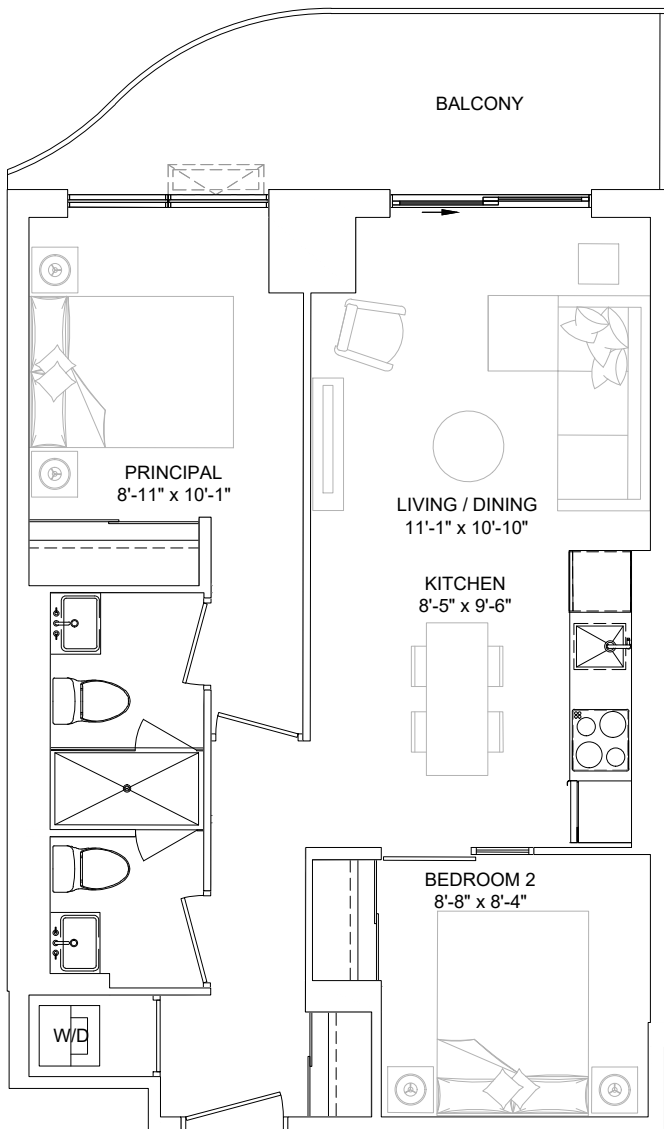

SUITE TYPE 2F

SUITE AREA 634 sq.ft
BALCONY/TERRACE 104 / 189 sq.ft
SUITE ON FLOORS 01, 02
SUITE NO. 120, 204

SUITE AS SHOWN 204
SUITE AREA 634 sq.ft
BALCONY AREA 104 sq.ft
COMBINED AREA 738 sq.ft