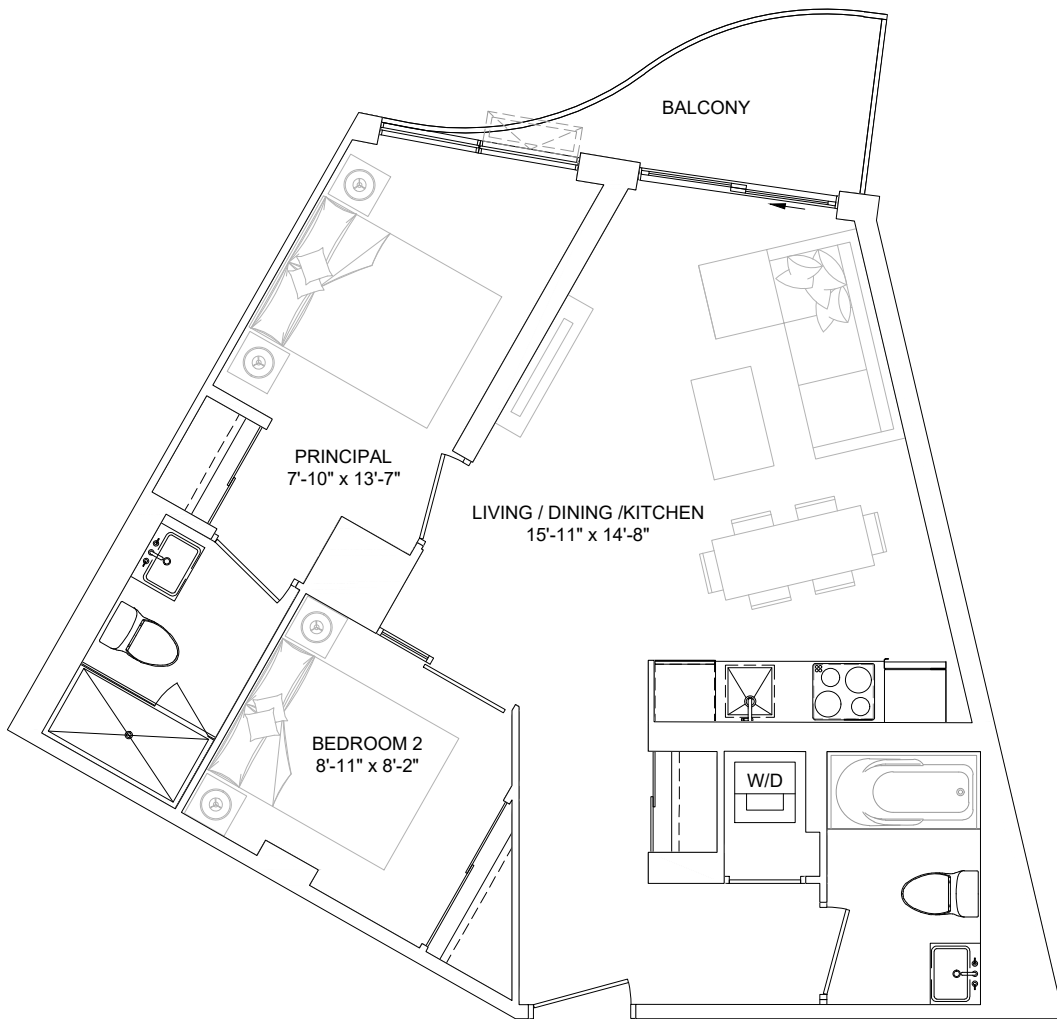

COMBINED AREA 1202 sq.ft

FLOOR 03

SUITE TYPE 2P

SUITE AREA	685 sq.ft
BALCONY AREA	45 - 97 sq.ft
SUITE ON FLOORS	03, 04
SUITE NO.	418, 518

SUITE AS SHOWN	418
SUITE AREA	685 sq.ft
BALCONY AREA	45 sq.ft
COMBINED AREA	730 sq.ft