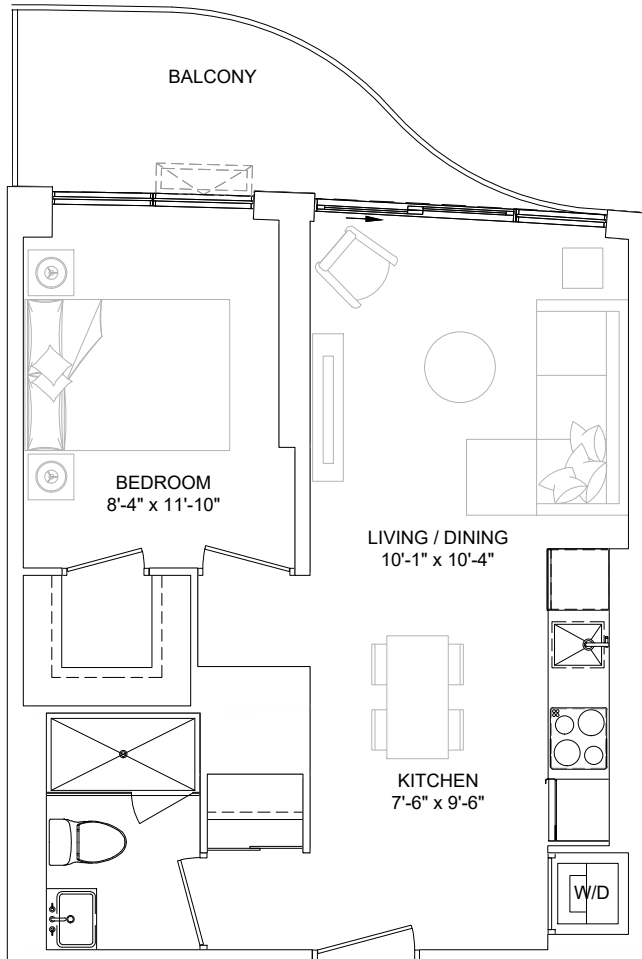

SUITE TYPE 1J

SUITE AREA 502 sq.ft
BALCONY-TERRACE 51 - 135 sq.ft
SUITE ON FLOORS 03 - 05
SUITE NO. 317, 420, 520

SUITE AS SHOWN 420
 SUITE AREA 502 sq.ft
 BALCONY AREA 51 sq.ft
 COMBINED AREA 552 sq.ft

SUITE TYPE 1K

SUITE AREA 506 sq.ft
BALCONY/TERRACE 71/191 sq.ft
SUITE ON FLOORS 01, 02
SUITE NO. 109, 207

SUITE AS SHOWN 207
 SUITE AREA 506 sq.ft
 BALCONY AREA 71 sq.ft
 COMBINED AREA 577 sq.ft

SUITE TYPE 1K-D