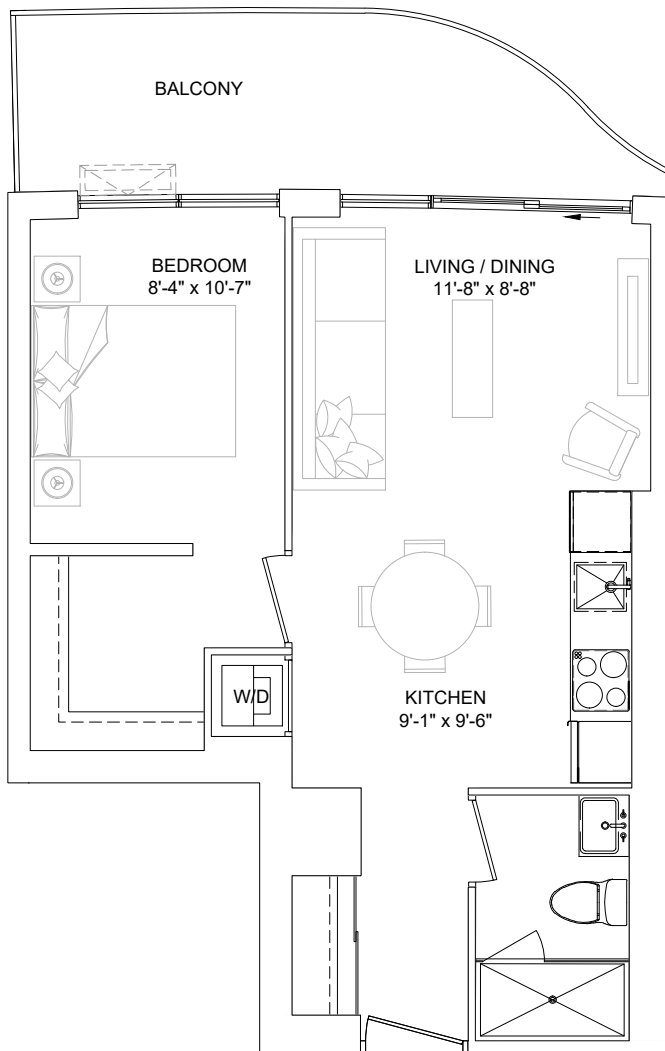

SUITE TYPE 1M

SUITE AREA	516 sq.ft
BALCONY AREA	48 - 107 sq.ft
SUITE ON FLOORS	03 - 07
SUITE NO.	306, 406, 506 606, 706

SUITE AS SHOWN	306
SUITE AREA	516 sq.ft
BALCONY AREA	107 sq.ft
COMBINED AREA	622 sq.ft