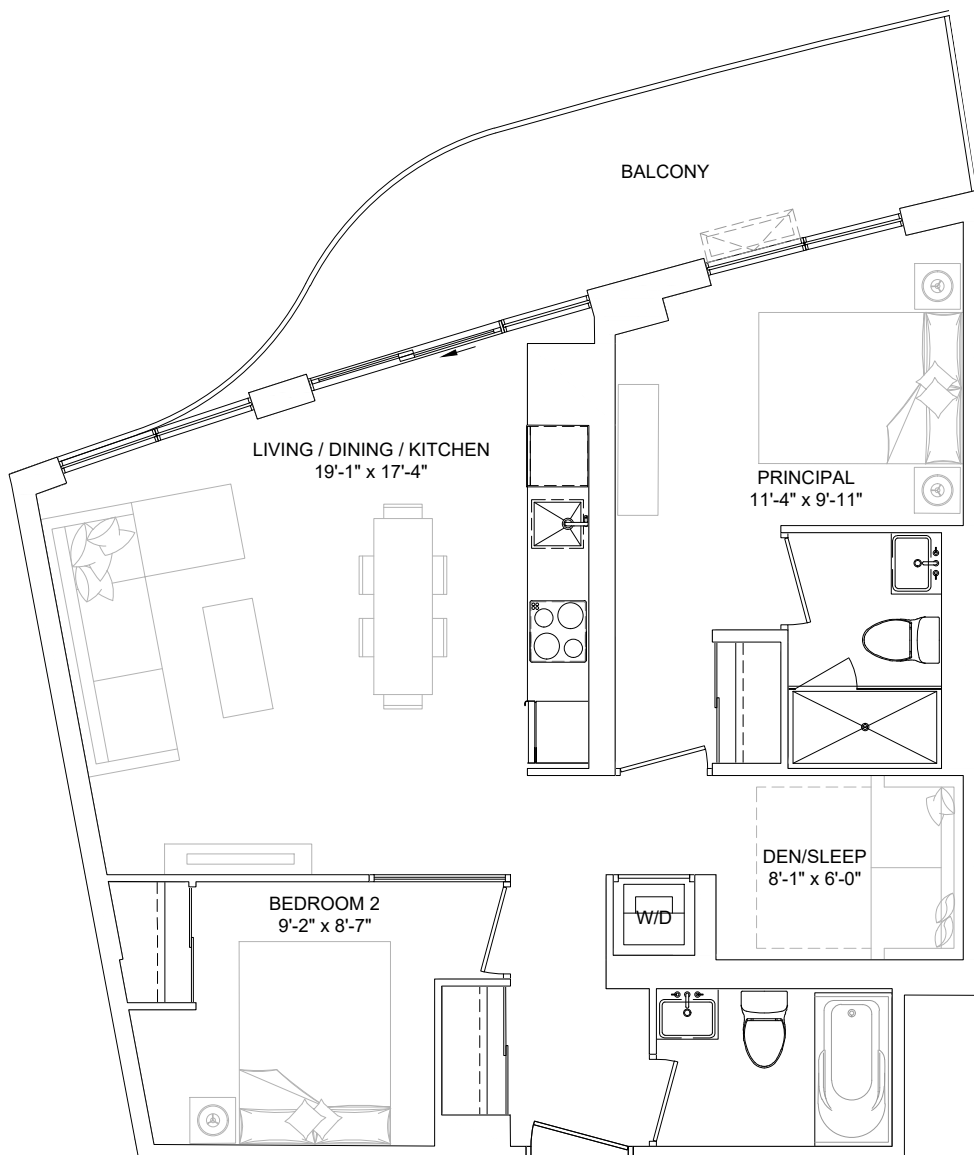

SUITE TYPE 2A-D

SUITE AREA 785 sq.ft
BALCONY AREA 103 - 128 sq.ft
SUITE ON FLOORS 03, 04, 05
SUITE NO. 327, 428, 528

SUITE AS SHOWN 327
SUITE AREA 785 sq.ft
BALCONY AREA 128 sq.ft
COMBINED AREA 913 sq.ft