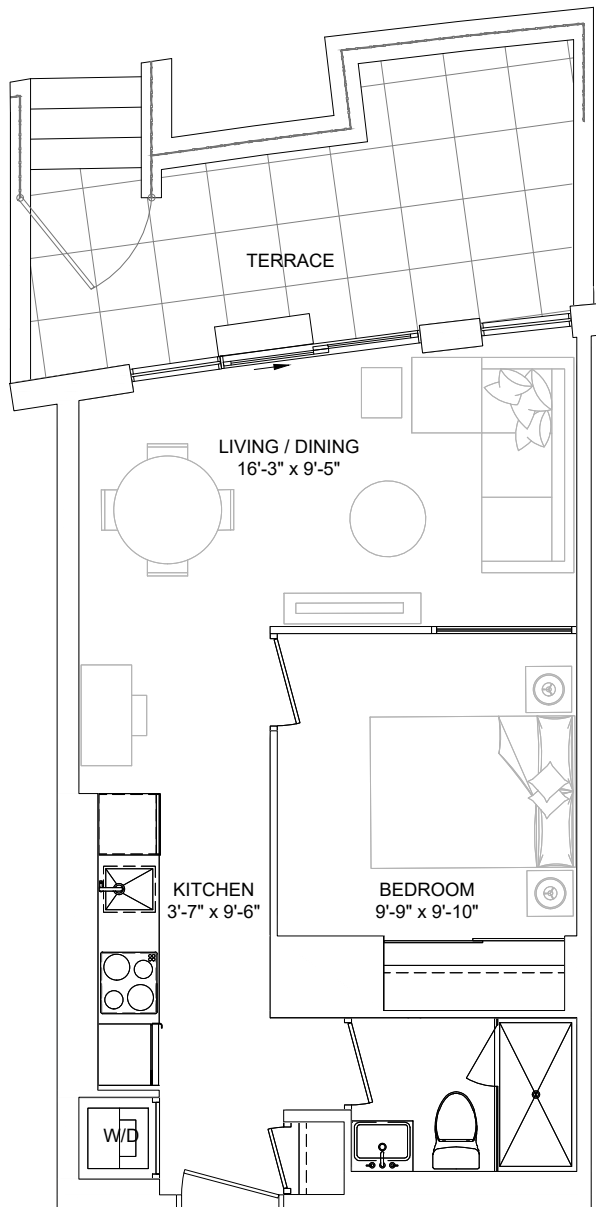

SUITE AS SHOWN 224
 SUITE AREA 536 sq.ft
 BALCONY AREA 57 sq.ft
 COMBINED AREA 593 sq.ft

SUITE TYPE 1D

SUITE AREA 467 sq.ft
TERRACE AREA 189 sq.ft
SUITE ON FLOORS 01
SUITE NO. 118

COMBINED AREA 657 sq.ft

FLOOR 01

SUITE TYPE 1D-D

SUITE AREA 543 sq.ft
BALCONY AREA 72 - 95 sq.ft
SUITE ON FLOORS 03, 04, 05
SUITE NO. 325, 426, 526

SUITE AS SHOWN 325
 SUITE AREA 543 sq.ft
 BALCONY AREA 72 sq.ft
 COMBINED AREA 615 sq.ft

SUITE TYPE 1E

SUITE AREA 481 sq.ft
TERRACE AREA 140 sq.ft
SUITE ON FLOORS 01
SUITE NO. 116

COMBINED AREA 621 sq.ft

FLOOR 01

SUITE TYPE 1E-D

SUITE AREA 545 sq.ft
BALCONY AREA 101 - 122 sq.ft
SUITE ON FLOORS 03 - 07
SUITE NO. 309, 409, 509, 609, 709