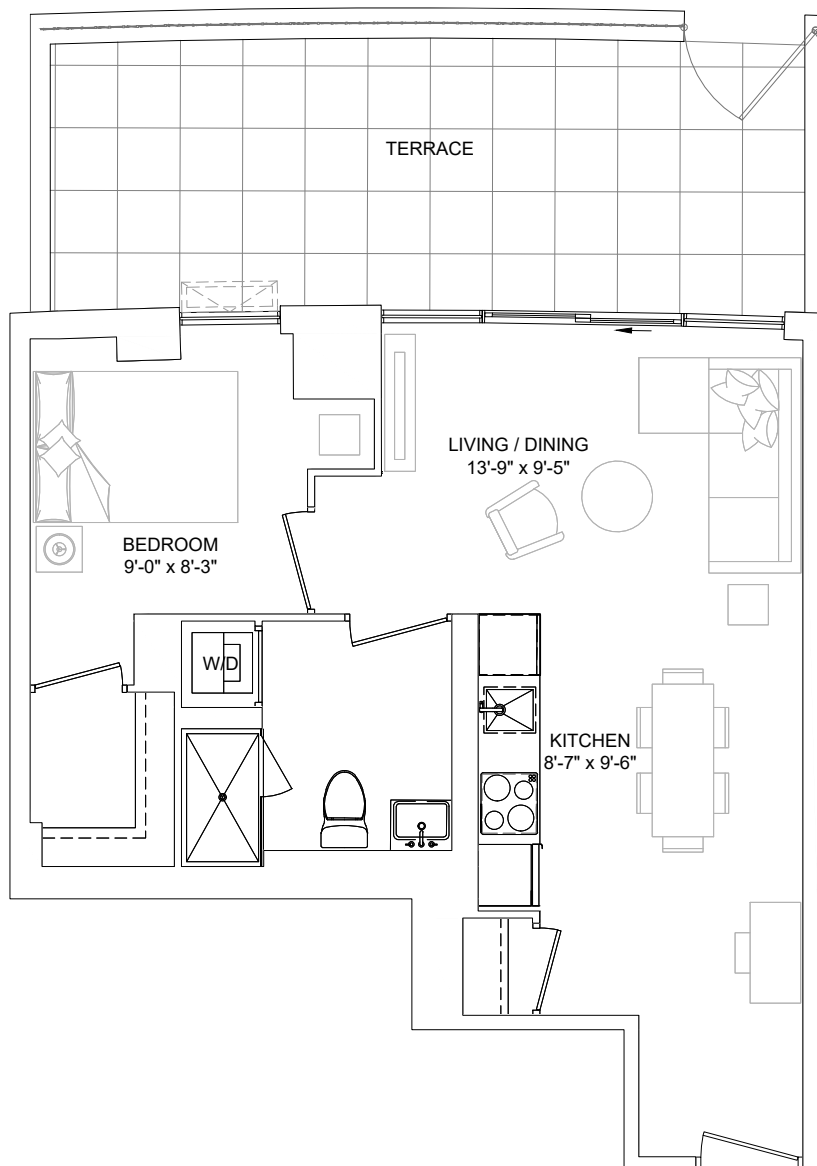

SUITE TYPE 1S(BF)

SUITE AREA 584 sq.ft
TERRACE AREA 236 sq.ft
SUITE ON FLOORS 01
SUITE NO. 104

COMBINED AREA 820 sq.ft