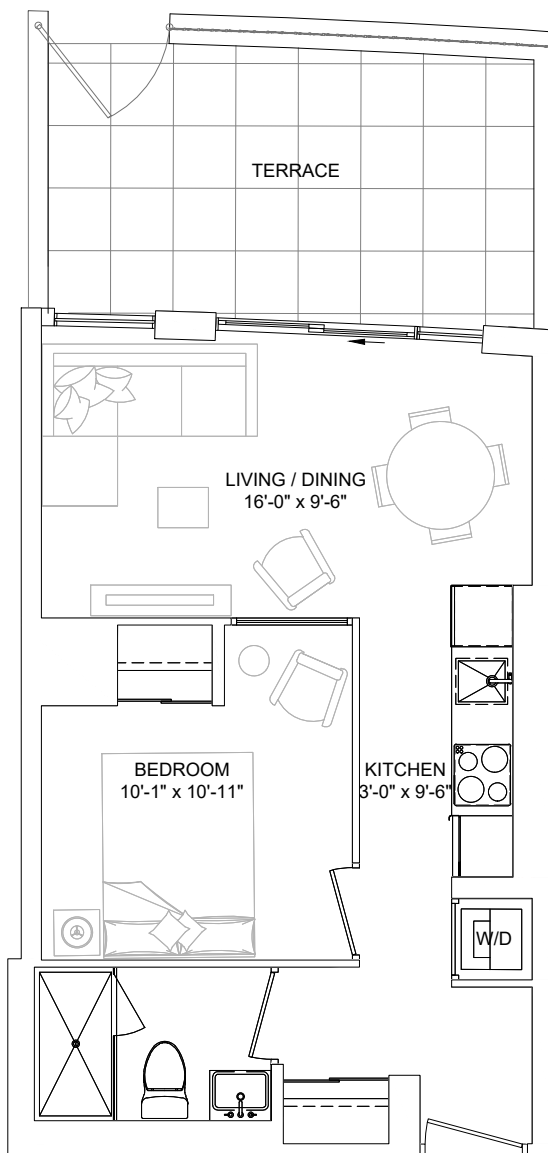

SUITE TYPE 1B-D

SUITE AREA 536 sq.ft
BALCONY/TERRACE 51 - 138 sq.ft
SUITE ON FLOORS 03, 04, 05
SUITE NO. 319, 419, 519

SUITE AS SHOWN 319
 SUITE AREA 536 sq.ft
 BALCONY AREA 88 sq.ft
 COMBINED AREA 624 sq.ft

SUITE TYPE 1C

SUITE AREA 466 sq.ft
TERRACE AREA 154 sq.ft
SUITE ON FLOORS 01
SUITE NO. 102

COMBINED AREA 620 sq.ft

FLOOR 01

SUITE TYPE 1C-D

SUITE AREA 536 sq.ft
BALCONY AREA 57 - 102 sq.ft
SUITE ON FLOORS 03, 04, 05
SUITE NO. 324, 425, 525