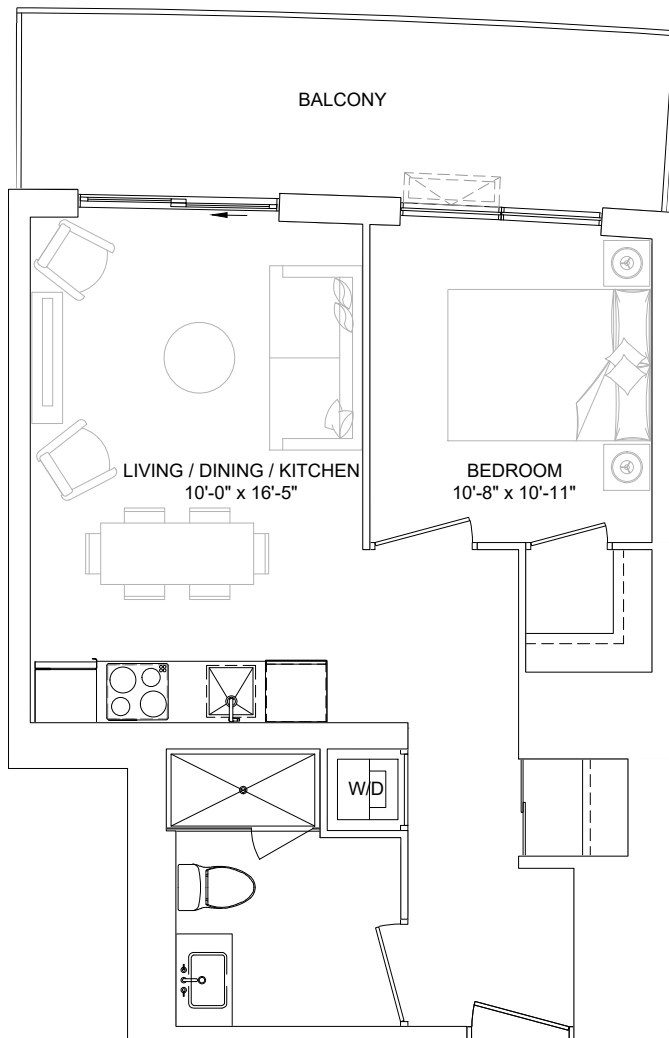

SUITE TYPE 1Q(BF)

SUITE AREA	530 sq.ft
BALCONY AREA	65 - 124 sq.ft
SUITE ON FLOORS	03 - 07
SUITE NO.	303, 403, 503 603, 703

SUITE AS SHOWN	203
SUITE AREA	530 sq.ft
BALCONY AREA	124 sq.ft
COMBINED AREA	653 sq.ft