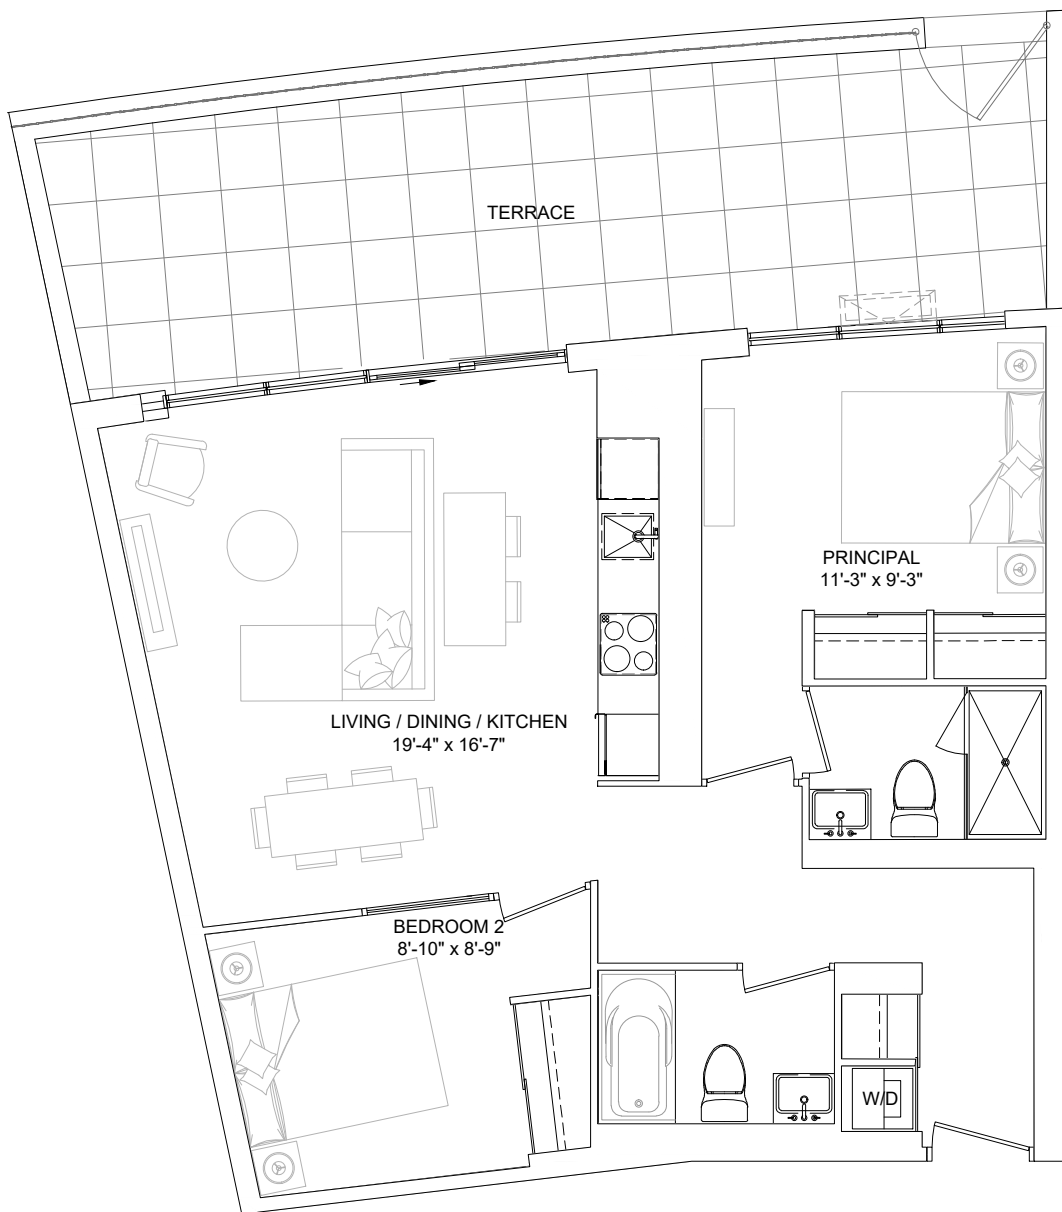

SUITE TYPE 2AL

SUITE AREA 793 sq.ft
TERRACE AREA 308 sq.ft
SUITE ON FLOORS 01
SUITE NO. 103

COMBINED AREA 1101 sq.ft