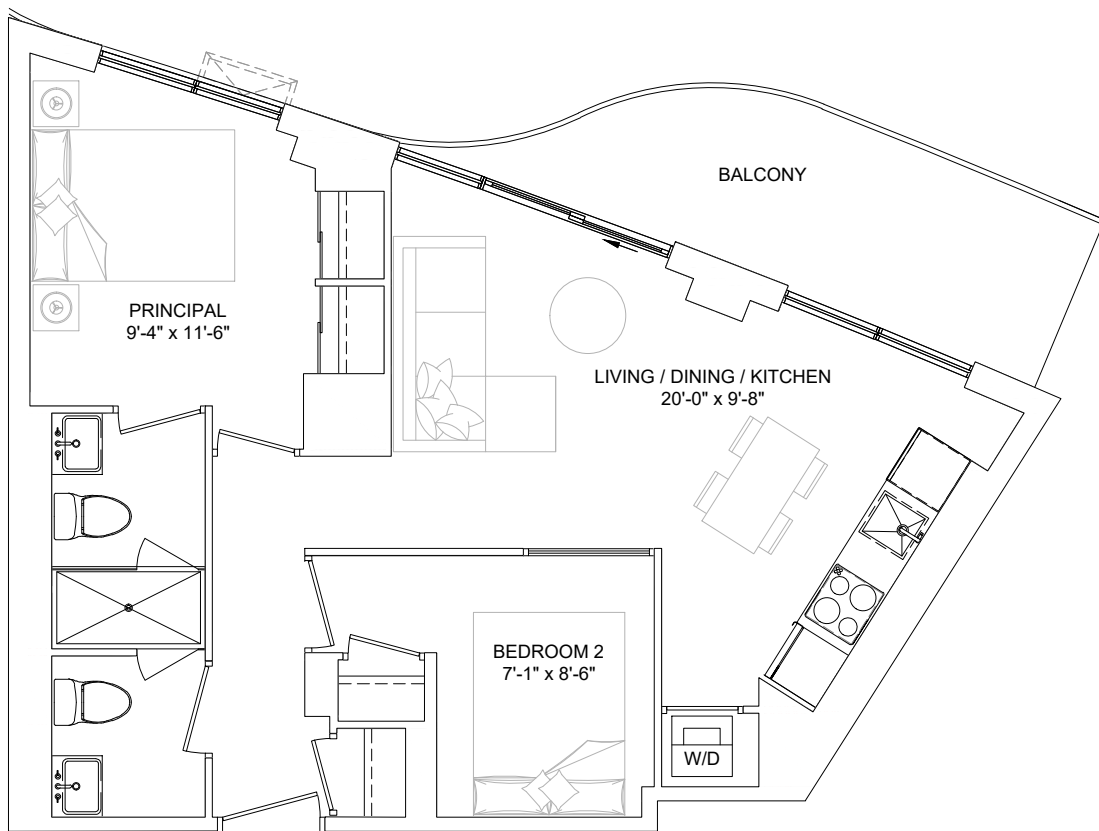

SUITE TYPE 2C

SUITE AREA	621 - 625 sq.ft
BALCONY/TERRACE	102 / 350 sq.ft
SUITE ON FLOORS	01, 02
SUITE NO.	113, 211

SUITE AS SHOWN	211
SUITE AREA	621 sq.ft
BALCONY AREA	102 sq.ft
COMBINED AREA	723 sq.ft