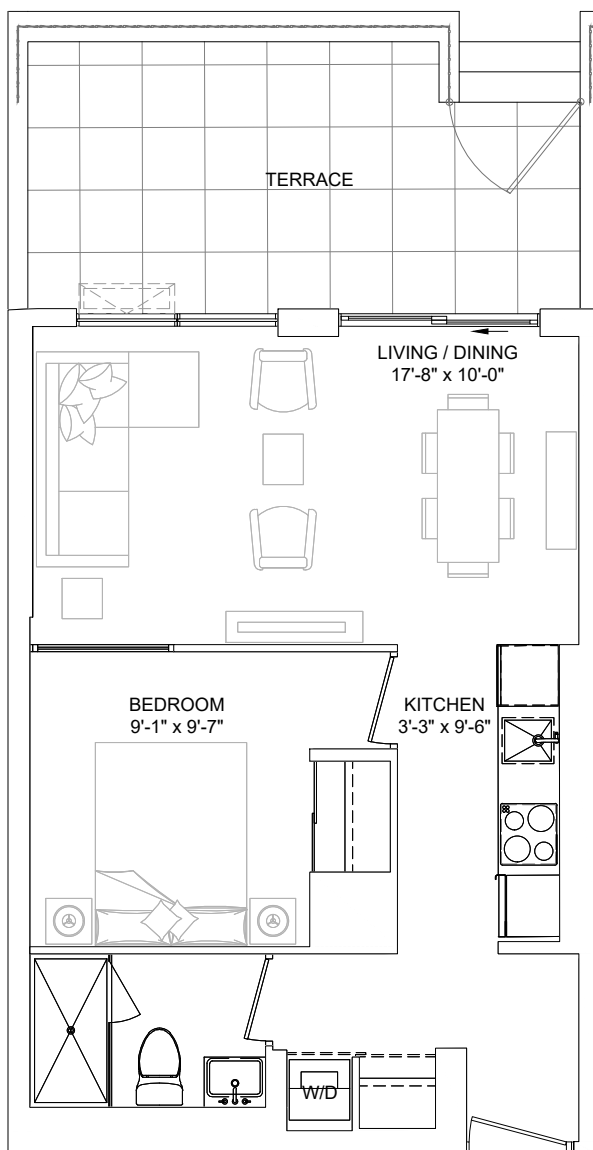

SUITE TYPE 1N

SUITE AREA 520 sq.ft
TERRACE AREA 163 sq.ft
SUITE ON FLOORS 01
SUITE NO. 121

COMBINED AREA 682 sq.ft