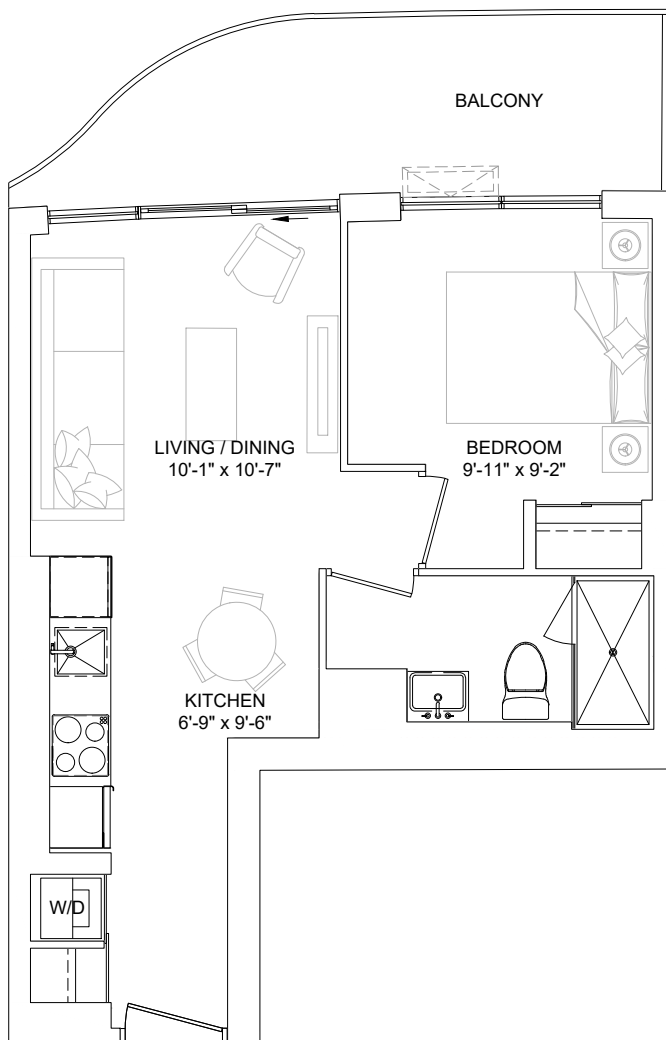

SUITE TYPE 1A

SUITE AREA	459 sq.ft
BALCONY AREA	86 - 107 sq.ft
SUITE ON FLOORS	03 - 07
SUITE NO.	302, 402, 502 602, 702

SUITE AS SHOWN	302
SUITE AREA	459 sq.ft
BALCONY AREA	107 sq.ft
COMBINED AREA	565 sq.ft

SUITE TYPE 1A-D

SUITE AREA 529 sq.ft
BALCONY/TERRACE 73 - 132 sq.ft
SUITE ON FLOORS 03, 04, 05
SUITE NO. 318, 421, 521

SUITE AS SHOWN 421
 SUITE AREA 529 sq.ft
 BALCONY AREA 118 sq.ft
 COMBINED AREA 647 sq.ft