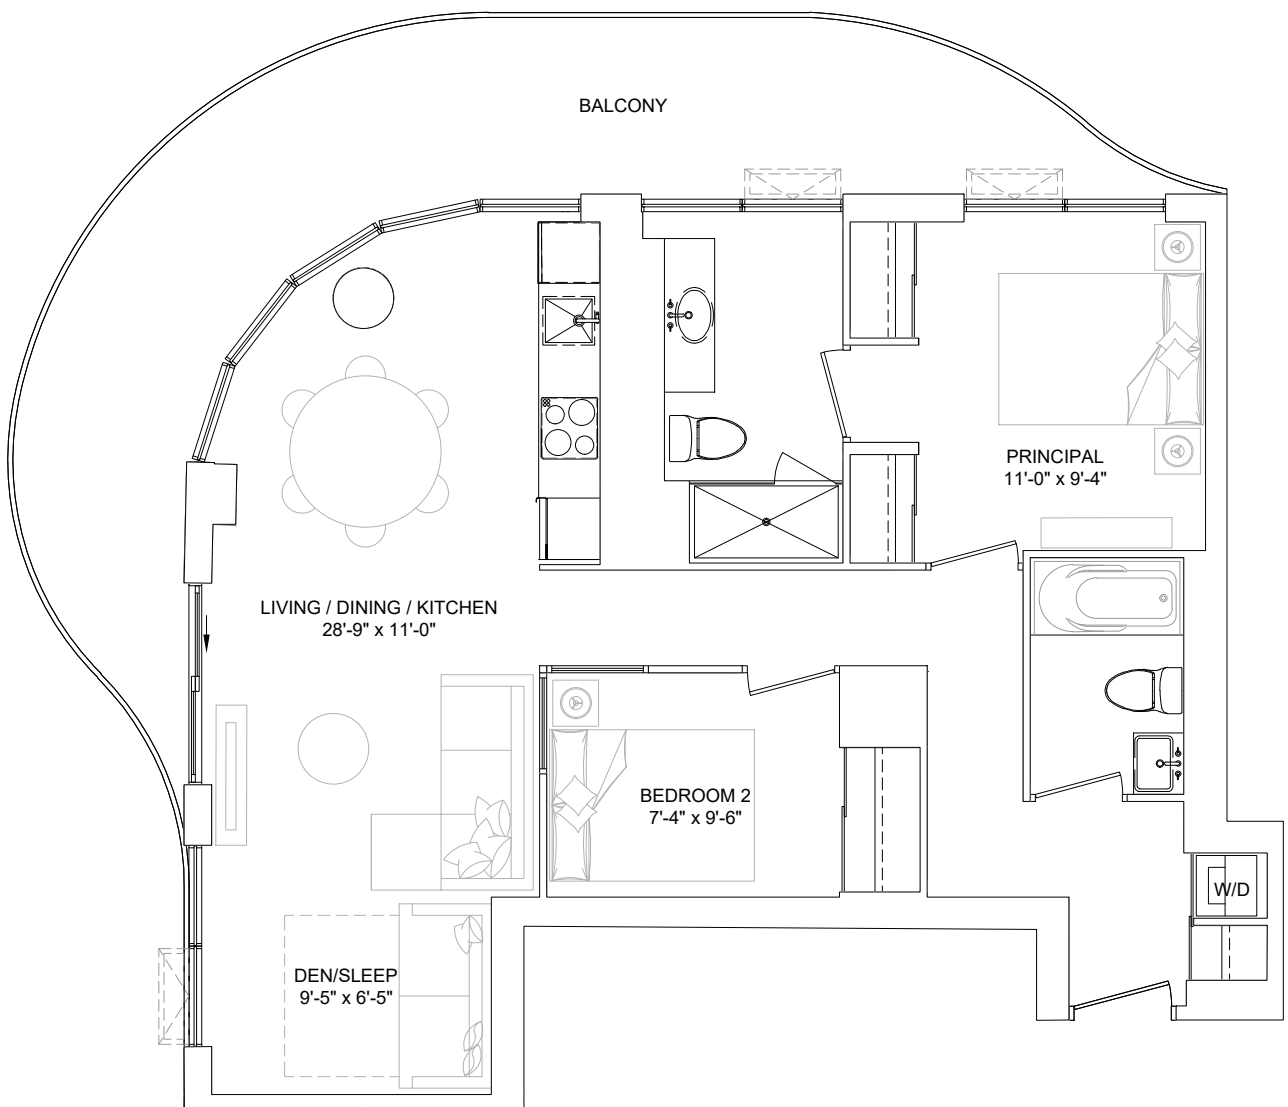

SUITE TYPE 2B-D

SUITE AREA	866 sq.ft
TERRACE/BALCONY	121 - 376 sq.ft
SUITE ON FLOORS	03 - 09
SUITE NO.	313, 413, 513 613, 713, 808 907
SUITE AS SHOWN	413
SUITE AREA	866 sq.ft
BALCONY AREA	258 sq.ft
COMBINED AREA	1124 sq.ft