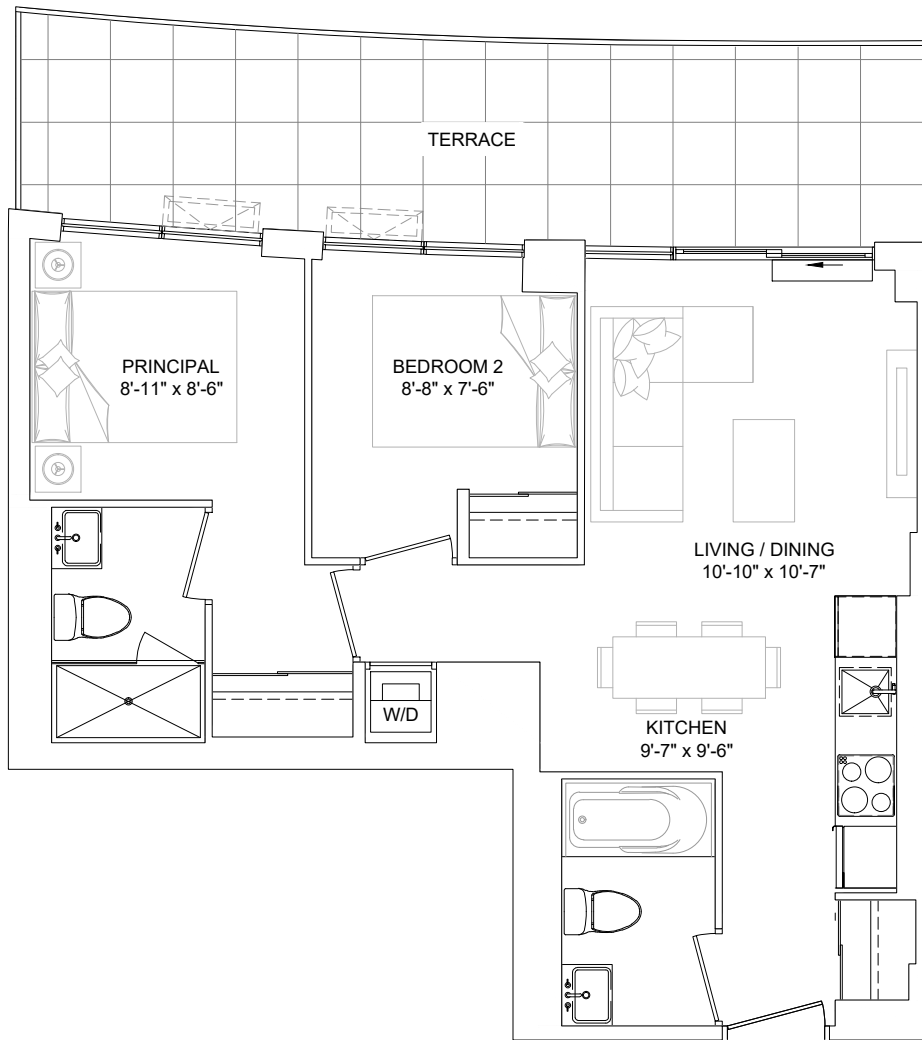

SUITE TYPE 2E

SUITE AREA 628 sq.ft
TERRACE AREA 192 sq.ft
SUITE ON FLOORS 03
SUITE NO. 319

COMBINED AREA 819 sq.ft