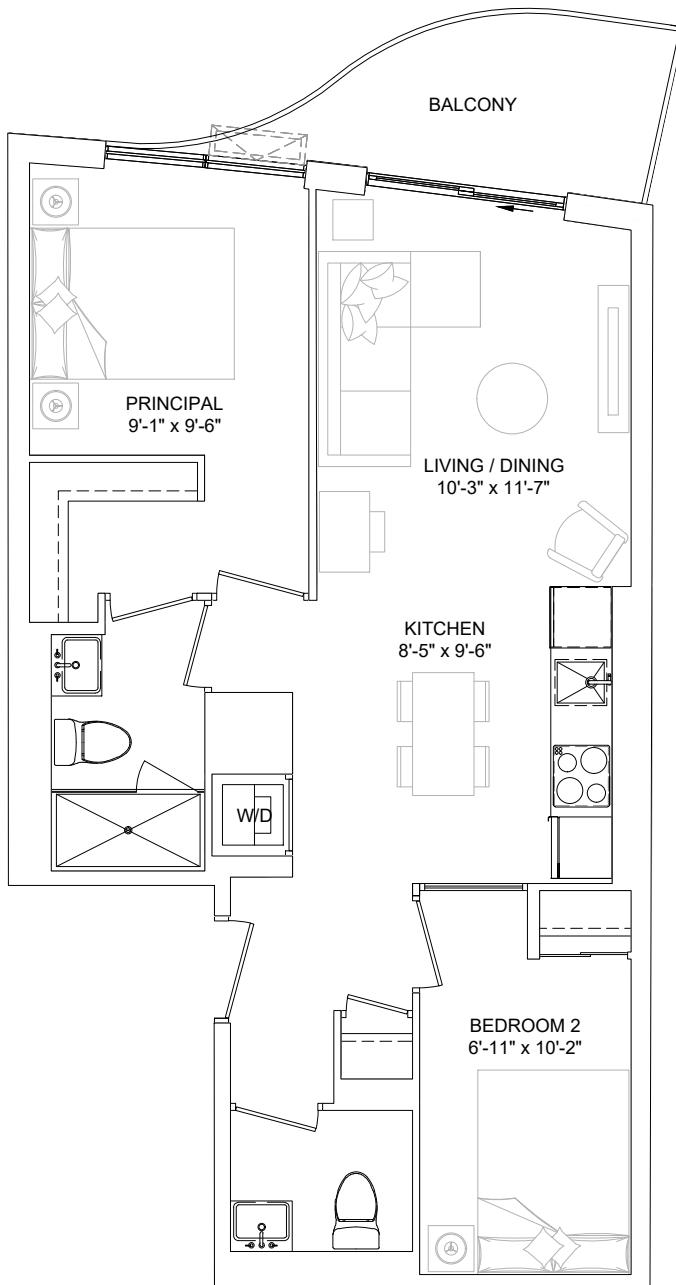

SUITE TYPE 2K

SUITE AREA 657 sq.ft
BALCONY/TERRACE 61 / 184 sq.ft
SUITE ON FLOORS 01, 02
SUITE NO. 110, 208

SUITE AS SHOWN 208
SUITE AREA 657 sq.ft
BALCONY AREA 61 sq.ft
COMBINED AREA 718 sq.ft