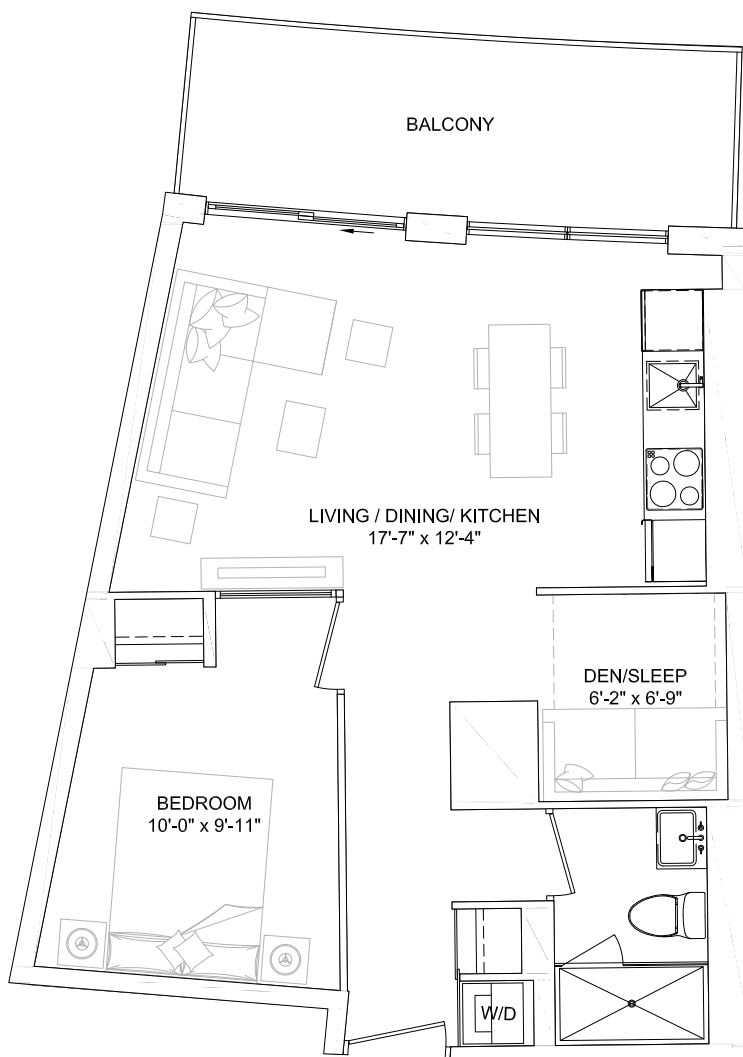

SUITE TYPE 1H-D

SUITE AREA	558 sq.ft
BALCONY AREA	43 - 105 sq.ft
SUITE ON FLOORS	03 - 07
SUITE NO.	310, 410, 510, 610, 710

SUITE AS SHOWN	310
SUITE AREA	558 sq.ft
BALCONY AREA	105 sq.ft
COMBINED AREA	663 sq.ft