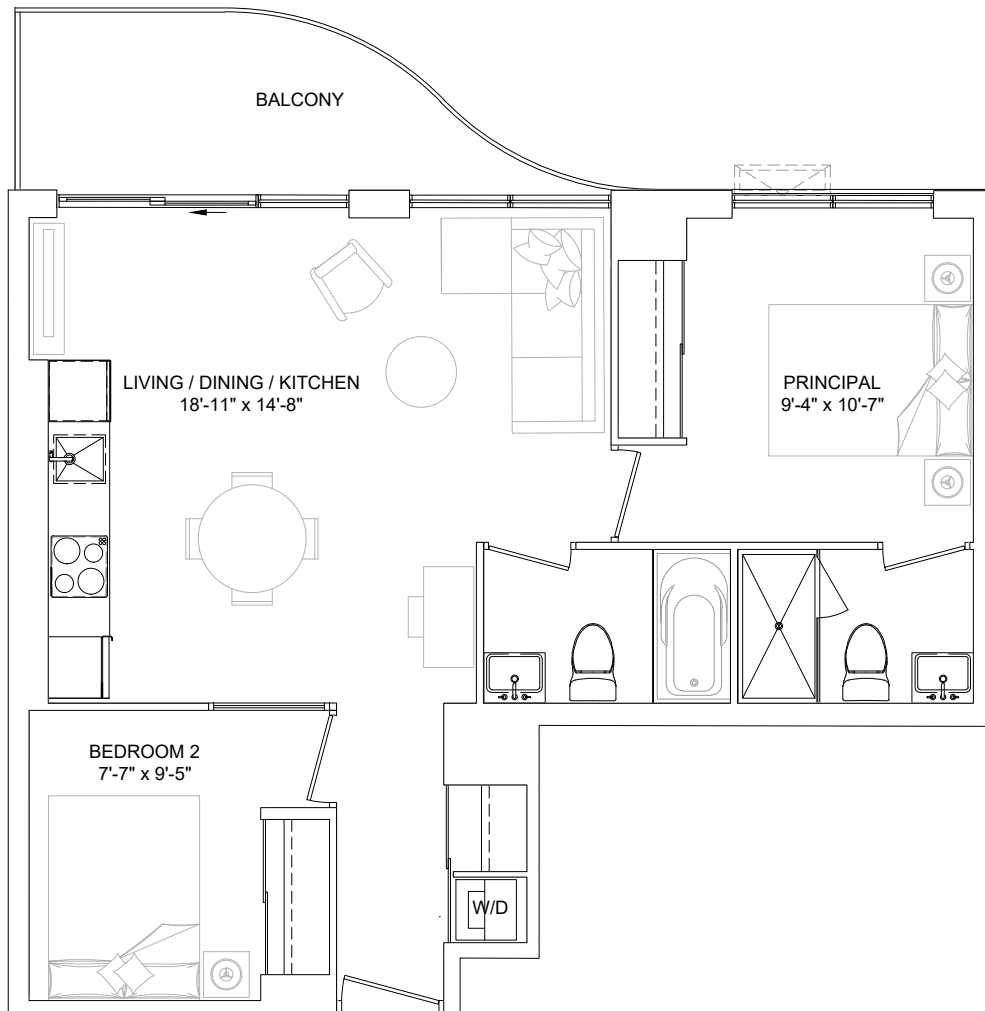

SUITE TYPE 2Y

SUITE AREA 711 sq.ft
BALCONY/TERRACE 81/213 sq.ft
SUITE ON FLOORS 06, 07
SUITE NO. 616, 716

SUITE AS SHOWN 616
SUITE AREA 711 sq.ft
BALCONY AREA 81 sq.ft
COMBINED AREA 792 sq.ft