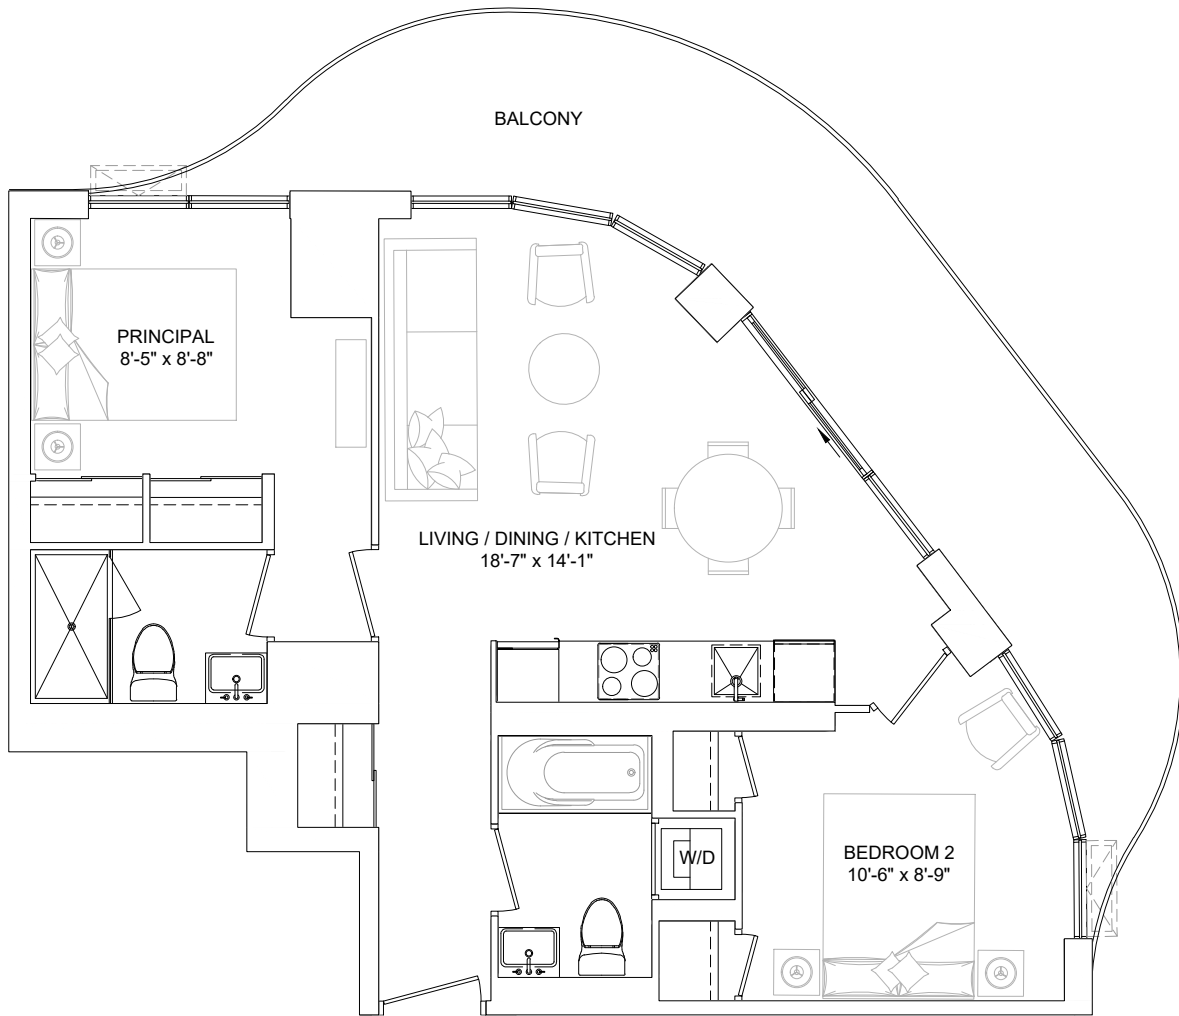

SUITE TYPE 2W

SUITE AREA 710 sq.ft
BALCONY/TERRACE 228/475 sq.ft
SUITE ON FLOORS 06, 07
SUITE NO. 617, 717

SUITE AS SHOWN 717
SUITE AREA 710 sq.ft
BALCONY AREA 228 sq.ft
COMBINED AREA 938 sq.ft