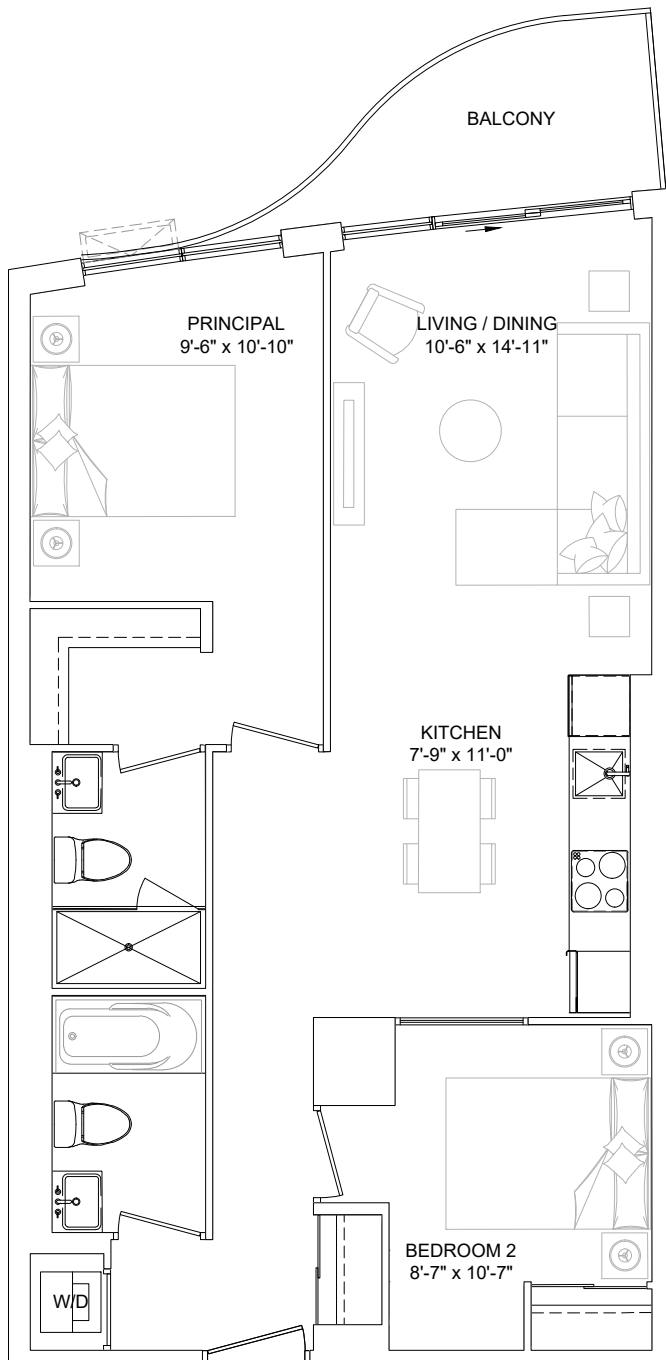

SUITE TYPE 2AK

SUITE AREA 776 sq.ft
BALCONY AREA 57 - 126 sq.ft
SUITE ON FLOORS 03, 04, 05
SUITE NO. 329, 430, 530

SUITE AS SHOWN 329
SUITE AREA 776 sq.ft
BALCONY AREA 57 sq.ft
COMBINED AREA 833 sq.ft