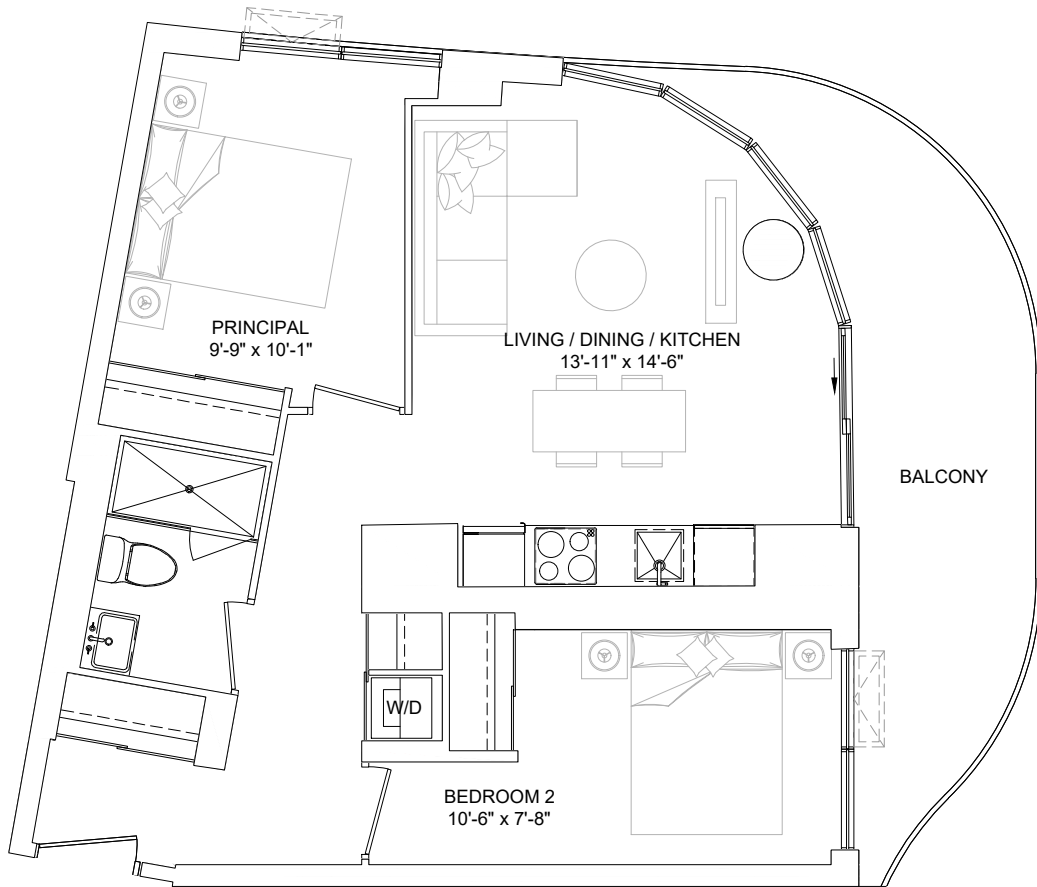

SUITE TYPE 2L

SUITE AREA	657 sq.ft
BALCONY/TERRACE	136 - 234 sq.ft
SUITE ON FLOORS	03 - 07
SUITE NO.	312, 412, 512, 612, 712

SUITE AS SHOWN	412
SUITE AREA	657 sq.ft
BALCONY AREA	136 sq.ft
COMBINED AREA	792 sq.ft