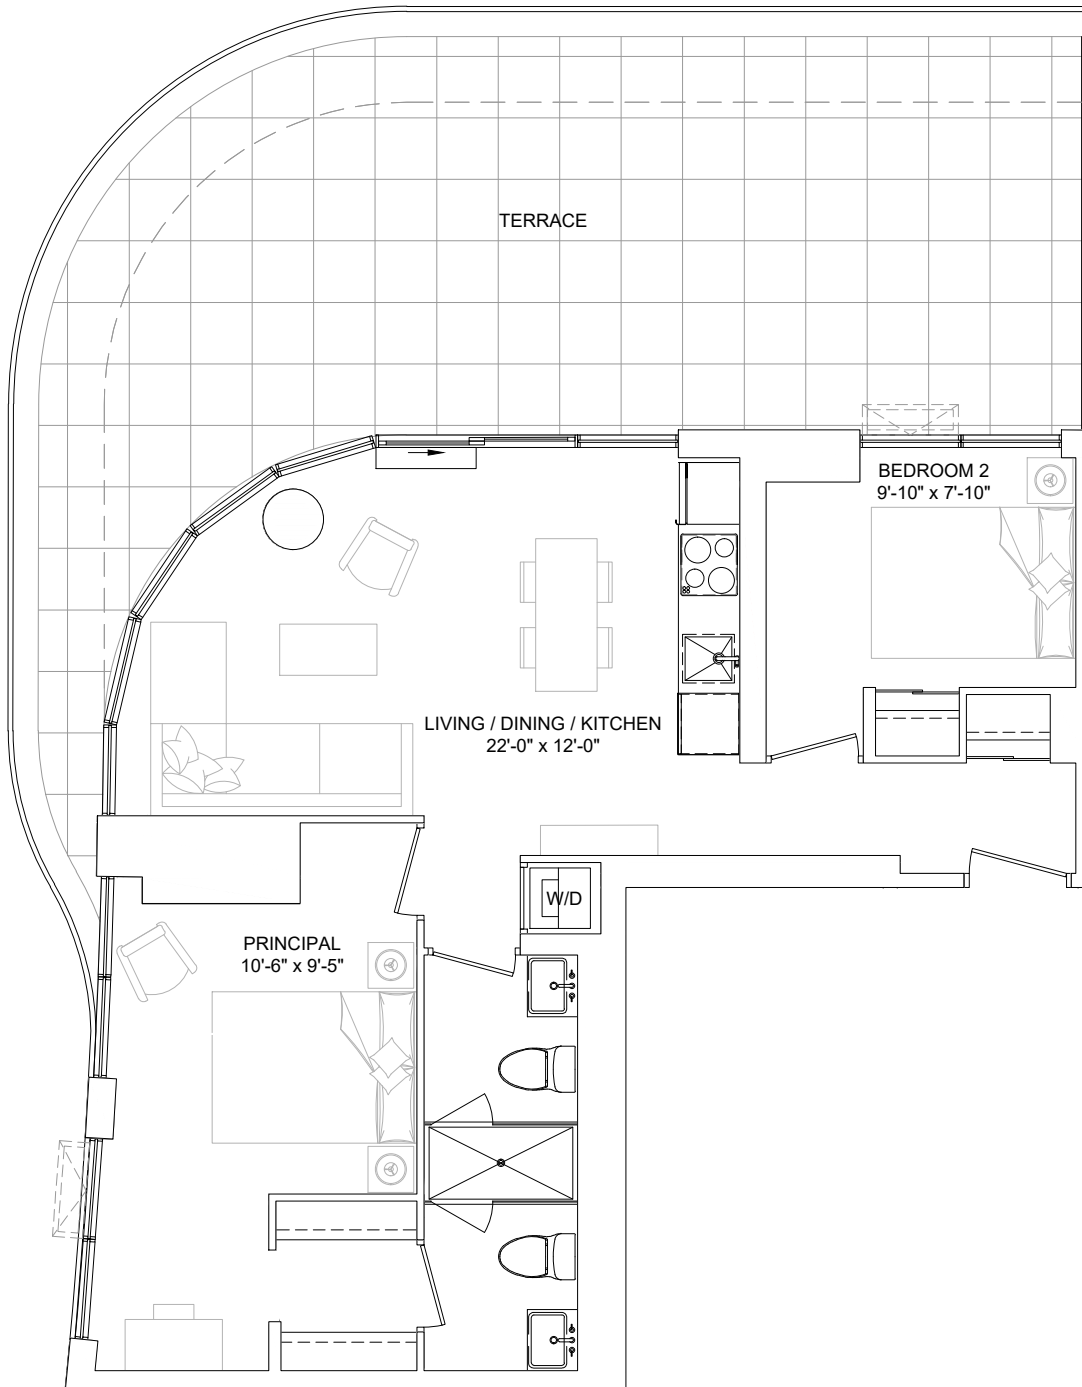

SUITE TYPE 2AC

SUITE AREA 731 sq.ft
TERRACE AREA 508 sq.ft
SUITE ON FLOORS 05
SUITE NO. 522

COMBINED AREA 1239 sq.ft

FLOOR 04