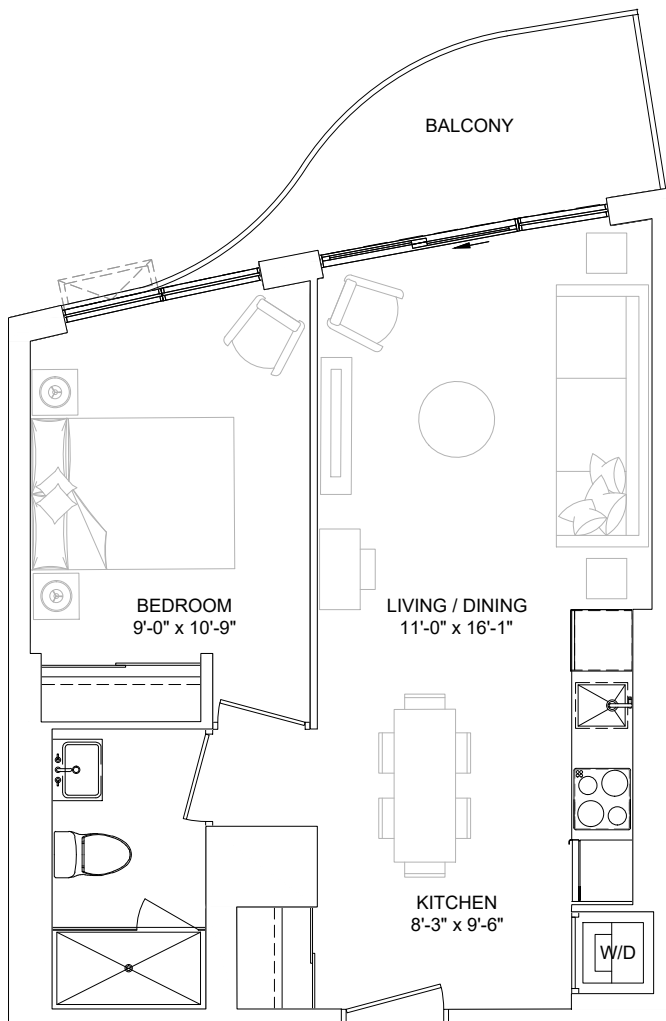

SUITE TYPE 1P

SUITE AREA 526 sq.ft
BALCONY/TERRACE 66/173 sq.ft
SUITE ON FLOORS 01 , 02
SUITE NO. 115 , 213

SUITE AS SHOWN 213
SUITE AREA 526sq.ft
BALCONY AREA 66 sq.ft
COMBINED AREA 592 sq.ft