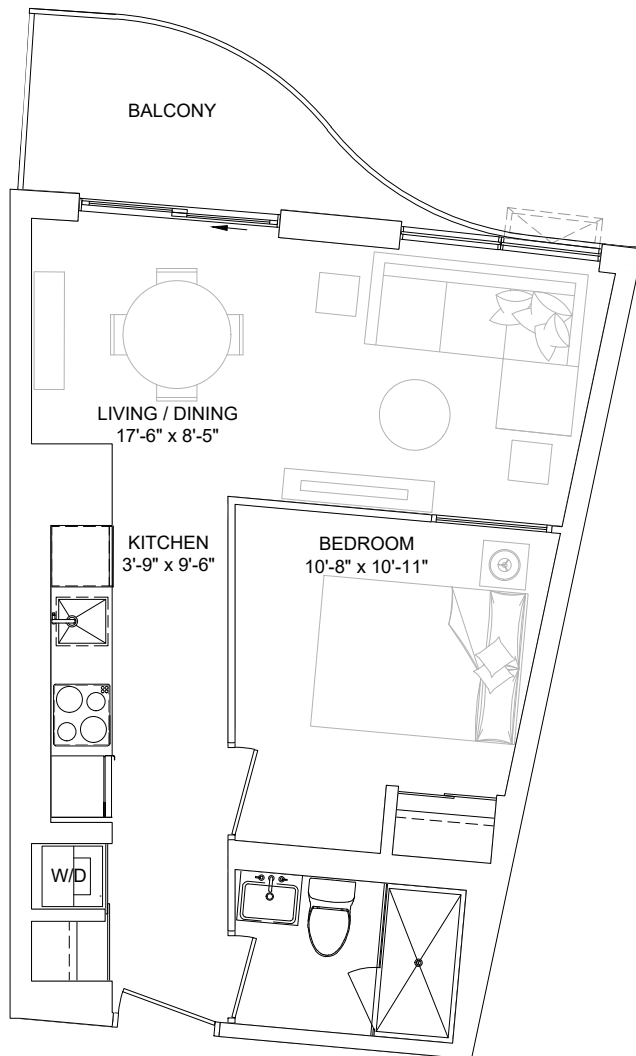

SUITE TYPE 1A

SUITE AREA	459 sq.ft
BALCONY AREA	86 - 107 sq.ft
SUITE ON FLOORS	03 - 07
SUITE NO.	302, 402, 502 602, 702

SUITE AS SHOWN	302
SUITE AREA	459 sq.ft
BALCONY AREA	107 sq.ft
COMBINED AREA	565 sq.ft

SUITE TYPE 1A-D

SUITE AREA 529 sq.ft
BALCONY/TERRACE 73 - 132 sq.ft
SUITE ON FLOORS 03, 04, 05
SUITE NO. 318, 421, 521

SUITE AS SHOWN 421
 SUITE AREA 529 sq.ft
 BALCONY AREA 118 sq.ft
 COMBINED AREA 647 sq.ft

SUITE TYPE 1B

SUITE AREA	461 sq.ft
BALCONY AREA	57 - 83 sq.ft
SUITE ON FLOORS	03 - 07
SUITE NO.	304, 404, 504 604, 704

SUITE AS SHOWN	304
SUITE AREA	461 sq.ft
BALCONY AREA	57 sq.ft
COMBINED AREA	518 sq.ft