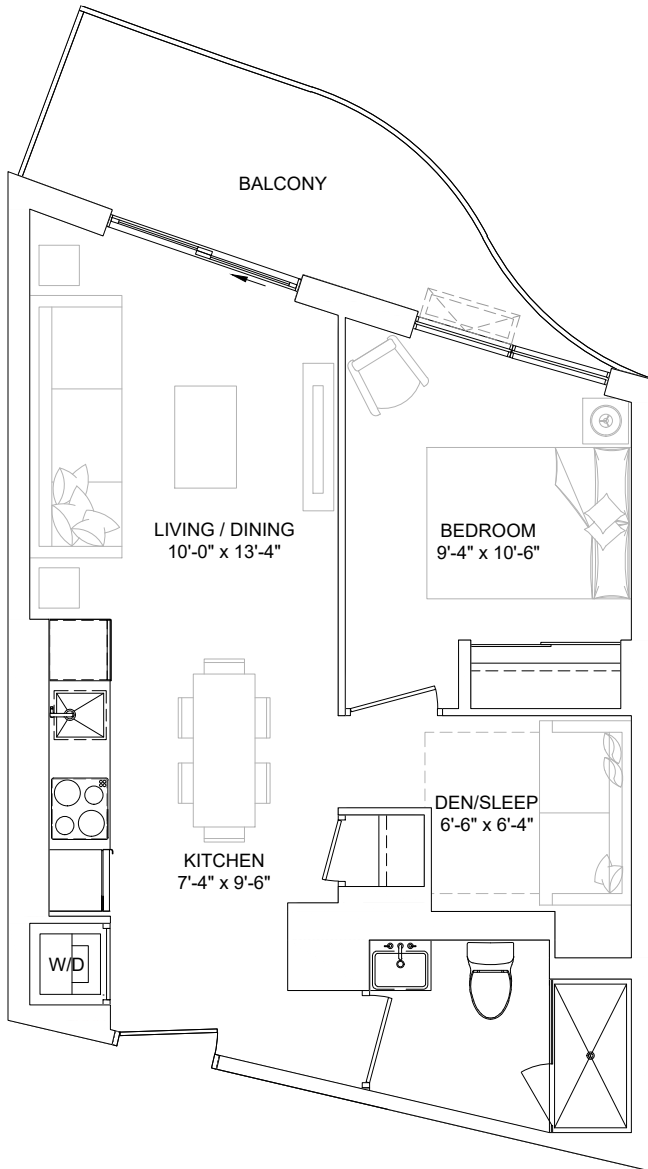

SUITE TYPE 1A-D

SUITE AREA 529 sq.ft
BALCONY/TERRACE 73 - 132 sq.ft
SUITE ON FLOORS 03, 04, 05
SUITE NO. 318, 421, 521

SUITE AS SHOWN 421
 SUITE AREA 529 sq.ft
 BALCONY AREA 118 sq.ft
 COMBINED AREA 647 sq.ft

SUITE TYPE 1B

SUITE AREA	461 sq.ft
BALCONY AREA	57 - 83 sq.ft
SUITE ON FLOORS	03 - 07
SUITE NO.	304, 404, 504 604, 704

SUITE AS SHOWN	304
SUITE AREA	461 sq.ft
BALCONY AREA	57 sq.ft
COMBINED AREA	518 sq.ft

SUITE TYPE 1B-D

SUITE AREA 536 sq.ft
BALCONY/TERRACE 51 - 138 sq.ft
SUITE ON FLOORS 03, 04, 05
SUITE NO. 319, 419, 519

SUITE AS SHOWN 319
 SUITE AREA 536 sq.ft
 BALCONY AREA 88 sq.ft
 COMBINED AREA 624 sq.ft