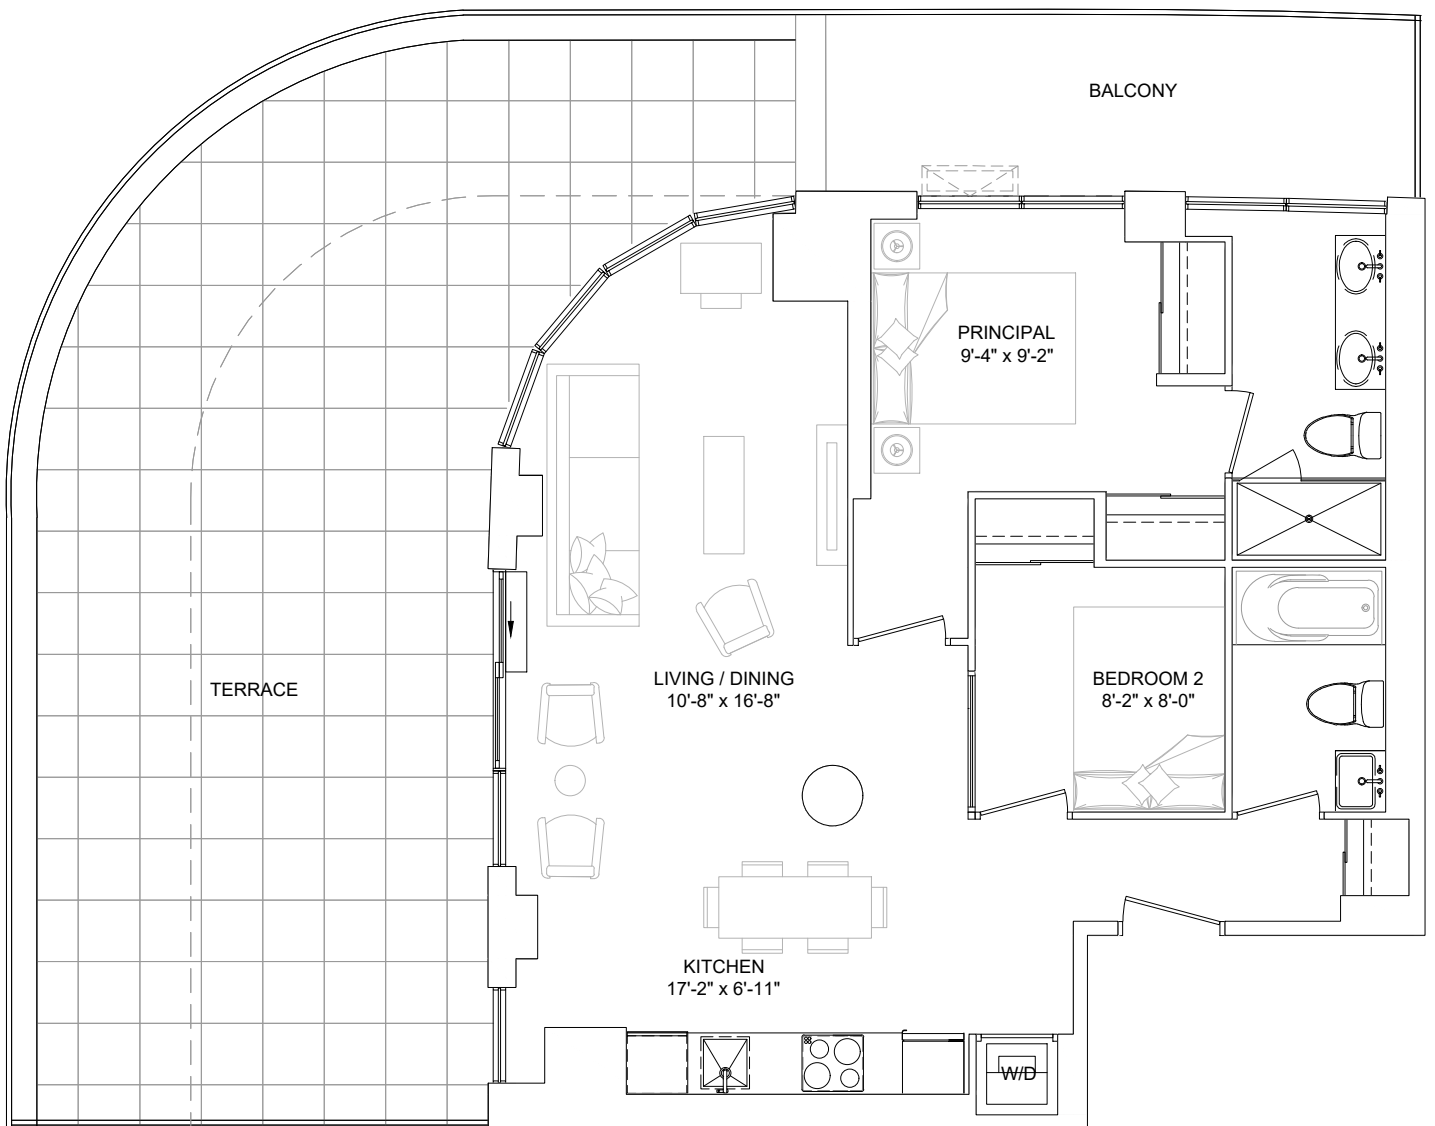

SUITE TYPE 2AN

SUITE AREA 822 sq.ft
BALCONY/TERRACE 113 + 590 sq.ft
SUITE ON FLOORS 04
SUITE NO. 423

COMBINED AREA 1525 sq.ft