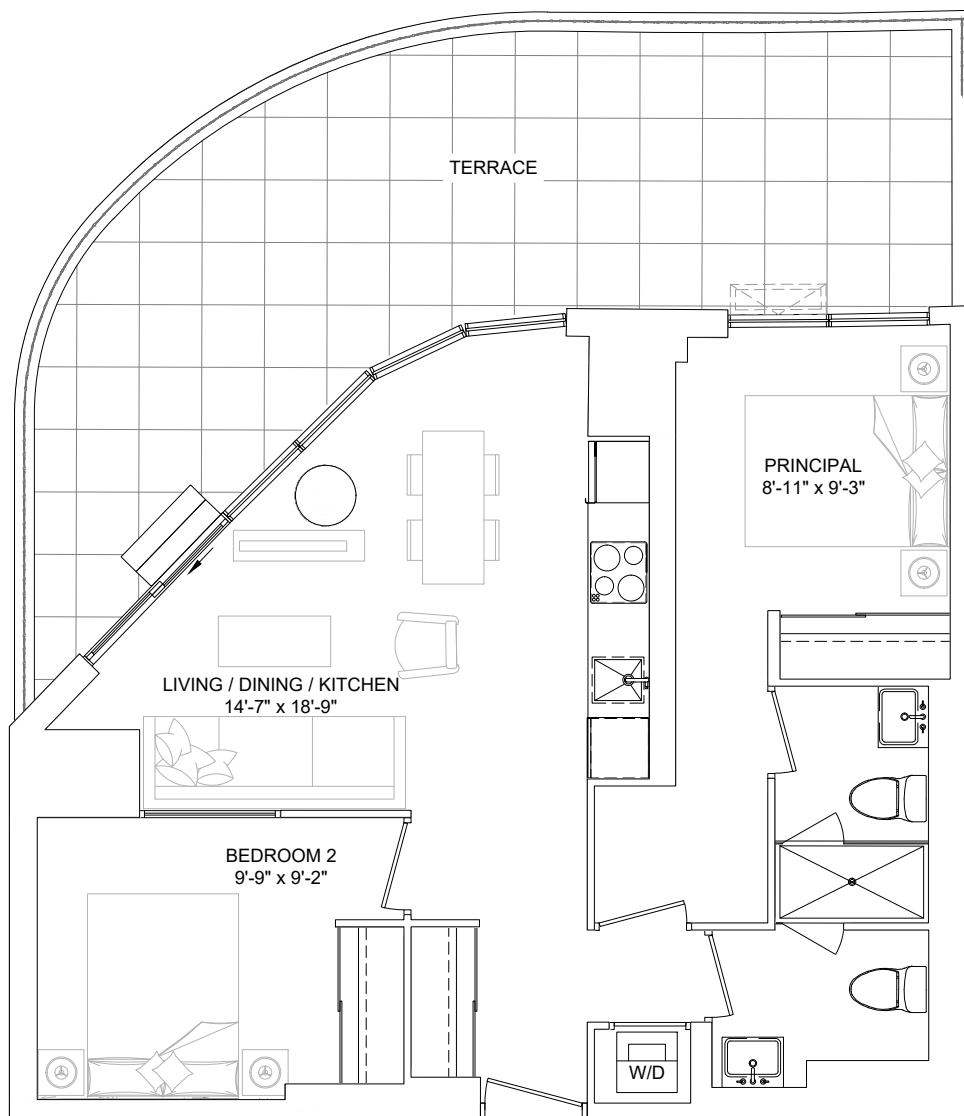

SUITE TYPE 2U

SUITE AREA 709 sq.ft
TERRACE AREA 327 sq.ft
SUITE ON FLOORS 01
SUITE NO. 106

COMBINED AREA 1037 sq.ft