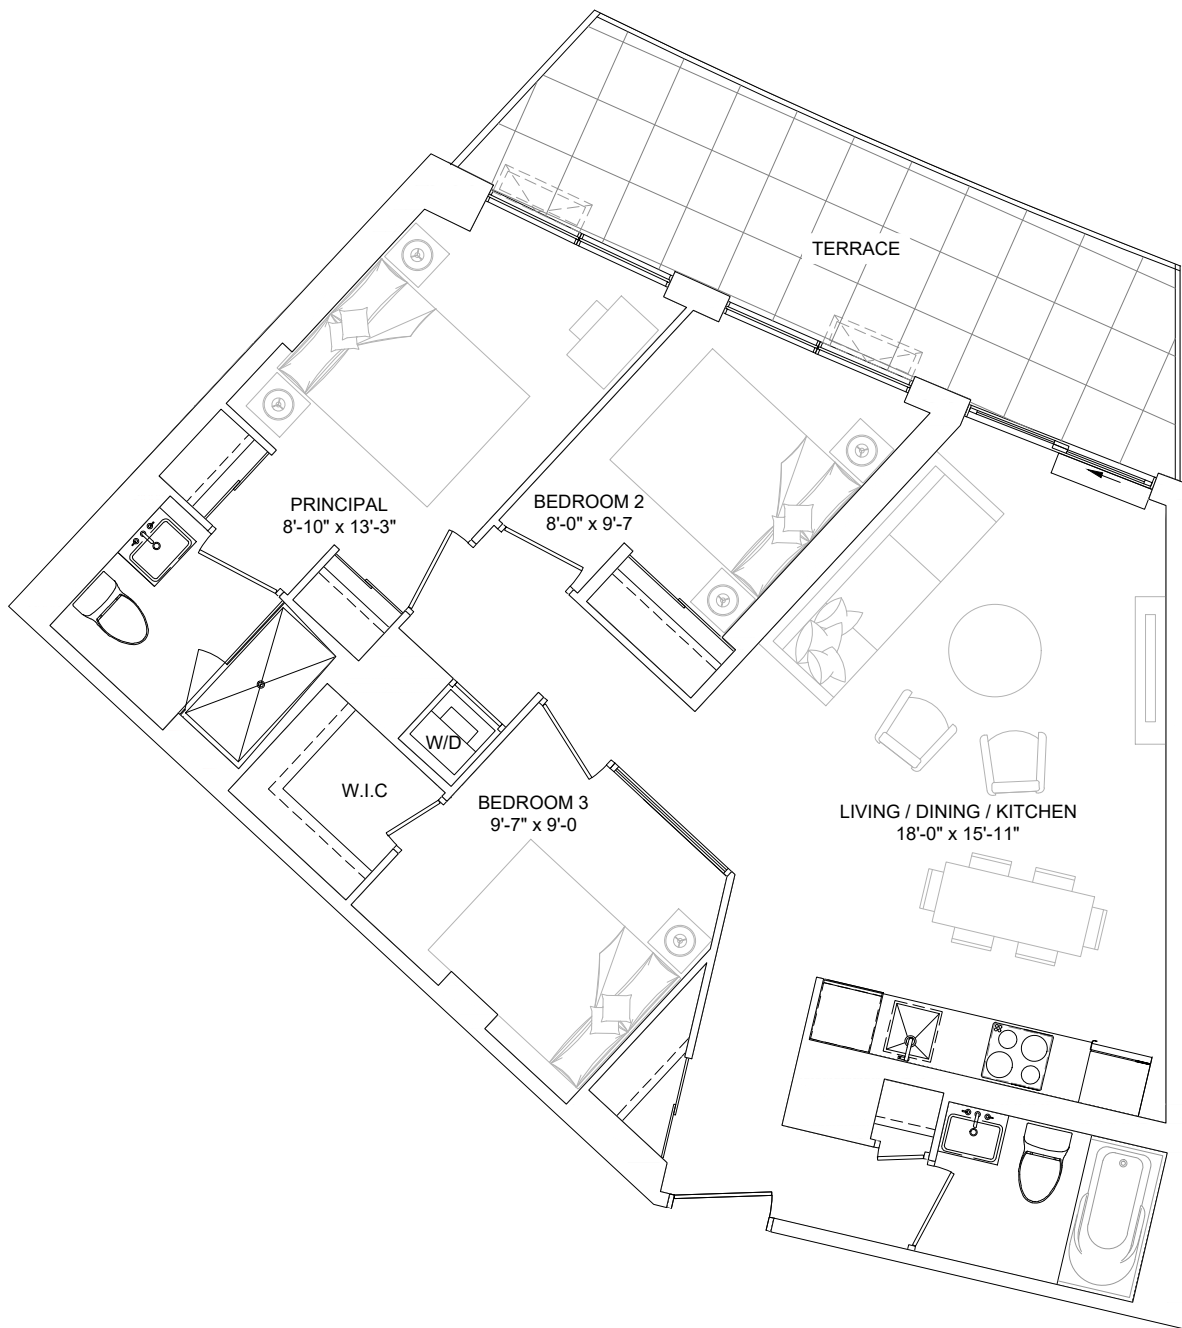

SUITE TYPE 3C

SUITE AREA 890 sq.ft
TERRACE AREA 152 sq.ft
SUITE ON FLOORS 03
SUITE NO. 315

COMBINED AREA 1042 sq.ft