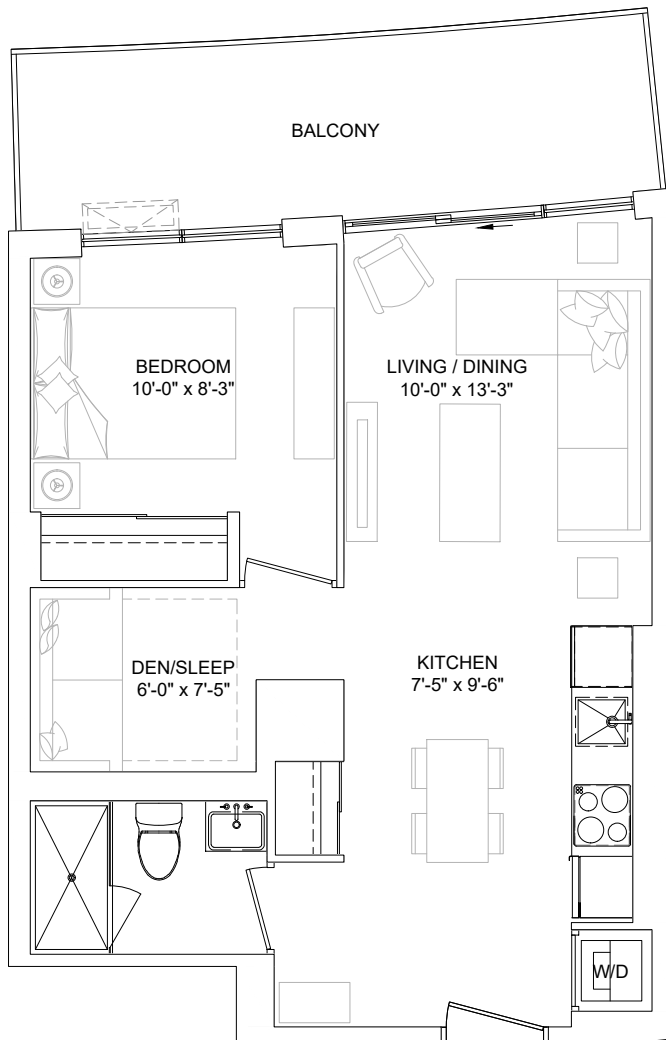

FLOOR 01

SUITE TYPE 1D-D

SUITE AREA 543 sq.ft
BALCONY AREA 72 - 95 sq.ft
SUITE ON FLOORS 03, 04, 05
SUITE NO. 325, 426, 526

SUITE AS SHOWN 325
 SUITE AREA 543 sq.ft
 BALCONY AREA 72 sq.ft
 COMBINED AREA 615 sq.ft

SUITE TYPE 1E

SUITE AREA 481 sq.ft
TERRACE AREA 140 sq.ft
SUITE ON FLOORS 01
SUITE NO. 116

COMBINED AREA 621 sq.ft

FLOOR 01

SUITE TYPE 1E-D

SUITE AREA 545 sq.ft
BALCONY AREA 101 - 122 sq.ft
SUITE ON FLOORS 03 - 07
SUITE NO. 309, 409, 509, 609, 709

SUITE AS SHOWN 309
 SUITE AREA 545 sq.ft
 BALCONY AREA 122 sq.ft
 COMBINED AREA 666 sq.ft

SUITE TYPE 1F

SUITE AREA 483 sq.ft
BALCONY AREA 67 sq.ft
SUITE ON FLOORS 03
SUITE NO. 322

COMBINED AREA 550 sq.ft