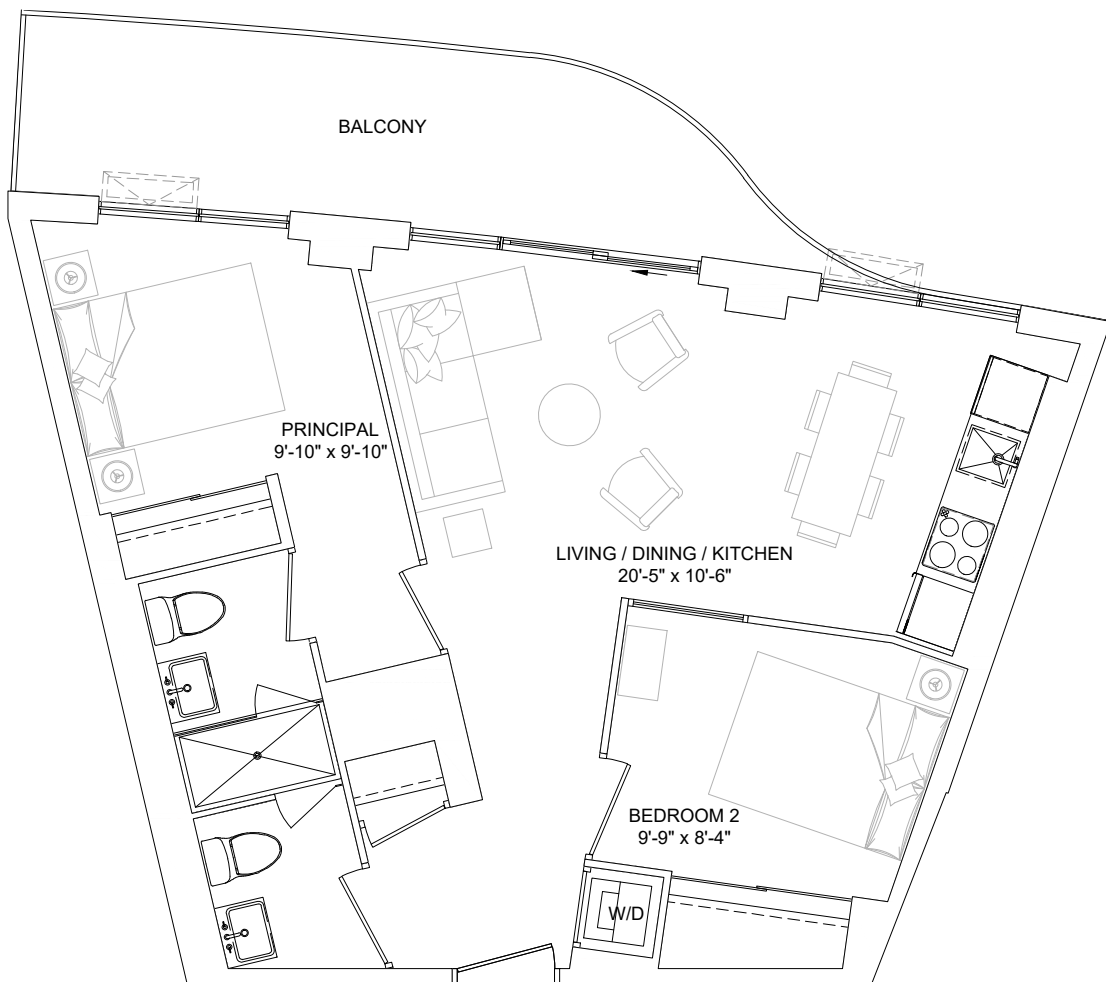

SUITE TYPE 2Q

SUITE AREA	689 sq.ft
BALCONY AREA	102 - 139 sq.ft
SUITE ON FLOORS	03, 04, 05
SUITE NO.	326, 427, 527

SUITE AS SHOWN	326
SUITE AREA	689 sq.ft
BALCONY AREA	139 sq.ft
COMBINED AREA	828 sq.ft