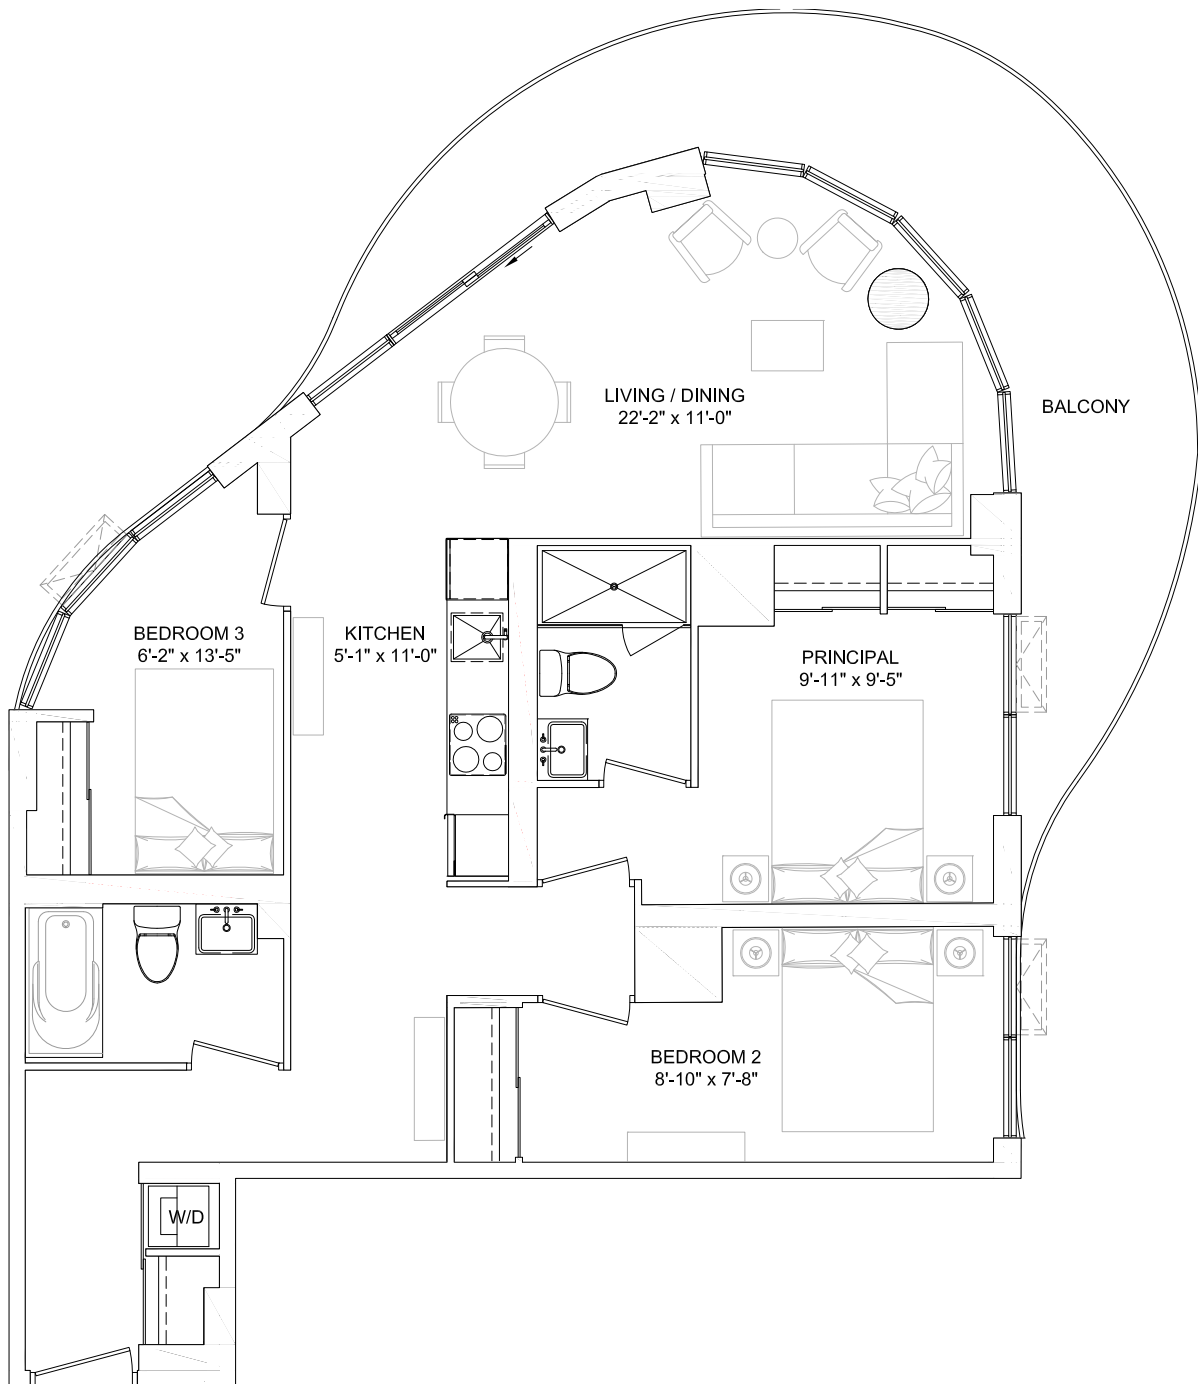

SUITE TYPE 3H

SUITE AREA 952 sq.ft
BALCONY/TERRACE 213 - 344 sq.ft
SUITE ON FLOORS 06, 07
SUITE NO. 618, 718

SUITE AS SHOWN 718
SUITE AREA 952 sq.ft
BALCONY AREA 213 sq.ft
COMBINED AREA 1165 sq.ft