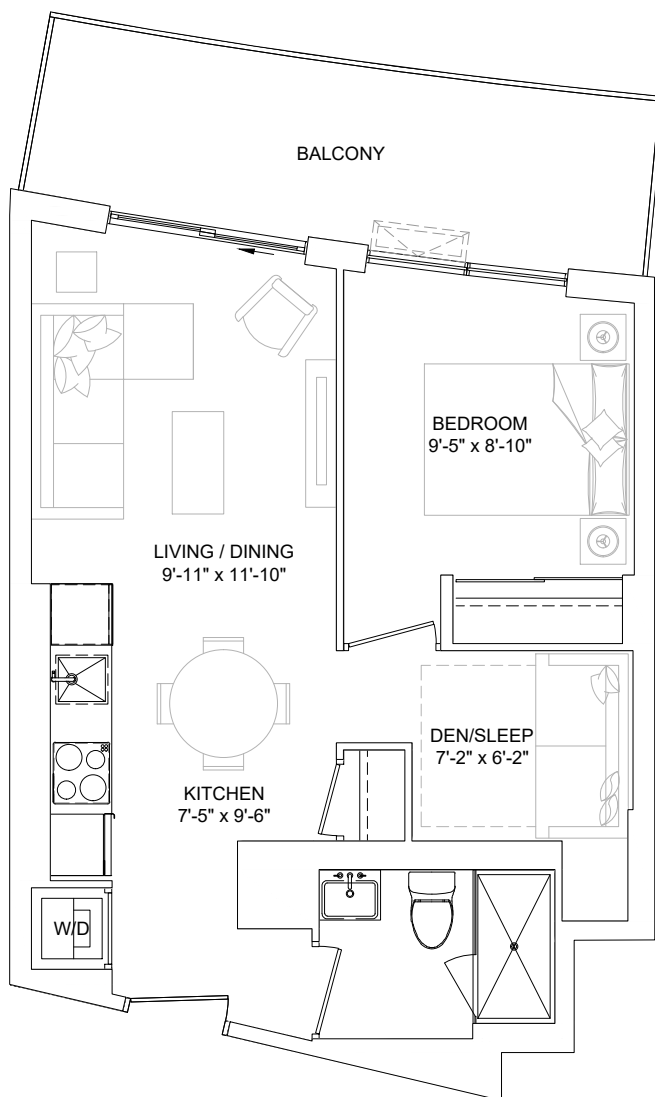

SUITE TYPE 1A

SUITE AREA	459 sq.ft
BALCONY AREA	86 - 107 sq.ft
SUITE ON FLOORS	03 - 07
SUITE NO.	302, 402, 502 602, 702

SUITE AS SHOWN	302
SUITE AREA	459 sq.ft
BALCONY AREA	107 sq.ft
COMBINED AREA	565 sq.ft

SUITE TYPE 1A-D

SUITE AREA 529 sq.ft
BALCONY/TERRACE 73 - 132 sq.ft
SUITE ON FLOORS 03, 04, 05
SUITE NO. 318, 421, 521

SUITE AS SHOWN 421
 SUITE AREA 529 sq.ft
 BALCONY AREA 118 sq.ft
 COMBINED AREA 647 sq.ft