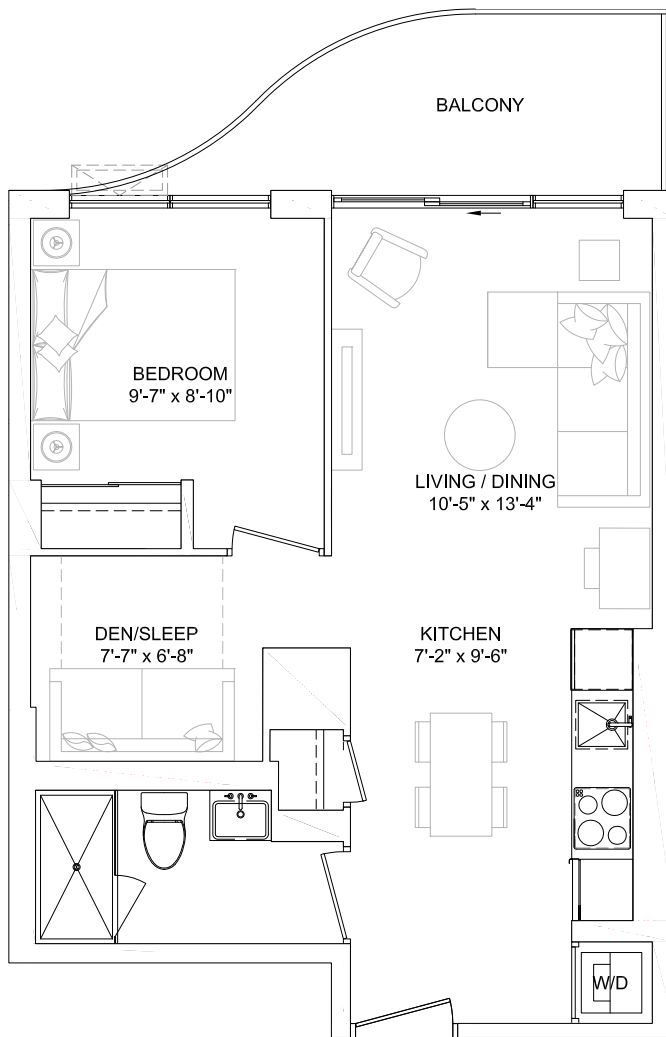

SUITE AS SHOWN 309
 SUITE AREA 545 sq.ft
 BALCONY AREA 122 sq.ft
 COMBINED AREA 666 sq.ft

SUITE TYPE 1F

SUITE AREA 483 sq.ft
BALCONY AREA 67 sq.ft
SUITE ON FLOORS 03
SUITE NO. 322

COMBINED AREA 550 sq.ft

SUITE TYPE 1F-D

SUITE AREA	553 sq.ft
BALCONY AREA	45 - 78 sq.ft
SUITE ON FLOORS	03 - 07
SUITE NO.	333, 434, 534, 620, 720

SUITE AS SHOWN	333
SUITE AREA	553 sq.ft
BALCONY AREA	78 sq.ft
COMBINED AREA	631 sq.ft