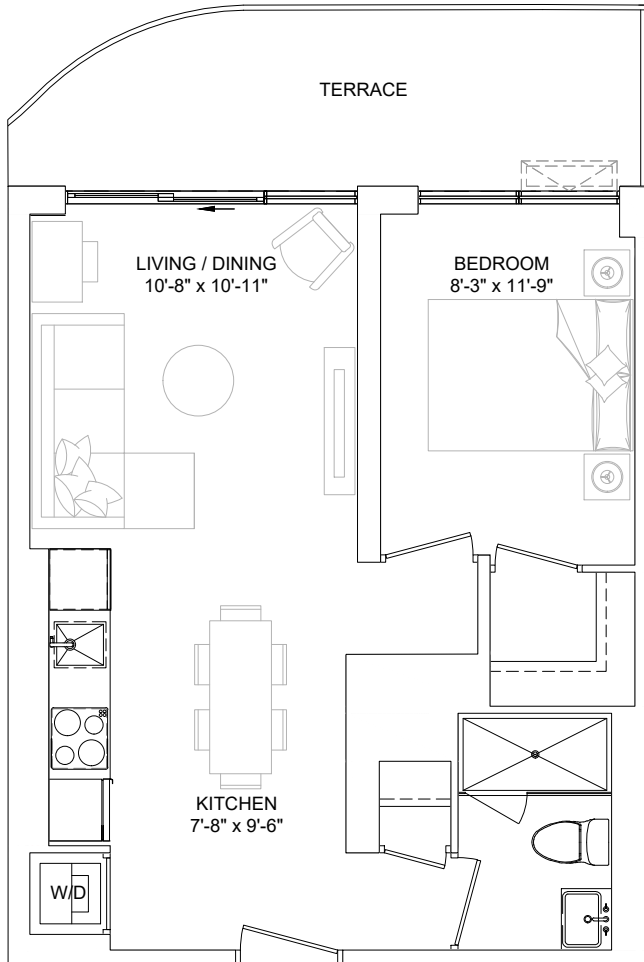

SUITE TYPE 1L

SUITE AREA 511 sq.ft
BALCONY/TERRACE 115/191 sq.ft
SUITE ON FLOORS 01 , 02
SUITE NO. 108 , 206

SUITE AS SHOWN 206
SUITE AREA 511 sq.ft
BALCONY AREA 115 sq.ft
COMBINED AREA 626 sq.ft