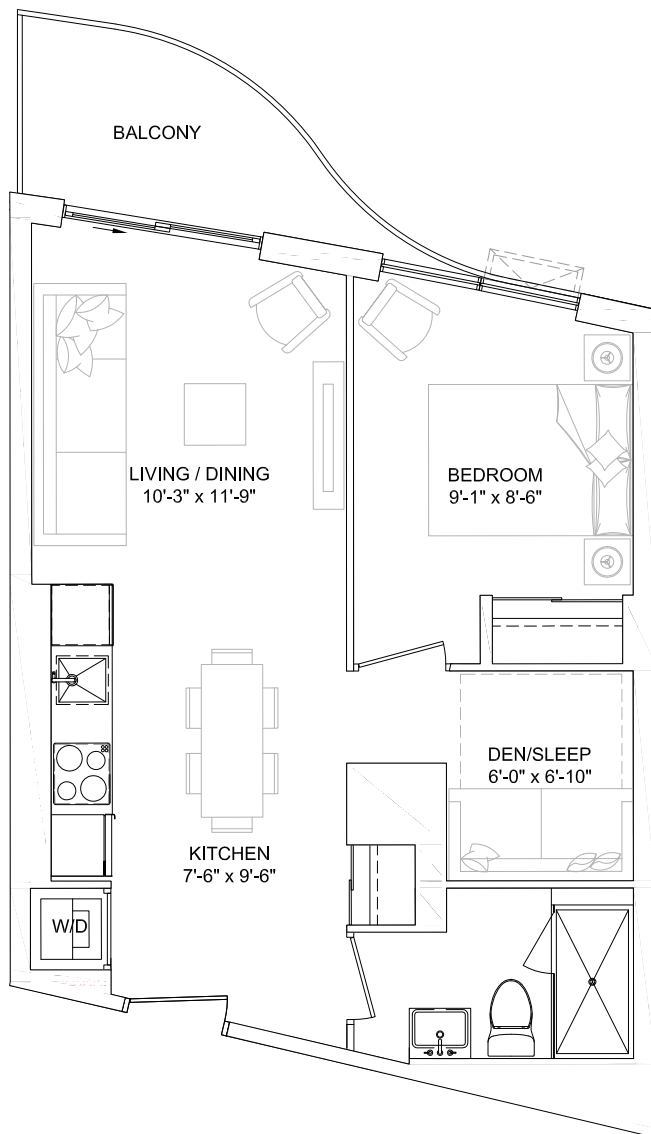

SUITE TYPE 1B-D

SUITE AREA 536 sq.ft
BALCONY/TERRACE 51 - 138 sq.ft
SUITE ON FLOORS 03, 04, 05
SUITE NO. 319, 419, 519

SUITE AS SHOWN 319
 SUITE AREA 536 sq.ft
 BALCONY AREA 88 sq.ft
 COMBINED AREA 624 sq.ft

SUITE TYPE 1C

SUITE AREA 466 sq.ft
TERRACE AREA 154 sq.ft
SUITE ON FLOORS 01
SUITE NO. 102

COMBINED AREA 620 sq.ft

FLOOR 01

SUITE TYPE 1C-D

SUITE AREA 536 sq.ft
BALCONY AREA 57 - 102 sq.ft
SUITE ON FLOORS 03, 04, 05
SUITE NO. 324, 425, 525

SUITE AS SHOWN 224
 SUITE AREA 536 sq.ft
 BALCONY AREA 57 sq.ft
 COMBINED AREA 593 sq.ft

SUITE TYPE 1D

SUITE AREA 467 sq.ft
TERRACE AREA 189 sq.ft
SUITE ON FLOORS 01
SUITE NO. 118

COMBINED AREA 657 sq.ft