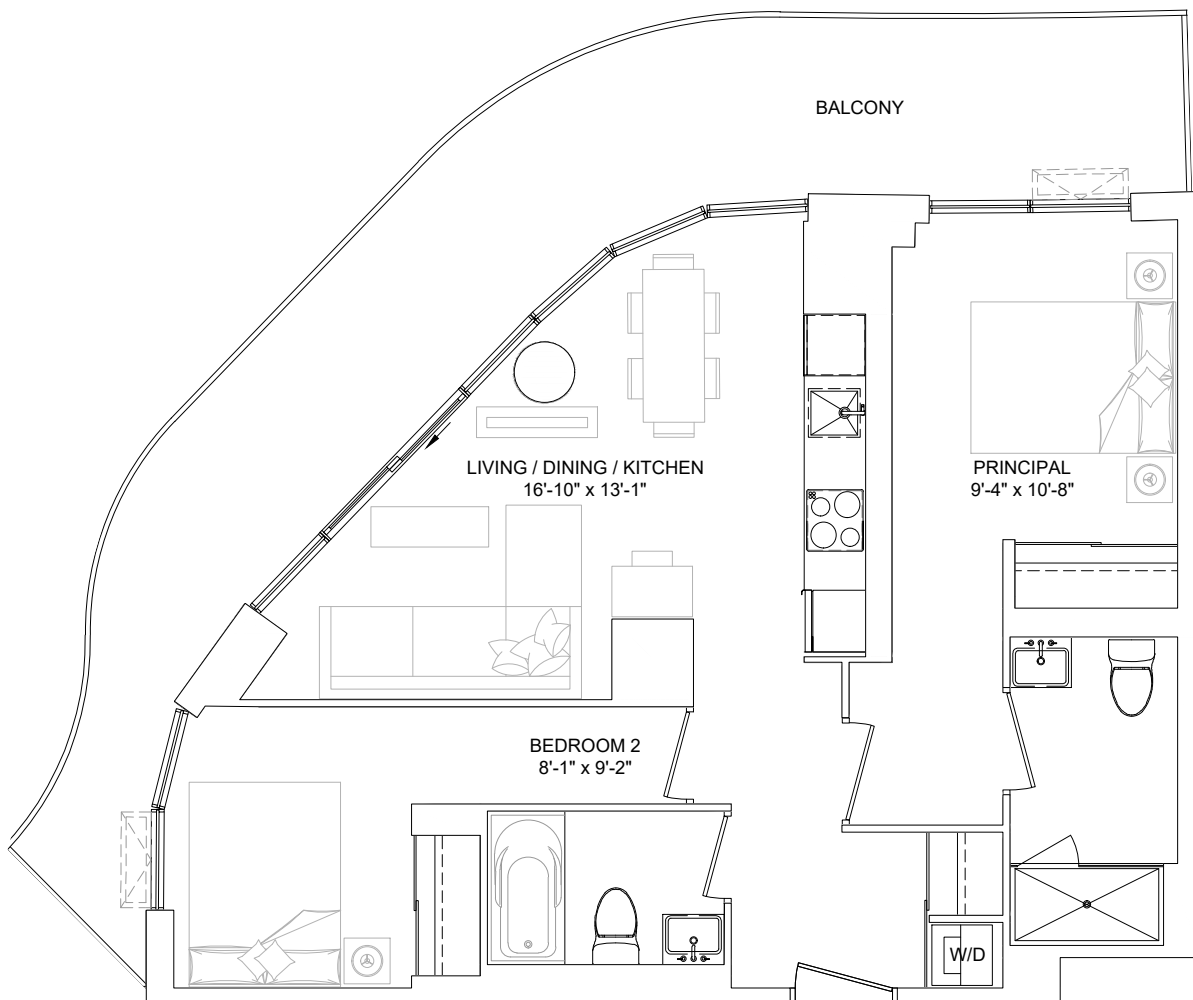

SUITE TYPE 2AE(BF)

SUITE AREA	737 sq.ft
BALCONY AREA	123/273 sq.ft
SUITE ON FLOORS	03, 04, 05, 06, 07
SUITE NO.	308, 408, 508 608, 708

SUITE AS SHOWN	308
SUITE AREA	737 sq.ft
BALCONY AREA	273 sq.ft
COMBINED AREA	1010 sq.ft