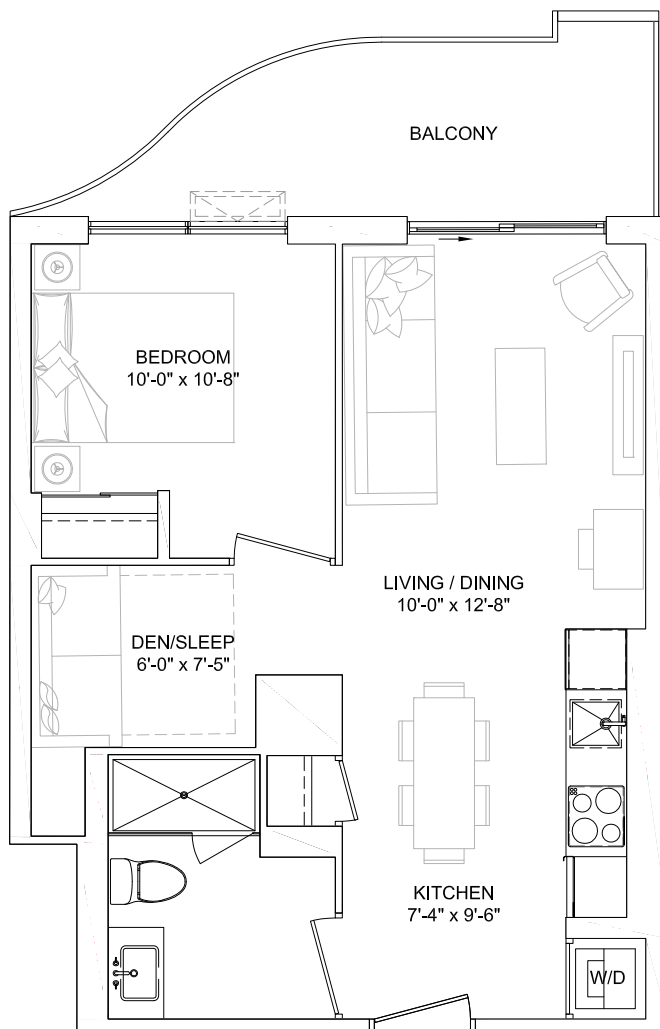

SUITE TYPE 1G

SUITE AREA	498 sq.ft
BALCONY AREA	58 - 87 sq.ft
SUITE ON FLOORS	03 - 07
SUITE NO.	305, 405, 505 605, 705

SUITE AS SHOWN	305
SUITE AREA	498 sq.ft
BALCONY AREA	87 sq.ft
COMBINED AREA	586 sq.ft

SUITE TYPE 1G-D (BF)

SUITE AREA 549 - 561 sq.ft
BALCONY AREA 45 - 123 sq.ft
SUITE ON FLOORS 03 - 07
SUITE NO. 314, 414, 415, 514, 515, 614, 615, 714, 715

SUITE AS SHOWN 314
 SUITE AREA 556 sq.ft
 BALCONY AREA 97 sq.ft
 COMBINED AREA 646 sq.ft