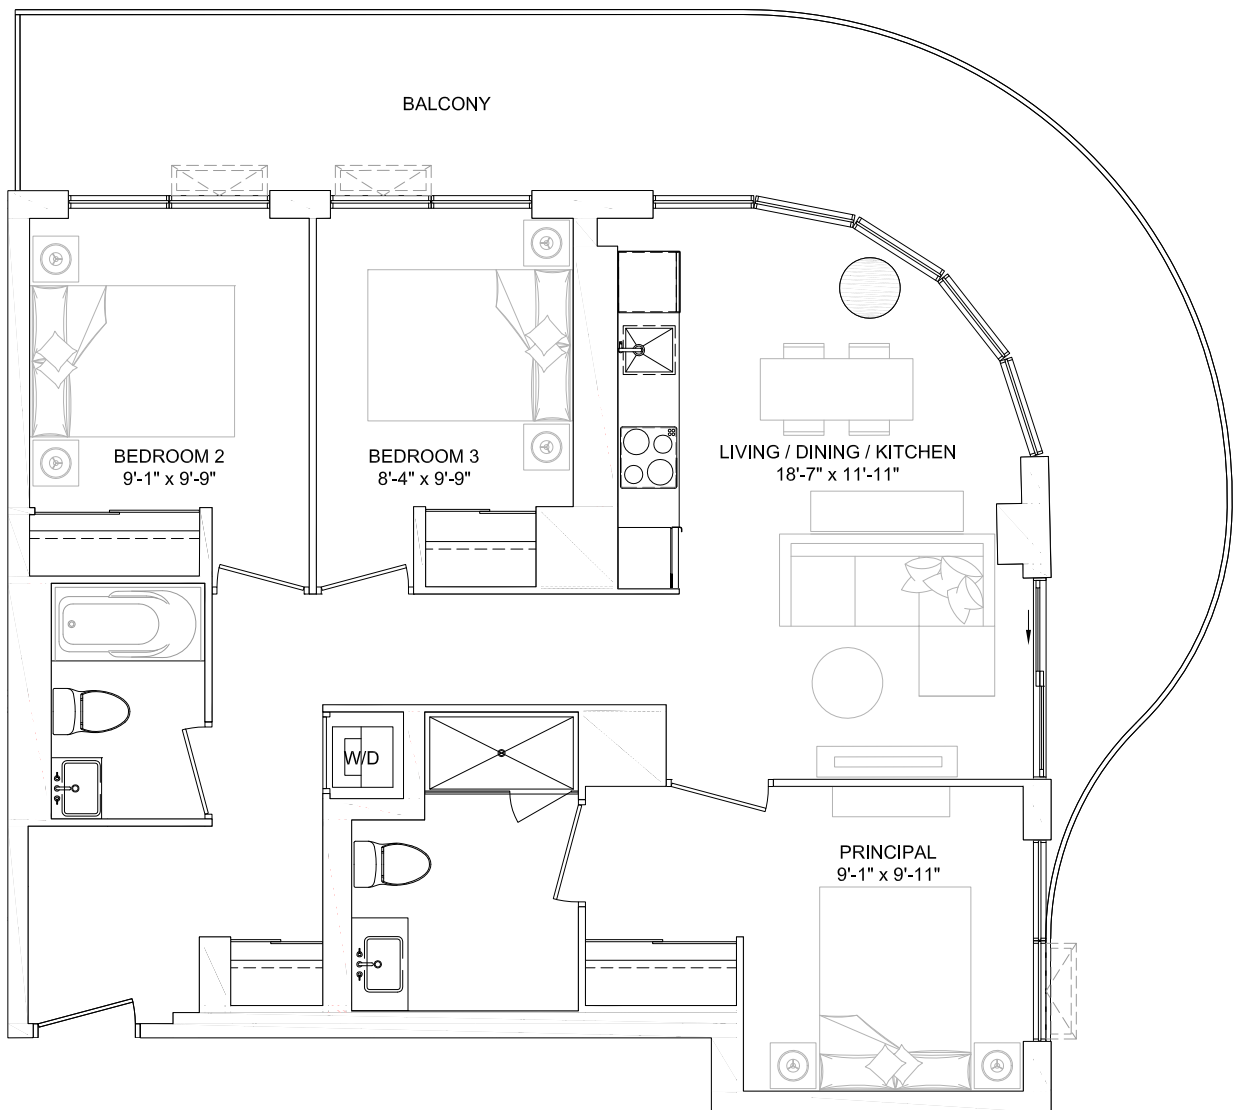

SUITE TYPE 3E (BF)

SUITE AREA 920 sq.ft
BALCONY/TERRACE 253 - 300 sq.ft
SUITE ON FLOORS 03 - 07
SUITE NO. 336, 437, 537, 623, 723

SUITE AS SHOWN 437
SUITE AREA 920 sq.ft
BALCONY AREA 300 sq.ft
COMBINED AREA 1221 sq.ft