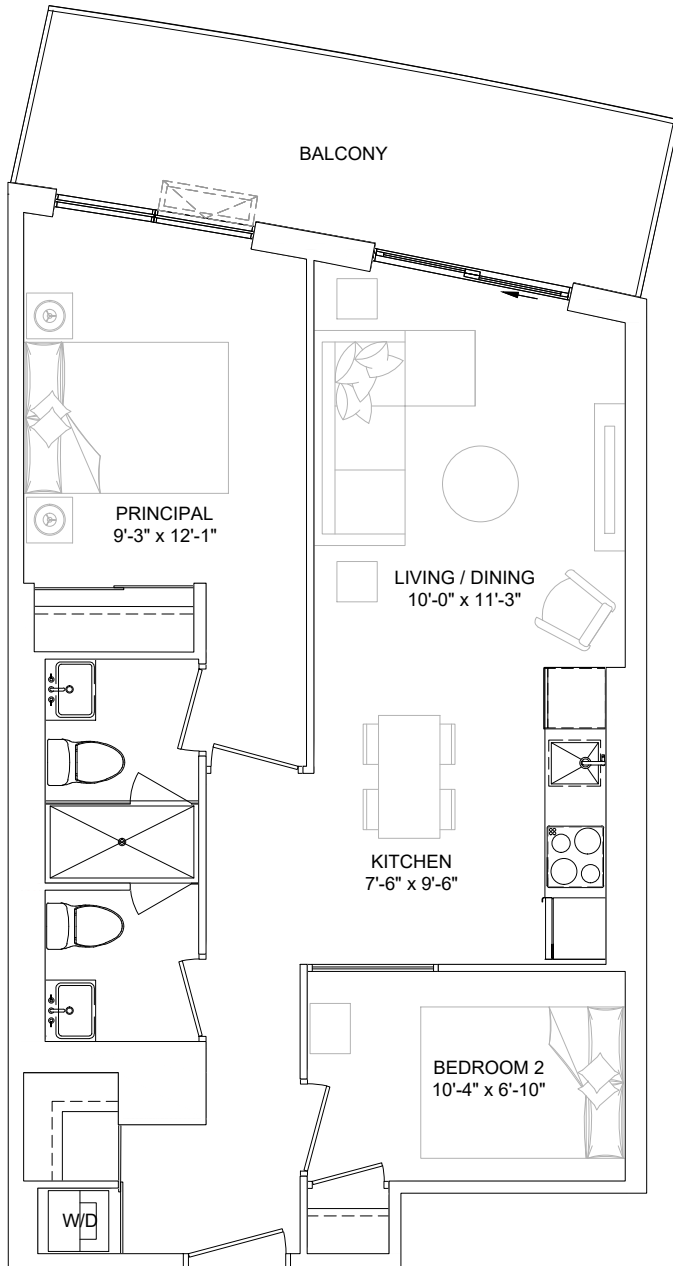

SUITE TYPE 2M

SUITE AREA 661 sq.ft
BALCONY/TERRACE 122 / 186 sq.ft
SUITE ON FLOORS 01, 02
SUITE NO. 111, 209

SUITE AS SHOWN 209
SUITE AREA 661 sq.ft
BALCONY AREA 122 sq.ft
COMBINED AREA 783 sq.ft