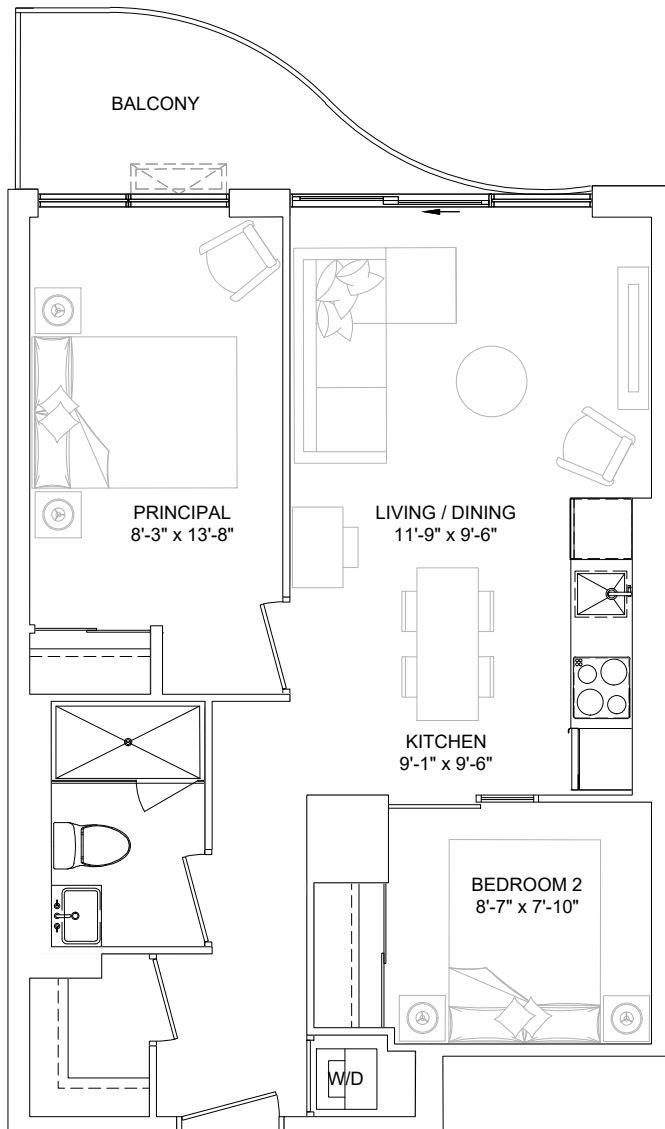

SUITE TYPE 2B

SUITE AREA 604 - 622 sq.ft
BALCONY/TERRACE 58 / 185 sq.ft
SUITE ON FLOORS 01, 02
SUITE NO. 119, 203

SUITE AS SHOWN 203
SUITE AREA 622 sq.ft
BALCONY AREA 58 sq.ft
COMBINED AREA 680 sq.ft