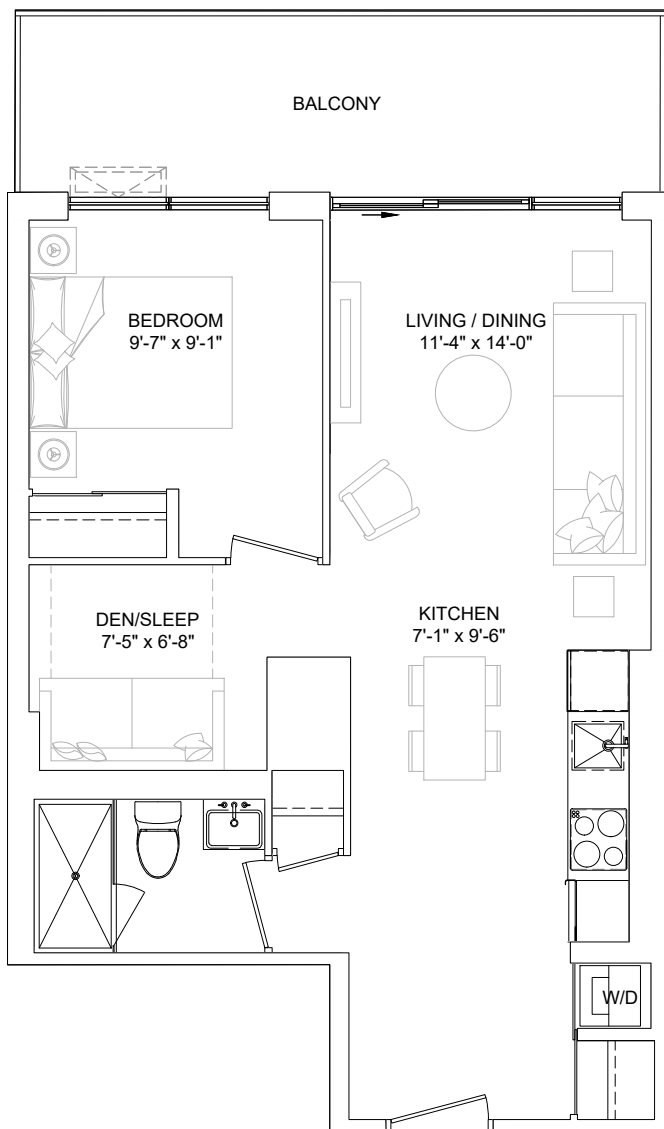

SUITE TYPE 1M-D

SUITE AREA 587 sq.ft
BALCONY AREA 124 sq.ft
SUITE ON FLOORS 02
SUITE NO. 02

COMBINED AREA 710 sq.ft