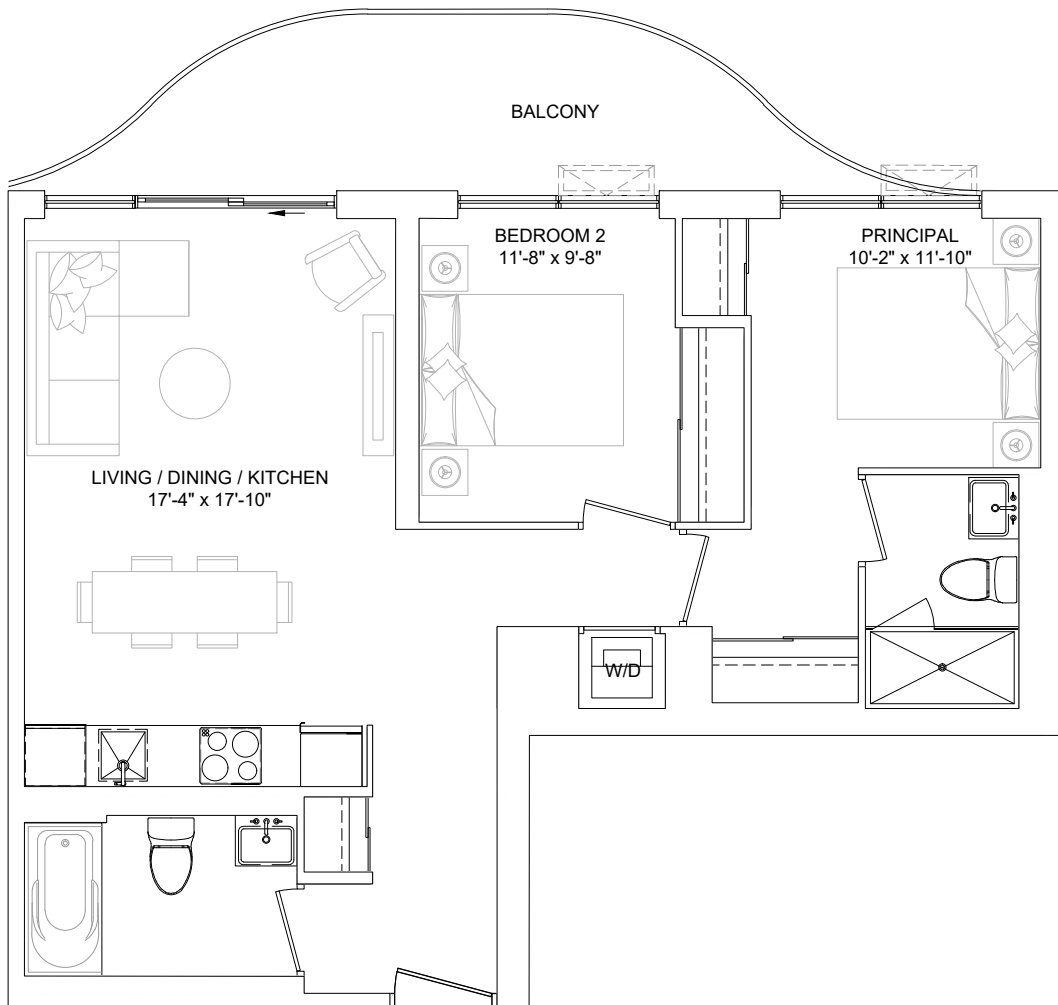

SUITE TYPE 2AF

SUITE AREA	739 - 759 sq.ft
BALCONY AREA	80 - 157 sq.ft
SUITE ON FLOORS	02-07
SUITE NO.	201, 332, 433 533, 619, 719

SUITE AS SHOWN	332
SUITE AREA	739 sq.ft
BALCONY AREA	117 sq.ft
COMBINED AREA	856 sq.ft