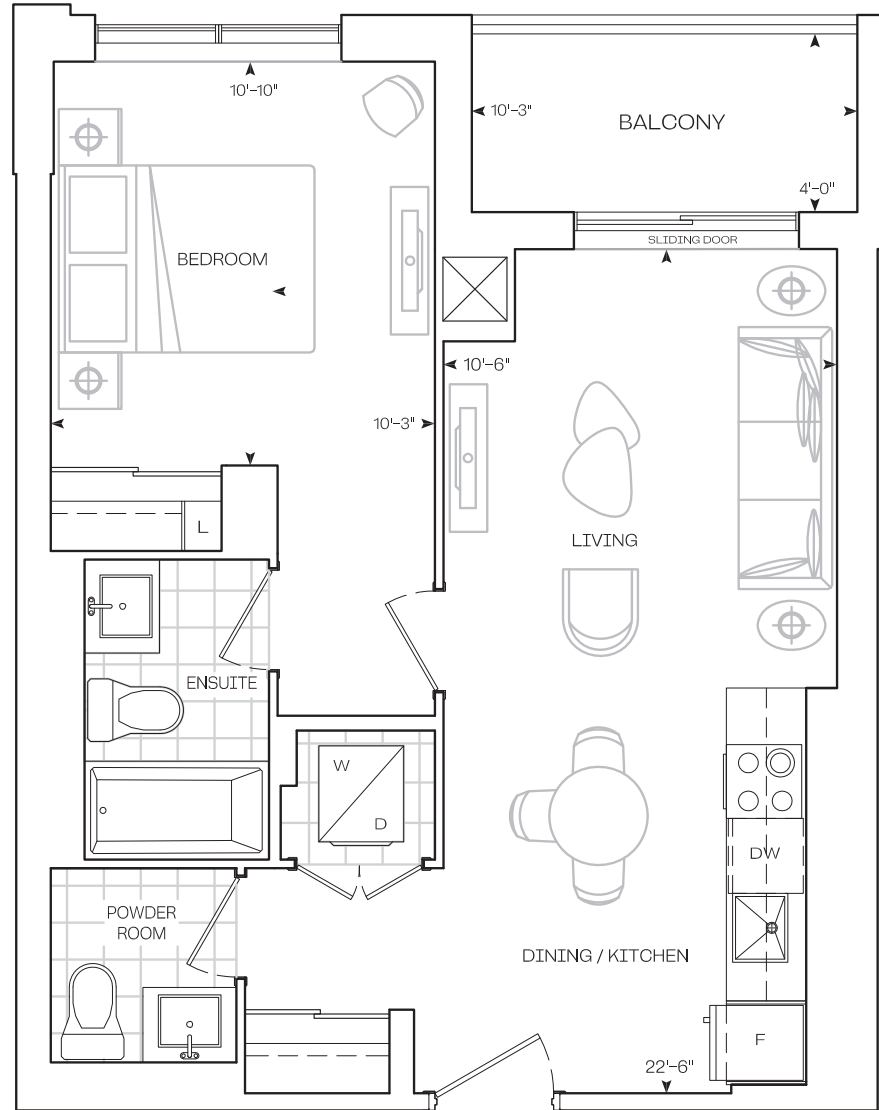

TOWER & BURNET

Suites

INTERIOR
492 sq.Ft

EXTERIOR
126 sq.Ft

TOTAL
618 sq.Ft

1 Bedroom

Burnet Series
10' Ceiling - Floor 28-30

Dimensions, specifications, layouts, location of materials and fixtures, tile floor and architectural detailing (including window size and location and door size, location, and swing) are approximate only and are subject to change or modifications, without notice. Actual usable floor space varies from stated floor area. Orientation of suite may be reserved, and Purchaser agrees to accept same. Balconies, terraces, and patios are exclusive, use common elements shown for display purposes only, and location and size are subject to change without notice. All illustrations are artist concept only. The provisions of Schedule "x" of the Agreement, including Section 6 and 38 apply to this Schedule. E. & O.E. (May 2024)

A 590

INTERIOR
590 sq.Ft

EXTERIOR
40 sq.Ft

TOTAL
631 sq.Ft

1 Bedroom

Podium Series
9' Ceiling - Floor 2-4

Dimensions, specifications, layouts, location of materials and fixtures, tile floor and architectural detailing (including window size and location and door size, location, and swing) are approximate only and are subject to change or modifications, without notice. Actual usable floor space varies from stated floor area. Orientation of suite may be reserved, and Purchaser agrees to accept same. Balconies, terraces, and patios are exclusive, use common elements shown for display purposes only, and location and size are subject to change without notice. All illustrations are artist concept only. The provisions of Schedule "x" of the Agreement, including Section 6 and 38 apply to this Schedule. E. & O.E. (May 2024)