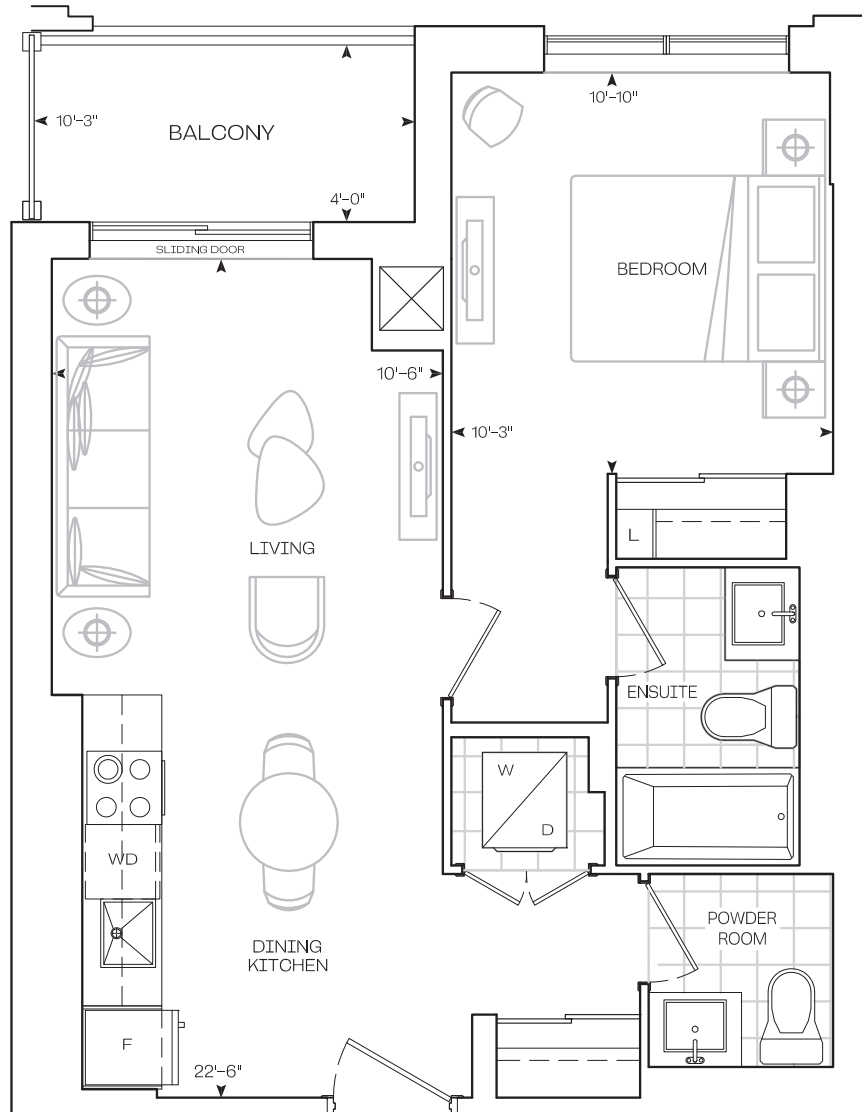

INTERIOR
592 sq.Ft

EXTERIOR
40 sq.Ft

TOTAL
632 sq.Ft

1 Bedroom

Podium Series
9' Ceiling - Floor 2-4

Dimensions, specifications, layouts, location of materials and fixtures, tile floor and architectural detailing (including window size and location and door size, location, and swing) are approximate only and are subject to change or modifications, without notice. Actual usable floor space varies from stated floor area. Orientation of suite may be reserved, and Purchaser agrees to accept same. Balconies, terraces, and patios are exclusive, use common elements shown for display purposes only, and location and size are subject to change without notice. All illustrations are artist concept only. The provisions of Schedule "x" of the Agreement, including Section 6 and 38 apply to this Schedule. E. & O.E. (May 2024)