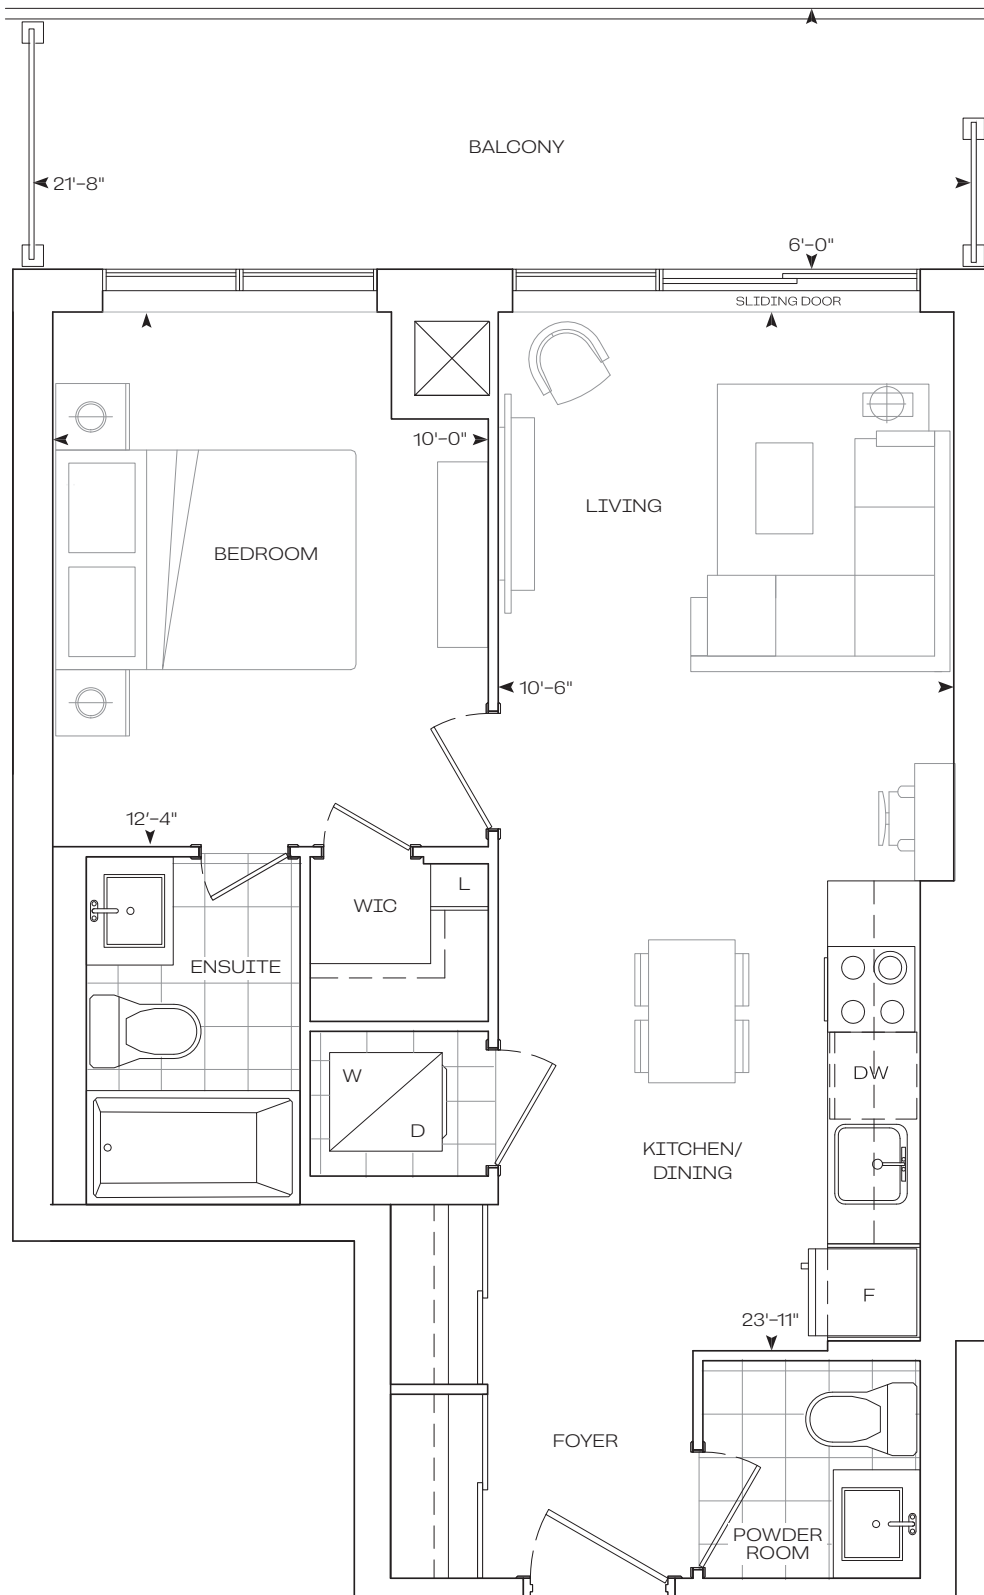

A 595

1 Bedroom

INTERIOR
595 sq.Ft

EXTERIOR
40 sq.Ft

TOTAL
635 sq.Ft

Podium Series
9' Ceiling - Floor 2-4

Dimensions, specifications, layouts, location of materials and fixtures, tile floor and architectural detailing (including window size and location and door size, location, and swing) are approximate only and are subject to change or modifications, without notice. Actual usable floor space varies from stated floor area. Orientation of suite may be reserved, and Purchaser agrees to accept same. Balconies, terraces, and patios are exclusive, use common elements shown for display purposes only, and location and size are subject to change without notice. All illustrations are artist concept only. The provisions of Schedule "x" of the Agreement, including Section 6 and 38 apply to this Schedule. E. & O.E. (May 2024)

INTERIOR
612 sq.Ft

EXTERIOR
126 sq.Ft

TOTAL
738 sq.Ft

1 Bedroom

Tower Series
9' Ceiling - Floor 6-12, 14-27

Dimensions, specifications, layouts, location of materials and fixtures, tile floor and architectural detailing (including window size and location and door size, location, and swing) are approximate only and are subject to change or modifications, without notice. Actual usable floor space varies from stated floor area. Orientation of suite may be reserved, and Purchaser agrees to accept same. Balconies, terraces, and patios are exclusive, use common elements shown for display purposes only, and location and size are subject to change without notice. All illustrations are artist concept only. The provisions of Schedule "x" of the Agreement, including Section 6 and 38 apply to this Schedule. E. & O.E. (May 2024)