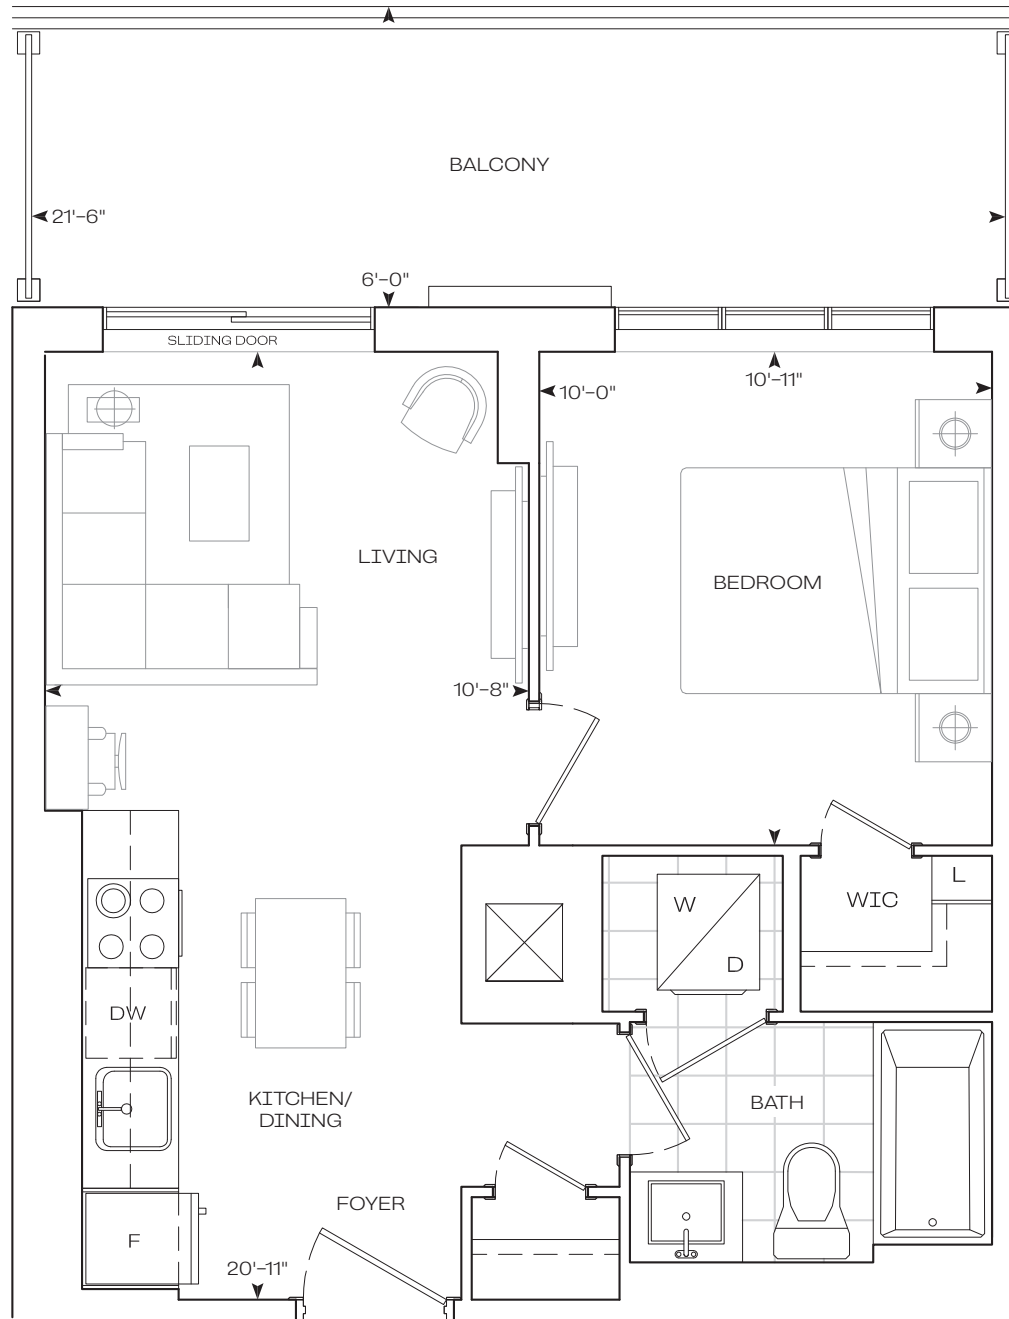

TOWER & BURNET

Suites

INTERIOR
492 sq.Ft

EXTERIOR
126 sq.Ft

TOTAL
618 sq.Ft

1 Bedroom

Burnet Series
10' Ceiling - Floor 28-30

Dimensions, specifications, layouts, location of materials and fixtures, tile floor and architectural detailing (including window size and location and door size, location, and swing) are approximate only and are subject to change or modifications, without notice. Actual usable floor space varies from stated floor area. Orientation of suite may be reserved, and Purchaser agrees to accept same. Balconies, terraces, and patios are exclusive, use common elements shown for display purposes only, and location and size are subject to change without notice. All illustrations are artist concept only. The provisions of Schedule "x" of the Agreement, including Section 6 and 38 apply to this Schedule. E. & O.E. (May 2024)

A 590

INTERIOR
590 sq.Ft

EXTERIOR
40 sq.Ft

TOTAL
631 sq.Ft

1 Bedroom

Podium Series
9' Ceiling - Floor 2-4

Dimensions, specifications, layouts, location of materials and fixtures, tile floor and architectural detailing (including window size and location and door size, location, and swing) are approximate only and are subject to change or modifications, without notice. Actual usable floor space varies from stated floor area. Orientation of suite may be reserved, and Purchaser agrees to accept same. Balconies, terraces, and patios are exclusive, use common elements shown for display purposes only, and location and size are subject to change without notice. All illustrations are artist concept only. The provisions of Schedule "x" of the Agreement, including Section 6 and 38 apply to this Schedule. E. & O.E. (May 2024)