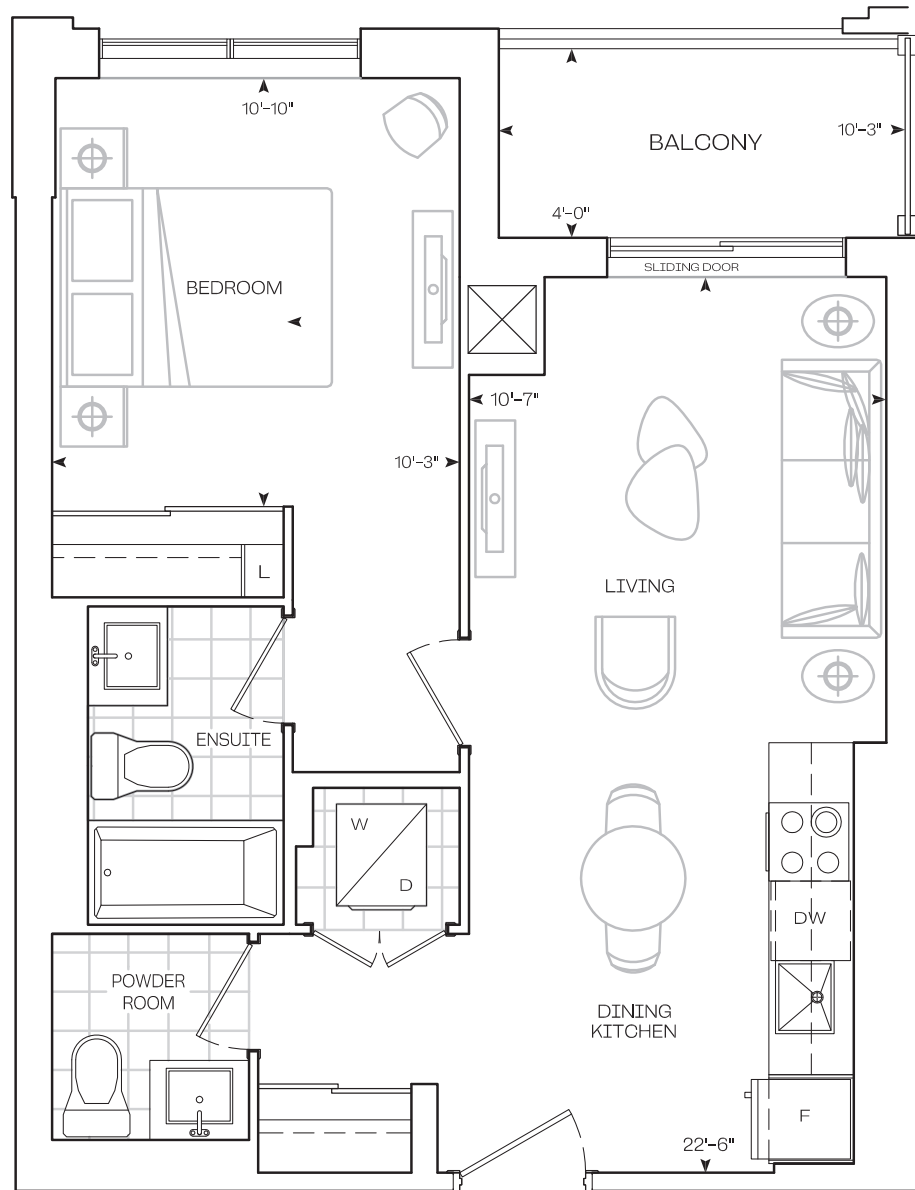

A 595

1 Bedroom

INTERIOR
595 sq.Ft

EXTERIOR
40 sq.Ft

TOTAL
635 sq.Ft

Podium Series
9' Ceiling - Floor 2-4

Dimensions, specifications, layouts, location of materials and fixtures, tile floor and architectural detailing (including window size and location and door size, location, and swing) are approximate only and are subject to change or modifications, without notice. Actual usable floor space varies from stated floor area. Orientation of suite may be reserved, and Purchaser agrees to accept same. Balconies, terraces, and patios are exclusive, use common elements shown for display purposes only, and location and size are subject to change without notice. All illustrations are artist concept only. The provisions of Schedule "x" of the Agreement, including Section 6 and 38 apply to this Schedule. E. & O.E. (May 2024)